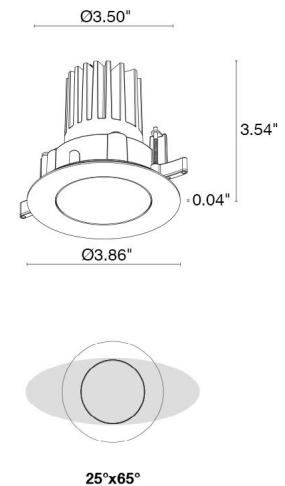

ALTOPIANO 1.6

Altopiano is a family of compact, recessed outdoor downlights available in 3 sizes, round or square, perfectly suitable for hospitality and residential sectors, as well as steam rooms and natatoriums, NOT saunas. Available in static white, as well as RGBW mixing and Dim to Warm. Altopiano 1.6 is the 3.9" round, Dim to Warm version.

TECHNICAL DATA

Wattage / Input	9W (350mA)
Power Supply	Remote, not included. See page 2.
Construction	Body: Thermally Conductive Technopolymer Trim: Stainless Steel Lens: Diffuse or Extra-clear Glass Cable Length: 1.64' standard
Ceiling Thickness	Works with ceilings 1/8" to 1" thick. For ceilings 3/64" to 5/64" thick, use spring clips.
CCT	Dim to Warm (1800-3000K)
CRI	>90
Delivered Lumens	372 lm (3000K, 27°)
Efficacy	41.3 lm/W (3000K, 27°)
Optics	6 Standard (see below)
Finishes	5 Standard, Custom RAL on request
Fixture Dimensions	Ø3.86" x 3.54" h
Cut-out Size	Ø3.54"
Fixture Weight	1.32 lbs
LED Source	1 COB LED
Lumen Maintenance	55,000 hrs L90, B10 (Ta 25°C)
Color Consistency	3-Step MacAdam
Operating Temp.	-4°F to +113°F
IP Rating	IP66
IK Rating	IK08

Fixture Dimensions

ORDERING INFORMATION

Example: AP16101001WOLF or AP16101001WOLF-ST. Accessories / Power Supplies ordered separately.

AP1610	10		W			-	
Model #	Power	Accessories	CCT	Optics	Finish		
AP1610	10 - Remote	00 - None 01 - Honeycomb 02 - Anti-Glare Shield <i>NOTE: Honeycomb Louvre and Anti-Glare Shield not available on 0D (Diffuse) or 0W (23°x64°)</i>	W - Dim to Warm <i>(1800-3000K)</i>	0S - 22° 0M - 26° 0L - 37° 0K - 51° 0W - 22° x 65° 0D - Diffuse	H - Anthracite T - Cor-ten F - Gray E - White 7 - Primer C - Custom RAL <i>(consult factory for "C")</i>		ST <i>NOTE: Add suffix if fixture is going to used in a steam room. NOT for use in saunas.</i>