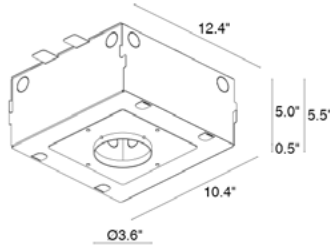

SUGGESTED POWER SUPPLIES

350mA

Part Number	Description	Input/Output	# of Fixtures
PPLT00211	Non-Dim	120VAC to 350mA, 10W, Class 2	1-1
PPLT00496	Phase Dim (120V only)	120VAC to 350mA, 12W, Class 2, DAMP	1-1
PPLT00465-P	0-10V Dimming to 1.0%	120-277VAC to 350mA, 20W, Class 2, DAMP	1-2
PPLT00263	Leading / Trailing Edge Dimmable to 10% (120V only)	120-277VAC to 350mA, 32W, Class 2	2-2
PPLT00467-P	0-10V Dimming to 1.0%	120-277VAC to 350mA, 50W, Class 2, DAMP	1-3
PPLT00538-P	0-10V Dimming to 0.1%	120-277VAC to 350mA, 100W, Class 2	1-8

For other power supply options consult factory.

ACCESSORIES

Installation

WCA19

Outer Casing
For solid ceilings (concrete)
Consult factory for regular ceilings

WGA02

Retaining Spring Clip
Use for ceilings 1/8" min. to 3/8" max. thick

ACCESSORIES

Anti-Glare

Honeycomb Louvre

Built into the fixture
The honeycomb louvre can be provided on all fixed optics except for diffuse and elliptical optics

Anti-glare Shield

Built into the fixture
The anti-glare shield can be provided on all fixed optics except for diffuse and elliptical optics

Various

WNAP10A0
Anti-Fall Kit

PHOTOMETRIC DATA

See IES Files

Job Name/Date:

Fixture Type Designation: