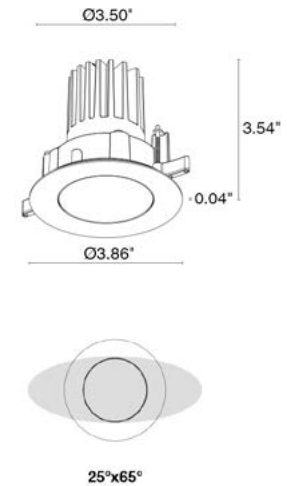

ALTOPIANO 1.6

Altopiano is a family of compact, recessed outdoor downlights available in 3 sizes, round or square, perfectly suitable for hospitality and residential sectors, as well as steam rooms, NOT saunas. Available in static white, as well as RGBW mixing and Dim to Warm. Altopiano 1.6 is the 3.9" round, Dim to Warm version.

TECHNICAL DATA

Wattage / Input	9W (350mA)
Power Supply	Remote, not included. See page 2.
Construction	Body: Thermally Conductive Technopolymer Trim: Stainless Steel Lens: Diffuse or Extra-clear Glass Cable Length: 1.64' standard
Ceiling Thickness	Works with ceilings 1/8" to 1" thick. For ceilings 3/64" to 5/64" thick, use spring clips.
CCT	Dim to Warm (1800-3000K)
CRI	>90
Delivered Lumens	372 lm (3000K, 27°)
Efficacy	41.3 lm/W (3000K, 27°)
Optics	6 Standard (see below)
Finishes	5 Standard, Custom RAL on request
Fixture Dimensions	Ø3.86" x 3.54" h
Cut-out Size	Ø3.54"
Fixture Weight	1.32 lbs
LED Source	1 COB LED
Lumen Maintenance	55,000 hrs L90, B10 (Ta 25°C)
Color Consistency	3-Step MacAdam
Operating Temp.	-4°F to +113°F
IP Rating	IP66
IK Rating	IK08

Fixture Dimensions

ORDERING INFORMATION

Example: AP16101001WOLF. Accessories / Power Supplies ordered separately.

AP1610	10		W		
Model #	Control System	Accessories	CCT	Optics	Finish
AP1610	10 - Remote	00 - None 01 - Honeycomb 02 - Anti-Glare Shield <i>Honeycomb Louvre and Anti-Glare Shield not available on 0D (Diffuse) or 0W (23°x64°)</i>	W - Dim to Warm <i>(1800-3000K)</i>	0S - 22° 0M - 26° 0L - 37° 0K - 51° 0W - 22° x 65° 0D - Diffuse	H - Anthracite T - Cor-ten F - Gray E - White 7 - Primer C - Custom RAL <i>(consult factory for "C")</i>