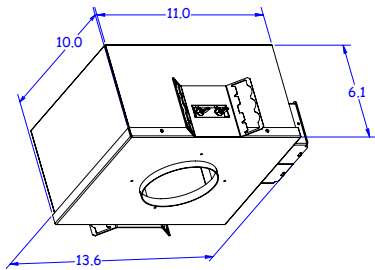

SUGGESTED POWER SUPPLIES

350mA

Part Number	Description	Input/Output	# of Fixtures
PPLT00211	Non-Dim	120VAC to 350mA, 10W, Class 2	1-1
PPLT00496	Phase Dim (120V only)	120VAC to 350mA, 12W, Class 2, DAMP	1-1
PPLT00465-P	0-10V Dimming to 1.0%	120-277VAC to 350mA, 20W, Class 2, DAMP	1-2
PPLT00263	Leading / Trailing Edge Dimmable to 10% (120V only)	120-277VAC to 350mA, 32W, Class 2	2-2
PPLT00467-P	0-10V Dimming to 1.0%	120-277VAC to 350mA, 50W, Class 2, DAMP	1-3
PPLT00538-P	0-10V Dimming to 0.1%	120-277VAC to 350mA, 100W, Class 2	1-8

For other power supply options consult factory.

ACCESSORIES

Installation

WCA22-DP

IC / JA8 Housing

WGA02

Retaining Spring Clip
Use for ceilings 1/8"
min. to 3/8" max. thick

ACCESSORIES

Anti-Glare

Honeycomb Louvre

Built into the fixture
The honeycomb louvre can be provided on all fixed optics except for diffuse and elliptical optics

Anti-glare Shield

Built into the fixture
The anti-glare shield can be provided on all fixed optics except for diffuse and elliptical optics

Various

WNAP10A0

Anti-Fall Kit

PHOTOMETRIC DATA

See IES Files

Job Name/Date:

Fixture Type Designation: