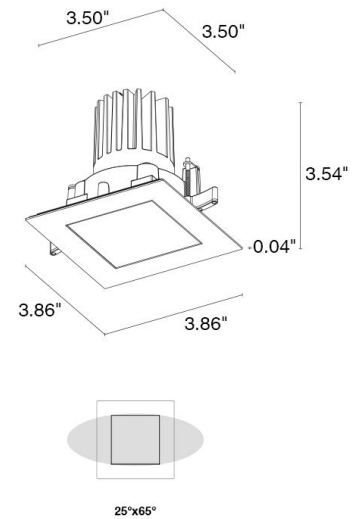

Altopiano is a family of compact, recessed outdoor downlights available in 3 sizes, round or square, perfectly suitable for hospitality and residential sectors, as well as steam rooms, NOT saunas. Available in static white, as well as RGBW mixing and Dim to Warm. Altopiano 1.7 is the 3.9" square, Dim to Warm version.

TECHNICAL DATA

Wattage / Input	9W (350mA)
Power Supply	Remote, not included. See page 2.
Construction	Body: Thermally Conductive Technopolymer Trim: Stainless Steel Lens: Diffuse or Extra-clear Glass Cable Length: 1.64' standard
Ceiling Thickness	Works with ceilings 1/8" to 1" thick. For ceilings 3/64" to 5/64" thick, use spring clips.
CCT	Dim to Warm (1800-3000K)
CRI	>90
Delivered Lumens	372 lm (3000K, 27°)
Efficacy	41.3 lm/W (3000K, 27°)
Optics	6 Standard (see below)
Finishes	5 Standard, Custom RAL on request
Fixture Dimensions	3.86" x 3.86" x 3.54" h
Cut-out Size	3.54" x 3.54"
Fixture Weight	1.32 lbs
LED Source	1 COB LED
Lumen Maintenance	55,000 hrs L90, B10 (Ta 25°C)
Color Consistency	3-Step MacAdam
Operating Temp.	-4°F to +113°F
IP Rating	IP66
IK Rating	IK07

Fixture Dimensions

ORDERING INFORMATION

Example: AP17101001W0KF or AP17101001W0KF-ST. Accessories / Power Supplies ordered separately.

AP1710	10		W			-	
Model #	Power	Accessories	CCT	Optics	Finish		
AP1710	10 - Remote	00 - None 01 - Honeycomb 02 - Anti-Glare Shield NOTE: Honeycomb Louvre and Anti-Glare Shield not available on 0D (Diffuse) or 0W (23°x64°)	W - Dim to Warm (1800-3000K)	0S - 22° 0M - 26° 0L - 37° 0K - 51° 0W - 22° x 65° 0D - Diffuse	H - Anthracite T - Cor-ten F - Gray E - White 7 - Primer C - Custom RAL (consult factory for "C")		ST NOTE: Add suffix if fixture is going to used in a steam room or sauna