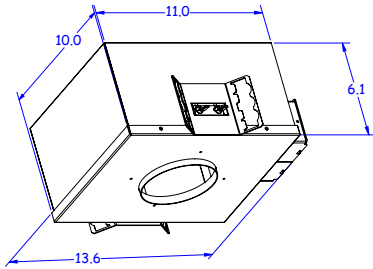

ACCESSORIES

Installation

WCA22-DP
IC / JA8 Housing

Anti-Glare

Honeycomb Louvre
Built into the fixture
The honeycomb louvre can be provided on all fixed optics except for diffuse and elliptical optics

Anti-glare Shield
Built into the fixture
The anti-glare shield can be provided on all fixed optics except for diffuse and elliptical optics

Various

PHOTOMETRIC DATA

See IES Files

Job Name/Date:

Fixture Type Designation: