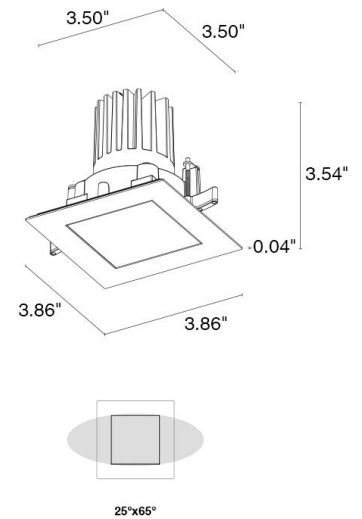

ALTOPIANO 1.7

Altopiano is a family of compact, recessed outdoor downlights available in 3 sizes, round or square, perfectly suitable for hospitality and residential sectors, as well as steam rooms and natatoriums, NOT saunas. Available in static white, as well as RGBW mixing and Dim to Warm. Altopiano 1.7 is the 3.9" square, Dim to Warm version.

TECHNICAL DATA

Wattage / Input	9W (350mA - Steam Rooms, 500mA - General Use)
Power Supply	Remote, not included. See page 2.
Construction	Body: Thermally Conductive Technopolymer Trim: Stainless Steel Lens: Diffuse or Extra-clear Glass Cable Length: 1.64' standard
Ceiling Thickness	Works with ceilings 1/8" to 1" thick. For ceilings 3/64" to 5/64" thick, use spring clips.
CCT	Dim to Warm (1800-3000K)
CRI	>90
Delivered Lumens	372 lm (3000K, 27°, 500mA)
Efficacy	41.3 lm/W (3000K, 27°)
Optics	6 Standard (see below)
Finishes	5 Standard, Custom RAL on request
Fixture Dimensions	3.86" x 3.86" x 3.54" h
Cut-out Size	3.54" x 3.54"
Fixture Weight	1.32 lbs
LED Source	1 COB LED
Lumen Maintenance	55,000 hrs L90, B10 (Ta 25°C)
Color Consistency	3-Step MacAdam
Operating Temp.	-4°F to +113°F
IP Rating	IP66
IK Rating	IK07

Fixture Dimensions

ORDERING INFORMATION

Example: AP17101001W0KF or AP17101001W0KF-ST. Accessories / Power Supplies ordered separately.

AP1710	10		W			
Model #	Power	Accessories	CCT	Optics	Finish	
AP1710	10 - Remote	00 - None 01 - Honeycomb 02 - Anti-Glare Shield NOTE: Honeycomb Louvre and Anti-Glare Shield not available on 0D (Diffuse) or 0W (23°x64°)	W - Dim to Warm (1800-3000K)	0S - 22° 0M - 26° 0L - 37° 0K - 51° 0W - 22° x 65° 0D - Diffuse	H - Anthracite T - Cor-ten F - Gray E - White 7 - Primer C - Custom RAL (consult factory for "C")	ST NOTE: Add suffix if fixture is going to used in a steam room. NOT for use in saunas.