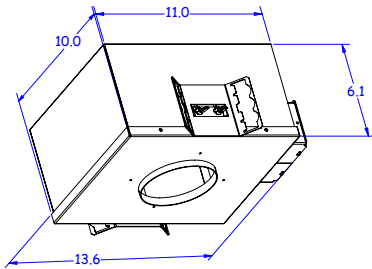

ACCESSORIES

Installation

WCA21-DP

IC / JA8 Housing

WGA02

Retaining Spring Clip

Use for ceilings 3/64" min.
to 1 3/8" max. thick

ACCESSORIES

Anti-Glare

Honeycomb Louvre

Built into the fixture

The honeycomb louvre can be provided on all fixed optics except for diffuse and elliptical optics

Anti-glare Shield

Built into the fixture

The anti-glare shield can be provided on all fixed optics except for diffuse and elliptical optics

Various

WNAP10A0
Anti-Fall Kit

PHOTOMETRIC DATA

See IES Files

Job Name/Date:

Fixture Type Designation: