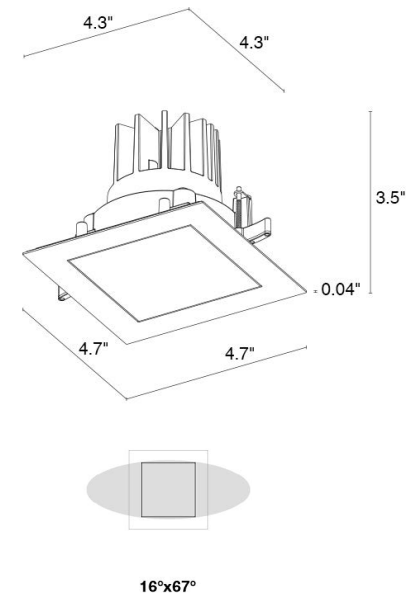

## TECHNICAL DATA

<b>Wattage / Input</b>	16W (350mA - Steam Rooms, 500mA - General Use)
<b>Power Supply</b>	Remote, not included. See page 2.
<b>Construction</b>	Body: Thermally Conductive Technopolymer Trim: Stainless Steel Lens: Diffuse or Extra-clear Glass Cable Length: 1.64' standard
<b>Ceiling Thickness</b>	Works with ceilings 1/8" to 3/4" thick. For ceilings 3/64" to 1 3/8" thick, use spring clips.
<b>CCT</b>	2200K, 2700K, 3000K, 4000K
<b>CRI</b>	80, >90 (2200K only available >90)
<b>Delivered Lumens</b>	1060 lm (3000K, 57°, CRI >90, 500mA) 1251 lm (3000K, 57°, CRI 80, 500mA)
<b>Efficacy</b>	66.3 lm/W (3000K, 57°, CRI >90) 78.2 lm/W (3000K, 57°, CRI 80)
<b>Optics</b>	6 Standard (see below)
<b>Finishes</b>	5 Standard, Custom RAL on request (4 Stage Marine Grade Finish)
<b>Fixture Dimensions</b>	4.72" x 4.72" x 3.54" h
<b>Cut-out Size</b>	4.33" x 4.33"
<b>Fixture Weight</b>	1.54 lbs
<b>UGR</b>	< 19 for 16°, 26° and 38° optics
<b>Lumen Maintenance</b>	60,000 hrs L90, B10 (Ta 25°C)
<b>Color Consistency</b>	2-Step MacAdam
<b>Operating Temp.</b>	-4°F to +113°F
<b>IP Rating</b>	IP66
<b>IK Rating</b>	IK07

Fixture Dimensions