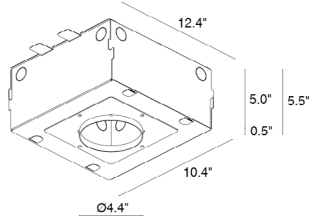

SUGGESTED POWER SUPPLIES

24VDC

Part Number	Description	Input/Output	# of Fixtures
PPLT00586	Non-Dim	120-277VAC to 24VDC, 40W, Class 2	1-2
PPLT00158	Non-Dim	120VAC to 24VDC, 100W, Class 2	1-5

For other power supply options consult factory.

ACCESSORIES

Installation