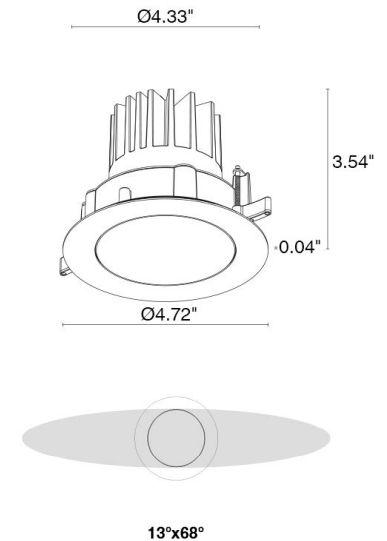

## TECHNICAL DATA

<b>Wattage / Input</b>	15W (24VDC)
<b>Power Supply</b>	Remote, not included. See page 2.
<b>Construction</b>	Body: Thermally Conductive Technopolymer Trim: Stainless Steel Lens: Diffuse or Extra-clear Glass Cable Length: 1.64' standard
<b>Ceiling Thickness</b>	Works with ceilings 1/8" to 3/4" thick. For ceilings 3/64" to 1 3/8" thick, use spring clips
<b>CCT</b>	RGBW
<b>CRI</b>	—
<b>Delivered Lumens</b>	518 lm: (R) 91 lm, (G) 177 lm, (B) 27 lm, (W) 223 lm (3000K, 25°)
<b>Efficacy</b>	34.5 lm/W (3000K, 25°)
<b>Optics</b>	6 Standard (see below)
<b>Finishes</b>	5 Standard, Custom RAL on request (4 Stage Marine Grade Finish)
<b>Fixture Dimensions</b>	Ø4.72" x 3.54" h
<b>Cut-out Size</b>	Ø4.33"
<b>Fixture Weight</b>	1.54 lbs
<b>LED Source</b>	1 High Intensity Power LED
<b>Lumen Maintenance</b>	60,000 hrs L90, B10 (Ta 25°C)
<b>Operating Temp.</b>	-4°F to +113°F
<b>IP Rating</b>	IP66
<b>IK Rating</b>	IK08

Fixture Dimensions