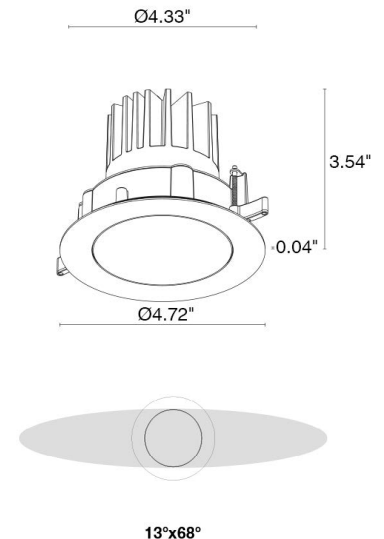

## TECHNICAL DATA

<b>Wattage / Input</b>	15W (24VDC)
<b>Power Supply</b>	Remote, not included. See page 2.
<b>Construction</b>	Body: Thermally Conductive Technopolymer Trim: Stainless Steel Lens: Diffuse or Extra-clear Glass Cable Length: 1.64' standard
<b>Ceiling Thickness</b>	Works with ceilings 1/8" to 3/4" thick. For ceilings 3/64" to 1 3/8" thick, use spring clips
<b>CCT</b>	RGBW
<b>CRI</b>	—
<b>Delivered Lumens</b>	518 lm: (R) 91 lm, (G) 177 lm, (B) 27 lm, (W) 223 lm (3000K, 25°)
<b>Efficacy</b>	34.5 lm/W (3000K, 25°)
<b>Optics</b>	6 Standard (see below)
<b>Finishes</b>	5 Standard, Custom RAL on request (4 Stage Marine Grade Finish)
<b>Fixture Dimensions</b>	Ø4.72" x 3.54" h
<b>Cut-out Size</b>	Ø4.33"
<b>Fixture Weight</b>	1.54 lbs
<b>LED Source</b>	1 High Intensity Power LED
<b>Lumen Maintenance</b>	60,000 hrs L90, B10 (Ta 25°C)
<b>Operating Temp.</b>	-4°F to +113°F
<b>IP Rating</b>	IP66
<b>IK Rating</b>	IK08

Fixture Dimensions