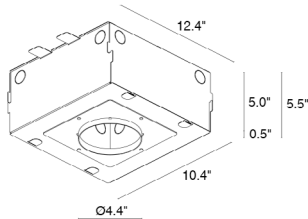

SUGGESTED POWER SUPPLIES

24VDC

Part Number	Description	Input/Output	# of Fixtures
PPLT00586	Non-Dim	120-277VAC to 24VDC, 40W, Class 2	1-2
PPLT00158	Non-Dim	120VAC to 24VDC, 100W, Class 2	1-5

For other power supply options consult factory.

ACCESSORIES

Installation