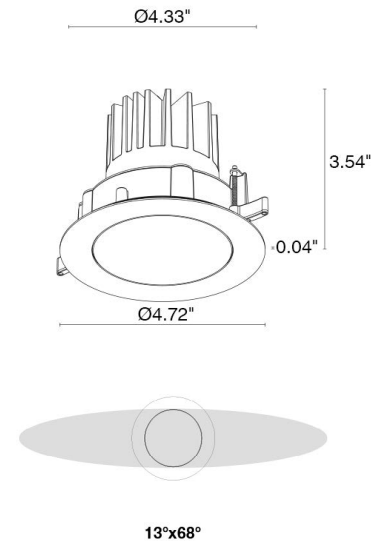

ALTOPIANO 2.2

Altopiano is a family of compact, recessed outdoor downlights available in 3 sizes, round or square, perfectly suitable for hospitality and residential sectors, as well as steam rooms, NOT saunas. Available in static white, as well as RGBW mixing and Dim to Warm. Altopiano 2.2 is the 4.7" round, RGBW version. PWM controller by others.

TECHNICAL DATA

Wattage / Input	15W (24VDC)
Power Supply	Remote, not included. See page 2.
Construction	Body: Thermally Conductive Technopolymer Trim: Stainless Steel Lens: Diffuse or Extra-clear Glass Cable Length: 1.64' standard
Ceiling Thickness	Works with ceilings 1/8" to 1" thick. For ceilings 3/64" to 5/64" thick, use spring clips.
CCT	RGBW
CRI	—
Delivered Lumens	518 lm: (R) 91 lm, (G) 177 lm, (B) 27 lm, (W) 223 lm (3000K, 25°)
Efficacy	34.5 lm/W (3000K, 25°)
Optics	6 Standard (see below)
Finishes	5 Standard, Custom RAL on request
Fixture Dimensions	Ø4.72" x 3.54" h
Cut-out Size	Ø4.33"
Fixture Weight	1.54 lbs
LED Source	1 High Intensity Power LED
Lumen Maintenance	60,000 hrs L90, B10 (Ta 25°C)
Color Consistency	—
Operating Temp.	-4°F to +113°F
IP Rating	IP66
IK Rating	IK08

Fixture Dimensions

ORDERING INFORMATION

Example: AP2200000170LF. Accessories / Power Supplies ordered separately.

AP2200	00		7		
Model #	Control System	Accessories	CCT	Optics	Finish
AP2200	00 - PWM (Controller by others)	00 - None 01 - Honeycomb <i>Honeycomb Louvre not available on 0D (Diffuse) or 0W (23°x64°)</i>	7 - RGBW	0S - 14° 0M - 25° 0L - 38° 0K - 56° 0W - 13° x 68° 0D - Diffuse	H - Anthracite T - Cor-ten F - Gray E - White 7 - Primer C - Custom RAL <i>(consult factory for "C")</i>