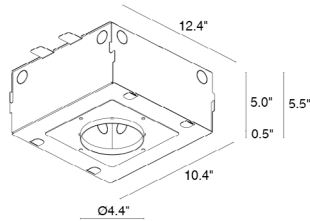

SUGGESTED POWER SUPPLIES

24VDC

Part Number	Description	Input/Output	# of Fixtures
PPLT00567	Non-Dim	120-277VAC to 24VDC, 36W, Class 2	1-1
PPLT00586	Non-Dim	120-277VAC to 24VDC, 40W, Class 2	1-2
PPLT00158	Non-Dim	120VAC to 24VDC, 100W, Class 2	1-5

For other power supply options consult factory.

ACCESSORIES

Installation

WCA18

Outer Casing

For solid ceilings (concrete)

Consult factory for regular ceilings

WGA02

Retaining Spring Clip

Use for ceilings 1/8"

min. to 3/8" max. thick

ACCESSORIES

Anti-Glare

Honeycomb Louvre

Built into the fixture

The honeycomb louvre can be provided on all fixed optics except for diffuse and elliptical optics

Various

WNAP10A0

Anti-Fall Kit

PHOTOMETRIC DATA

See IES Files

Job Name/Date:

Fixture Type Designation: