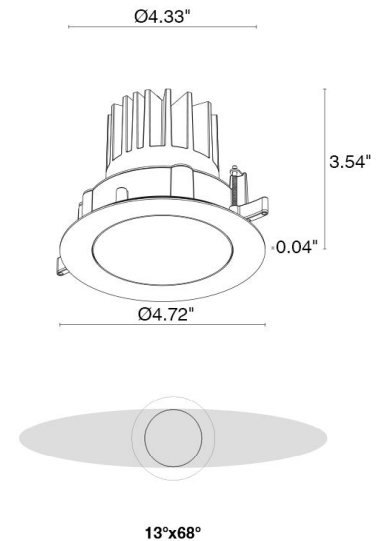

## TECHNICAL DATA

<b>Wattage / Input</b>	15W (24VDC)
<b>Power Supply</b>	Remote, not included. See page 2.
<b>Construction</b>	Body: Thermally Conductive Technopolymer Trim: Stainless Steel Lens: Diffuse or Extra-clear Glass Cable Length: 1.64' standard
<b>Ceiling Thickness</b>	Works with ceilings 1/8" to 1" thick. For ceilings 3/64" to 5/64" thick, use spring clips.
<b>CCT</b>	RGBW
<b>CRI</b>	—
<b>Delivered Lumens</b>	518 lm: (R) 91 lm, (G) 177 lm, (B) 27 lm, (W) 223 lm (3000K, 25°)
<b>Efficacy</b>	34.5 lm/W (3000K, 25°)
<b>Optics</b>	6 Standard (see below)
<b>Finishes</b>	5 Standard, Custom RAL on request (4 Stage Marine Grade Finish)
<b>Fixture Dimensions</b>	Ø4.72" x 3.54" h
<b>Cut-out Size</b>	Ø4.33"
<b>Fixture Weight</b>	1.54 lbs
<b>LED Source</b>	1 High Intensity Power LED
<b>Lumen Maintenance</b>	60,000 hrs L90, B10 (Ta 25°C)
<b>Operating Temp.</b>	-4°F to +113°F
<b>IP Rating</b>	IP66
<b>IK Rating</b>	IK08

Fixture Dimensions