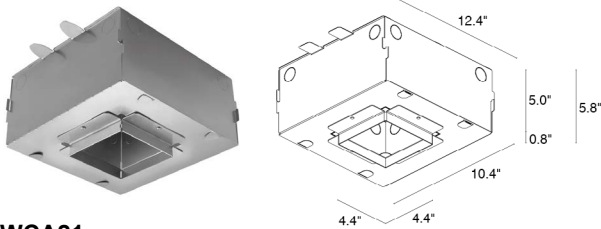

SUGGESTED POWER SUPPLIES

24VDC

Part Number	Description	Input/Output	# of Fixtures
PPLT00586	Non-Dim	120-277VAC to 24VDC, 40W, Class 2	1-2
PPLT00158	Non-Dim	120VAC to 24VDC, 100W, Class 2	1-5

For other power supply options consult factory.

ACCESSORIES

Installation

WCA21

Outer Casing

For solid ceilings (concrete)

Consult factory for regular ceilings

WGA02

Retaining Spring Clip

Use for ceilings 3/64" min.

to 1 3/8" max. thick

ACCESSORIES

Anti-Glare

Honeycomb Louvre

Built into the fixture

The honeycomb louvre can be provided on all fixed optics except for diffuse and elliptical optics

Various

WNAP10A0

Anti-Fall Kit