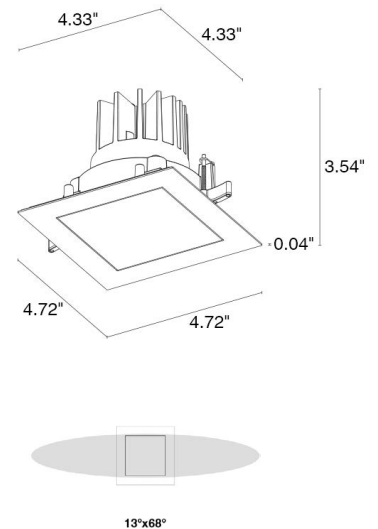

ALTOPIANO 2.3

Altopiano is a family of compact, recessed outdoor downlights available in 3 sizes, round or square, perfectly suitable for hospitality and residential sectors, as well as steam rooms, NOT saunas. Available in static white, as well as RGBW mixing and Dim to Warm. Altopiano 2.3 is the 4.7" square, RGBW version. PWM controller by others.

TECHNICAL DATA

Wattage / Input	15W (24VDC)
Power Supply	Remote, not included. See page 2.
Construction	Body: Thermally Conductive Technopolymer Trim: Stainless Steel Lens: Diffuse or Extra-clear Glass Cable Length: 1.64' standard
Ceiling Thickness	Works with ceilings 1/8" to 3/4" thick. For ceilings 3/64" to 1 3/8" thick, use spring clips
CCT	RGBW
Delivered Lumens	518 lm: (R) 91 lm, (G) 177 lm, (B) 27 lm, (W) 223 lm (3000K, 25°)
Efficacy	34.5 lm/W (3000K, 25°)
Optics	6 Standard (see below)
Finishes	5 Standard, Custom RAL on request (4 Stage Marine Grade Finish)
Fixture Dimensions	4.72" x 4.72" x 3.54" h
Cut-out Size	4.33" x 4.33"
Fixture Weight	1.54 lbs
LED Source	1 High Intensity Power LED
Lumen Maintenance	60,000 hrs L90, B10 (Ta 25°C)
Operating Temp.	-4°F to +113°F
IP Rating	IP66
IK Rating	IK07

Fixture Dimensions

ORDERING INFORMATION

Example: AP2300000170KF. Accessories / Power Supplies ordered separately.

AP2300	00		7		
Model #	Control System	Accessories	CCT	Optics	Finish
AP2300	00 - PWM (Controller by others)	00 - None 01 - Honeycomb <i>Honeycomb Louvre not available on 0D (Diffuse) or 0W (13°x68°)</i>	7 - RGBW	0S - 14° 0M - 25° 0L - 38° 0K - 56° 0W - 13° x 68° 0D - Diffuse	H - Anthracite T - Cor-ten F - Gray E - White 7 - Primer C - Custom RAL <i>(consult factory for "C")</i>