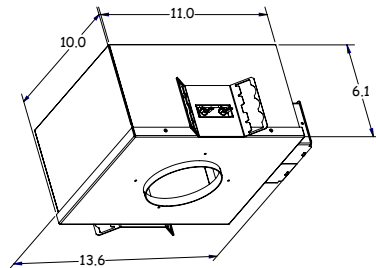

WCA21-DP

IC / JA8 Housing

PHOTOMETRIC DATA

See IES Files

Job Name/Date:

Fixture Type Designation: