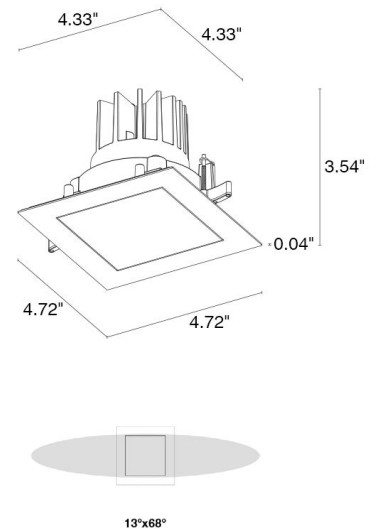

ALTOPIANO 2.3

Altopiano is a family of compact, recessed outdoor downlights available in 3 sizes, round or square, perfectly suitable for hospitality and residential sectors, as well as steam rooms, NOT saunas. Available in static white, as well as RGBW mixing and Dim to Warm. Altopiano 2.3 is the 4.7" square, RGBW version. PWM controller by others.

TECHNICAL DATA

Wattage / Input	15W (24VDC)
Power Supply	Remote, not included. See page 2.
Construction	Body: Thermally Conductive Technopolymer Trim: Stainless Steel Lens: Diffuse or Extra-clear Glass Cable Length: 1.64' standard
Ceiling Thickness	Works with ceilings 1/8" to 1" thick. For ceilings 3/64" to 5/64" thick, use spring clips.
CCT	RGBW
Delivered Lumens	518 lm: (R) 91 lm, (G) 177 lm, (B) 27 lm, (W) 223 lm (3000K, 25°)
Efficacy	34.5 lm/W (3000K, 25°)
Optics	6 Standard (see below)
Finishes	5 Standard, Custom RAL on request
Fixture Dimensions	4.72" x 4.72" x 3.54" h
Cut-out Size	4.33" x 4.33"
Fixture Weight	1.54 lbs
LED Source	1 High Intensity Power LED
Lumen Maintenance	60,000 hrs L90, B10 (Ta 25°C)
Color Consistency	—
Operating Temp.	-4°F to +113°F
IP Rating	IP66
IK Rating	IK07

Fixture Dimensions

ORDERING INFORMATION

Example: AP2300000170KF. Accessories / Power Supplies ordered separately.

AP2300	00		7		
Model #	Control System	Accessories	CCT	Optics	Finish
AP2300	00 - PWM (Controller by others)	00 - None 01 - Honeycomb <i>Honeycomb Louvre not available on 0D (Diffuse) or 0W (13°x68°)</i>	7 - RGBW	0S - 14° 0M - 25° 0L - 38° 0K - 56° 0W - 13° x 68° 0D - Diffuse	H - Anthracite T - Cor-ten F - Gray E - White 7 - Primer C - Custom RAL <i>(consult factory for "C")</i>