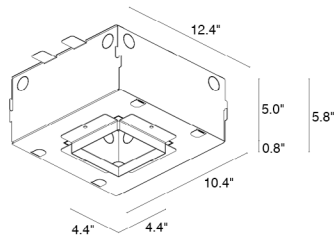

SUGGESTED POWER SUPPLIES

24VDC

Part Number	Description	Input/Output	# of Fixtures
PPLT00567	Non-Dim	120-277VAC to 24VDC, 36W, Class 2	1-1
PPLT00586	Non-Dim	120-277VAC to 24VDC, 40W, Class 2	1-2
PPLT00158	Non-Dim	120VAC to 24VDC, 100W, Class 2	1-5

For other power supply options consult factory.

ACCESSORIES

Installation

WCA21

Outer Casing

For solid ceilings (concrete)

Consult factory for regular ceilings

ACCESSORIES

Anti-Glare

WGA02

Retaining Spring Clip

Use for ceilings 1/8"

min. to 3/8" max. thick

Honeycomb Louvre

Built into the fixture

The honeycomb louvre can be provided on all fixed optics except for diffuse and elliptical optics

Various

WNAP10A0

Anti-Fall Kit

PHOTOMETRIC DATA

See IES Files

Job Name/Date:

Fixture Type Designation: