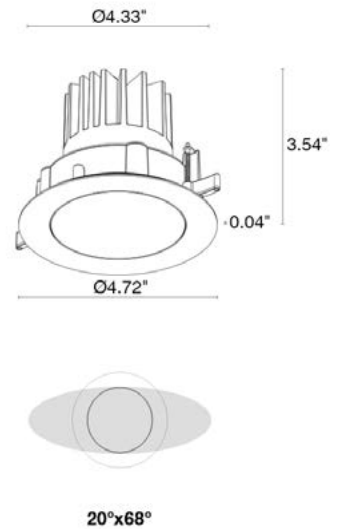

## TECHNICAL DATA

<b>Wattage / Input</b>	13W (300mA)
<b>Power Supply</b>	Remote, not included. See page 2.
<b>Construction</b>	Body: Thermally Conductive Technopolymer Trim: Stainless Steel Lens: Diffuse or Extra-clear Glass Cable Length: 1.64' standard
<b>Ceiling Thickness</b>	Works with ceilings 1/8" to 1" thick. For ceilings 3/64" to 5/64" thick, use spring clips
<b>CCT</b>	Dim to Warm (1800K-3000K)
<b>CRI</b>	>90
<b>Delivered Lumens</b>	781 lm (3000K, 26°)
<b>Efficacy</b>	60.1 lm/W (3000K, 26°)
<b>Optics</b>	6 Standard (see below)
<b>Finishes</b>	5 Standard, Custom RAL on request
<b>Fixture Dimensions</b>	Ø4.72" x 3.54" h
<b>Cut-out Size</b>	Ø4.33"
<b>Fixture Weight</b>	1.54 lbs
<b>LED Source</b>	1 COB LED
<b>Lumen Maintenance</b>	55,000 hrs L90, B10 (Ta 25°C)
<b>Color Consistency</b>	3-Step MacAdam
<b>Operating Temp.</b>	-4°F to +113°F
<b>IP Rating</b>	IP66
<b>IK Rating</b>	IK08

Fixture Dimensions