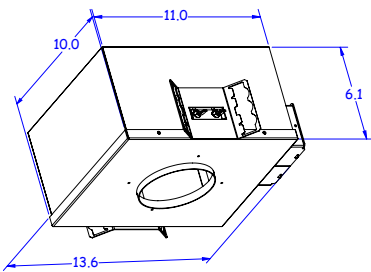

SUGGESTED POWER SUPPLIES

300mA

Part Number	Description	Input/Output	# of Fixtures
PPLT00465-P	0-10V Dimming to 1.0%	120-277VAC to 300mA, 20W, Class 2, DAMP	1-1
PPLT00467-P	0-10V Dimming to 1.0%	120-277VAC to 300mA, 50W, Class 2, DAMP	1-3
PPLT00538-P	0-10V Dimming to 0.1%	120-277VAC to 300mA, 100W, Class 2	1-4

For other power supply options consult factory.

ACCESSORIES

Installation

WCA18-DP

IC / JA8 Housing

WGA02

Retaining Spring Clip
Use for ceilings 1/8"
min. to 3/8" max. thick

ACCESSORIES

Anti-Glare

Honeycomb Louvre

Built into the fixture
The honeycomb louvre can be provided on all fixed optics except for diffuse and elliptical optics

Anti-glare Shield

Built into the fixture
The anti-glare shield can be provided on all fixed optics except for diffuse and elliptical optics

Various

WNAP10A0
Anti-Fall Kit

PHOTOMETRIC DATA

See IES Files

Job Name/Date:

Fixture Type Designation: