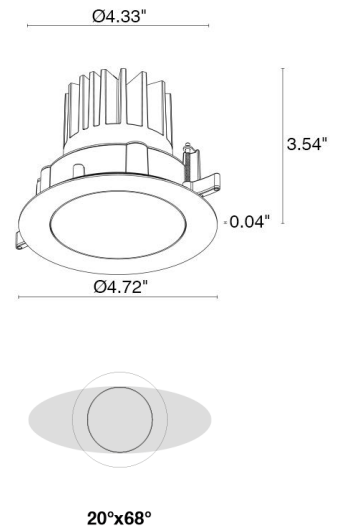

ALTOPIANO 2.6

Altopiano is a family of compact, recessed outdoor downlights available in 3 sizes, round or square, suitable for the hospitality and residential sectors, as well as steam rooms and natatoriums, NOT saunas. Available in static white, RGBW mixing or Dim to Warm. Altopiano 2.6 is the 4.7" round, Dim to Warm version.

TECHNICAL DATA

Wattage / Input	13W (300mA)
Power Supply	Remote, not included. See page 2.
Construction	Body: Thermally Conductive Technopolymer Trim: Stainless Steel Lens: Diffuse or Extra-clear Glass Cable Length: 1.64' standard
Ceiling Thickness	Works with ceilings 1/8" to 1" thick. For ceilings 3/64" to 5/64" thick, use spring clips
CCT	Dim to Warm (1800K-3000K)
CRI	>90
Delivered Lumens	781 lm (3000K, 26°)
Efficacy	60.1 lm/W (3000K, 26°)
Optics	6 Standard (see below)
Finishes	5 Standard, Custom RAL on request
Fixture Dimensions	Ø4.72" x 3.54" h
Cut-out Size	Ø4.33"
Fixture Weight	1.54 lbs
LED Source	1 COB LED
Lumen Maintenance	55,000 hrs L90, B10 (Ta 25°C)
Color Consistency	3-Step MacAdam
Operating Temp.	-4°F to +113°F
IP Rating	IP66
IK Rating	IK08

Fixture Dimensions

ORDERING INFORMATION

Example: AP26101001W0LF or AP26101001W0LF-ST. Accessories / Power Supplies ordered separately.

AP2610	10		W			
Model #	Power	Accessories	CCT	Optics	Finish	
AP2610	10 - Remote <i>Drivers on page 2</i>	00 - None 01 - Honeycomb 02 - Anti-Glare Shield <i>NOTE: Honeycomb Louvre and Anti-Glare Shield not available on 0D (Diffuse) or 0W (20°x68°)</i>	W - Dim to Warm <i>(1800K-3000K)</i>	0S - 19° 0M - 26° 0L - 37° 0K - 58° 0W - 20° x 68° 0D - Diffuse	H - Anthracite T - Cor-ten F - Gray E - White 7 - Primer C - Custom RAL <i>(consult factory for "C")</i>	ST <i>NOTE: Add suffix if fixture is going to used in a steam room. NOT for use in saunas.</i>