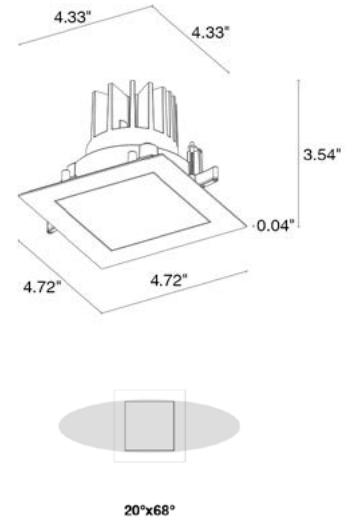

TECHNICAL DATA

Wattage / Input	13W (300mA)
Power Supply	Remote, not included. See page 2.
Construction	Body: Thermally Conductive Technopolymer Trim: Stainless Steel Lens: Diffuse or Extra-clear Glass Cable Length: 1.64' standard
Ceiling Thickness	Works with ceilings 1/8" to 1" thick. For ceilings 3/64" to 5/64" thick, use spring clips
CCT	Dim to Warm (1800K-3000K)
CRI	>90
Delivered Lumens	781 lm (3000K, 26°)
Efficacy	60.1 lm/W (3000K, 26°)
Optics	6 Standard (see below)
Finishes	5 Standard, Custom RAL on request
Fixture Dimensions	4.72" x 4.72" x 3.54" h
Cut-out Size	4.33" x 4.33"
Fixture Weight	1.54 lbs
LED Source	1 COB LED
Lumen Maintenance	55,000 hrs L90, B10 (Ta 25°C)
Color Consistency	3-Step MacAdam
Operating Temp.	-4°F to +113°F
IP Rating	IP66
IK Rating	IK07

Fixture Dimensions

ORDERING INFORMATION

Example: AP27101001W0KF. Accessories / Power Supplies ordered separately.

AP2710	10		W		
Model #	Control System	Accessories	CCT	Optics	Finish
AP2710	10 - Remote <i>Drivers on page 2</i>	00 - None 01 - Honeycomb 02 - Anti-Glare Shield <i>Honeycomb Louvre and Anti-Glare Shield not available on 0D (Diffuse) or 0W (20°x68°)</i>	W - Dim to Warm <i>(1800K-3000K)</i>	0S - 19° 0M - 26° 0L - 37° 0K - 58° 0W - 20° x 68° 0D - Diffuse	H - Anthracite T - Cor-ten F - Gray E - White 7 - Primer C - Custom RAL <i>(consult factory for "C")</i>