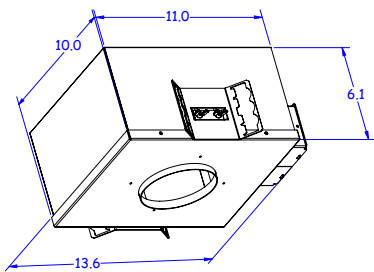

SUGGESTED POWER SUPPLIES

300mA

Part Number	Description	Input/Output	# of Fixtures
PPLT00465-P	0-10V Dimming to 1.0%	120-277VAC to 300mA, 20W, Class 2, DAMP	1-1
PPLT00467-P	0-10V Dimming to 1.0%	120-277VAC to 300mA, 50W, Class 2, DAMP	1-3
PPLT00538-P	0-10V Dimming to 0.1%	120-277VAC to 300mA, 100W, Class 2	1-4

For other power supply options consult factory.

ACCESSORIES

Installation

WCA21-DP

IC / JA8 Housing

WGA02

Retaining Spring Clip

Use for ceilings 1/8" min. to 3/8" max. thick

ACCESSORIES

Anti-Glare

Honeycomb Louvre

Built into the fixture
The honeycomb louvre can be provided on all fixed optics except for diffuse and elliptical optics

Anti-glare Shield

Built into the fixture
The anti-glare shield can be provided on all fixed optics except for diffuse and elliptical optics

Various

WNAP10A0

Anti-Fall Kit

PHOTOMETRIC DATA

See IES Files

Job Name/Date:

Fixture Type Designation: