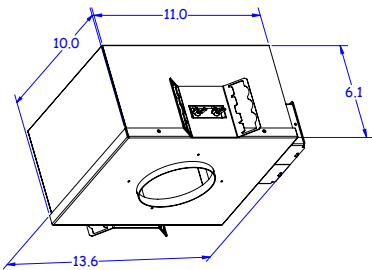

SUGGESTED POWER SUPPLIES

300mA

Part Number	Description	Input/Output	# of Fixtures
PPLT00465-P	0-10V Dimming to 1.0%	120-277VAC to 300mA, 20W, Class 2, DAMP	1-1
PPLT00467-P	0-10V Dimming to 1.0%	120-277VAC to 300mA, 50W, Class 2, DAMP	1-3
PPLT00538-P	0-10V Dimming to 0.1%	120-277VAC to 300mA, 100W, Class 2	1-4

For other power supply options consult factory.

ACCESSORIES

Installation

WCA21-DP
IC / JA8 Housing

WGA02
Retaining Spring Clip
Use for ceilings 1/8"
min. to 3/8" max. thick

ACCESSORIES

Anti-Glare

Honeycomb Louvre
Built into the fixture
The honeycomb louvre can be provided on all fixed optics except for diffuse and elliptical optics

Anti-glare Shield
Built into the fixture
The anti-glare shield can be provided on all fixed optics except for diffuse and elliptical optics

Various

WNAP10A0
Anti-Fall Kit

PHOTOMETRIC DATA

See IES Files

Job Name/Date:

Fixture Type Designation: