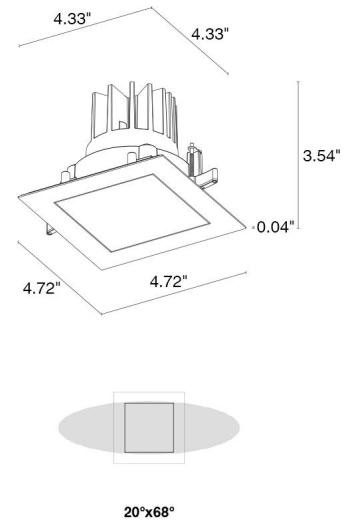

ALTOPIANO 2.7

Altopiano is a family of compact, recessed outdoor downlights available in 3 sizes, round or square, suitable for hospitality and residential sectors, as well as steam rooms, NOT saunas. Available in static white, RGBW mixing or Dim to Warm. Altopiano 2.7 is the 4.7" square, Dim to Warm version.

TECHNICAL DATA

Wattage / Input	13W (300mA)
Power Supply	Remote, not included. See page 2.
Construction	Body: Thermally Conductive Technopolymer Trim: Stainless Steel Lens: Diffuse or Extra-clear Glass Cable Length: 1.64' standard
Ceiling Thickness	Works with ceilings 1/8" to 1" thick. For ceilings 3/64" to 5/64" thick, use spring clips
CCT	Dim to Warm (1800K-3000K)
CRI	>90
Delivered Lumens	781 lm (3000K, 26°)
Efficacy	60.1 lm/W (3000K, 26°)
Optics	6 Standard (see below)
Finishes	5 Standard, Custom RAL on request
Fixture Dimensions	4.72" x 4.72" x 3.54" h
Cut-out Size	4.33" x 4.33"
Fixture Weight	1.54 lbs
LED Source	1 COB LED
Lumen Maintenance	55,000 hrs L90, B10 (Ta 25°C)
Color Consistency	3-Step MacAdam
Operating Temp.	-4°F to +113°F
IP Rating	IP66
IK Rating	IK07

Fixture Dimensions

ORDERING INFORMATION

Example: AP27101001W0KF or AP27101001W0KF-ST. Accessories / Power Supplies ordered separately.

AP2710	10		W			-	
Model #	Power	Accessories	CCT	Optics	Finish		
AP2710	10 - Remote <i>Drivers on page 2</i>	00 - None 01 - Honeycomb 02 - Anti-Glare Shield NOTE: Honeycomb Louvre and Anti-Glare Shield not available on 0D (Diffuse) or 0W (20°x68°)	W - Dim to Warm (1800K-3000K)	0S - 19° 0M - 26° 0L - 37° 0K - 58° 0W - 20° x 68° 0D - Diffuse	H - Anthracite T - Cor-ten F - Gray E - White 7 - Primer C - Custom RAL (consult factory for "C")		ST NOTE: Add suffix if fixture is going to used in a steam room or sauna