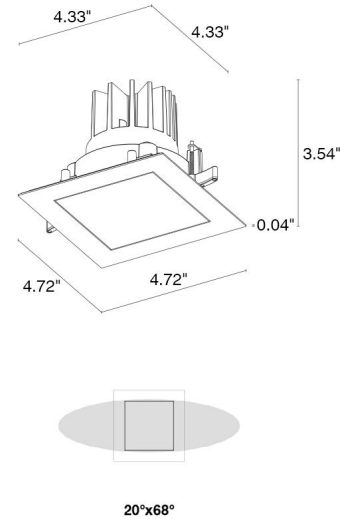

## TECHNICAL DATA

<b>Wattage / Input</b>	13W (300mA)
<b>Power Supply</b>	Remote, not included. See page 2.
<b>Construction</b>	Body: Thermally Conductive Technopolymer Trim: Stainless Steel Lens: Diffuse or Extra-clear Glass Cable Length: 1.64' standard
<b>Ceiling Thickness</b>	Works with ceilings 1/8" to 1" thick. For ceilings 3/64" to 5/64" thick, use spring clips
<b>CCT</b>	Dim to Warm (1800K-3000K)
<b>CRI</b>	>90
<b>Delivered Lumens</b>	781 lm (3000K, 26°)
<b>Efficacy</b>	60.1 lm/W (3000K, 26°)
<b>Optics</b>	6 Standard (see below)
<b>Finishes</b>	5 Standard, Custom RAL on request
<b>Fixture Dimensions</b>	4.72" x 4.72" x 3.54" h
<b>Cut-out Size</b>	4.33" x 4.33"
<b>Fixture Weight</b>	1.54 lbs
<b>LED Source</b>	1 COB LED
<b>Lumen Maintenance</b>	55,000 hrs L90, B10 (Ta 25°C)
<b>Color Consistency</b>	3-Step MacAdam
<b>Operating Temp.</b>	-4°F to +113°F
<b>IP Rating</b>	IP66
<b>IK Rating</b>	IK07

Fixture Dimensions