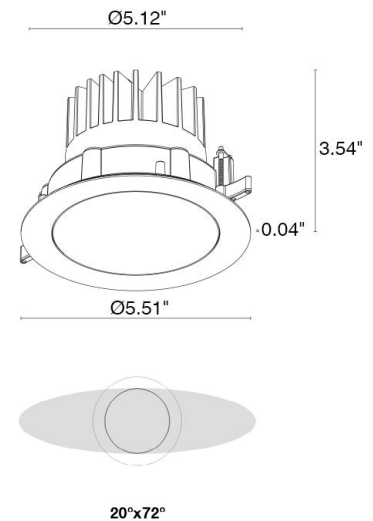

## TECHNICAL DATA

<b>Wattage / Input</b>	20W (350mA - Steam Rooms / 500mA - General Use)
<b>Power Supply</b>	Remote, not included. See page 2.
<b>Construction</b>	Body: Thermally Conductive Technopolymer Trim: Stainless Steel Lens: Diffuse or Extra-clear Glass Cable Length: 1.64' standard
<b>Ceiling Thickness</b>	Works with ceilings 1/8" to 3/4" thick. For ceilings 3/64" to 1 3/8" thick, use spring clips
<b>CCT</b>	2200K, 2700K, 3000K, 4000K
<b>CRI</b>	80, >90 (2200K only available >90)
<b>Delivered Lumens</b>	1683 lm (3000K, 18°, CRI >90, 500mA) 1988 lm (3000K, 18°, CRI 80, 500mA)
<b>Efficacy</b>	84.2 lm/W (3000K, 18°, CRI >90) 99.4 lm/W (3000K, 18°, CRI 80)
<b>Optics</b>	6 Standard (see below)
<b>Finishes</b>	5 Standard, Custom RAL on request (4 Stage Marine Grade Finish)
<b>Fixture Dimensions</b>	Ø5.51" x 3.54" h
<b>Cut-out Size</b>	Ø5.12"
<b>Fixture Weight</b>	1.76 lbs
<b>UGR</b>	< 19 for 18°, 24° and 37° optics
<b>Lumen Maintenance</b>	60,000 hrs L90, B10 (Ta 25°C)
<b>Color Consistency</b>	2-Step MacAdam
<b>Operating Temp.</b>	-4°F to +113°F
<b>IP Rating</b>	IP66
<b>IK Rating</b>	IK08

Fixture Dimensions