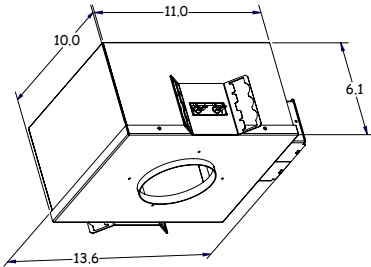

ACCESSORIES

Installation

WCA17-DP
IC / JA8 Housing

Anti-Glare