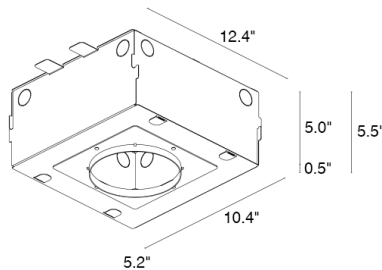

Various

PHOTOMETRIC DATA

See IES Files

Job Name/Date:

Fixture Type Designation: