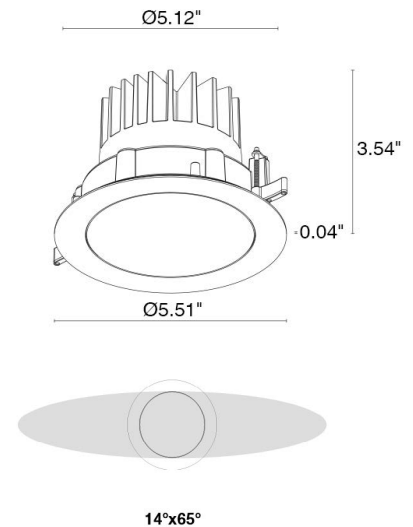

# ALTOPIANO 3.2

Altopiano is a family of compact, recessed outdoor downlights available in 3 sizes, round or square, perfectly suitable for hospitality and residential sectors, as well as steam rooms, NOT saunas. Available in static white, as well as RGBW mixing and Dim to Warm. Altopiano 3.2 is the 5.5" round, RGBW version. PWM controller by others.

## TECHNICAL DATA

<b>Wattage / Input</b>	20W (24VDC)
<b>Power Supply</b>	Remote, not included. See page 2.
<b>Construction</b>	Body: Thermally Conductive Technopolymer Trim: Stainless Steel Lens: Diffuse or Extra-clear Glass Cable Length: 1.64' standard
<b>Ceiling Thickness</b>	Works with ceilings 1/8" to 1" thick. For ceilings 3/64" to 5/64" thick, use spring clips
<b>CCT</b>	RGBW
<b>CRI</b>	—
<b>Delivered Lumens</b>	804 lm: (R) 124 lm, (G) 303 lm, (B) 41 lm, (W) 336 lm (3000K, 24°)
<b>Efficacy</b>	40.2 lm/W (3000K, 24°)
<b>Optics</b>	6 Standard (see below)
<b>Finishes</b>	5 Standard, Custom RAL on request
<b>Fixture Dimensions</b>	Ø5.51" x 3.54" h
<b>Cut-out Size</b>	Ø5.12"
<b>Fixture Weight</b>	1.76 lbs
<b>LED Source</b>	3 High Intensity Power LED
<b>Lumen Maintenance</b>	60,000 hrs L90, B10 (Ta 25°C)
<b>Color Consistency</b>	—
<b>Operating Temp.</b>	-4°F to +113°F
<b>IP Rating</b>	IP66
<b>IK Rating</b>	IK08

Fixture Dimensions