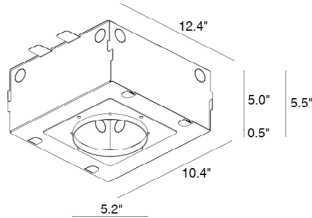

SUGGESTED POWER SUPPLIES

24VDC

Part Number	Description	Input/Output	# of Fixtures
PPLT00567	Non-Dim	120-277VAC to 24VDC, 36W, Class 2	1-1
PPLT00586	Non-Dim	120-277VAC to 24VDC, 40W, Class 2	1-1
PPLT00158	Non-Dim	120VAC to 24VDC, 100W, Class 2	1-4

For other power supply options consult factory.

ACCESSORIES

Installation

WCA17

Outer Casing
For solid ceilings (concrete)
Consult factory for regular ceilings