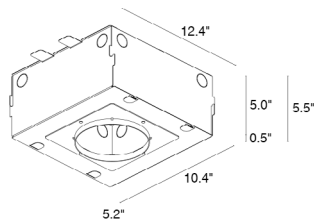

SUGGESTED POWER SUPPLIES

24VDC

Part Number	Description	Input/Output	# of Fixtures
PPLT00586	Non-Dim	120-277VAC to 24VDC, 40W, Class 2	1-1
PPLT00158	Non-Dim	120VAC to 24VDC, 100W, Class 2	1-4

For other power supply options consult factory.

ACCESSORIES

Installation

WCA17

Outer Casing
For solid ceilings (concrete)
Consult factory for regular ceilings

WGA03

Retaining Spring Clip
Use for ceilings 3/64" min.
to 1 3/8" max. thick

ACCESSORIES

Anti-Glare

Honeycomb Louvre

Built into the fixture
The honeycomb louvre can
be provided on all fixed optics
except for diffuse and elliptical
optics

Various

WNAP10A0
Anti-Fall Kit