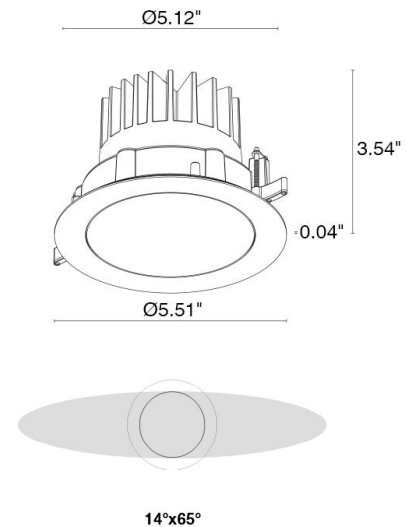

Altopiano is a family of compact, recessed outdoor downlights available in 3 sizes, round or square, perfectly suitable for hospitality and residential sectors, as well as steam rooms, NOT saunas. Available in static white, as well as RGBW mixing and Dim to Warm. Altopiano 3.2 is the 5.5" round, RGBW version. PWM controller by others.

TECHNICAL DATA

Wattage / Input	20W (24VDC)
Power Supply	Remote, not included. See page 2.
Construction	Body: Thermally Conductive Technopolymer Trim: Stainless Steel Lens: Diffuse or Extra-clear Glass Cable Length: 1.64' standard
Ceiling Thickness	Works with ceilings 1/8" to 3/4" thick. For ceilings 3/64" to 1 3/8" thick, use spring clips
CCT	RGBW
CRI	—
Delivered Lumens	804 lm: (R) 124 lm, (G) 303 lm, (B) 41 lm, (W) 336 lm (3000K, 24°)
Efficacy	40.2 lm/W (3000K, 24°)
Optics	6 Standard (see below)
Finishes	5 Standard, Custom RAL on request (4 Stage Marine Grade Finish)
Fixture Dimensions	Ø5.51" x 3.54" h
Cut-out Size	Ø5.12"
Fixture Weight	1.76 lbs
LED Source	3 High Intensity Power LED
Lumen Maintenance	60,000 hrs L90, B10 (Ta 25°C)
Operating Temp.	-4°F to +113°F
IP Rating	IP66
IK Rating	IK08

Fixture Dimensions

ORDERING INFORMATION

Example: AP3200000170LF. Accessories / Power Supplies ordered separately.

AP3200	00		7		
Model #	Control System	Accessories	CCT	Optics	Finish
AP3200	00 - PWM (Controller by others)	00 - None 01 - Honeycomb <i>Honeycomb Louvre not available on 0D (Diffuse) or 0W (14°x65°)</i>	7 - RGBW	0S - 16° 0M - 24° 0L - 39° 0K - 50° 0W - 14° x 65° 0D - Diffuse	H - Anthracite T - Cor-ten F - Gray E - White 7 - Primer C - Custom RAL (consult factory for "C")