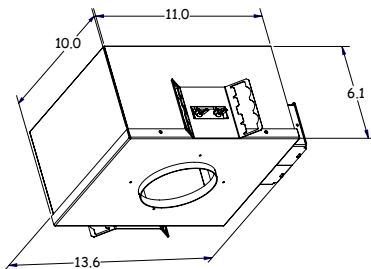

WCA17-DP

IC / JA8 Housing