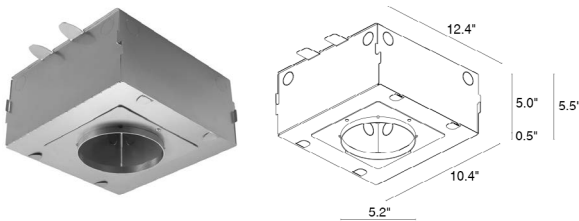

TECHNICAL DATA

Wattage / Input	20W (24VDC)
Power Supply	Remote, not included. See page 2.
Construction	Body: Thermally Conductive Technopolymer Trim: Stainless Steel Lens: Diffuse or Extra-clear Glass Cable Length: 1.64' standard
Ceiling Thickness	Works with ceilings 1/8" to 3/4" thick. For ceilings 3/64" to 1 3/8" thick, use spring clips
CCT	RGBW
CRI	—
Delivered Lumens	804 lm: (R) 124 lm, (G) 303 lm, (B) 41 lm, (W) 336 lm (3000K, 24°)
Efficacy	40.2 lm/W (3000K, 24°)
Optics	6 Standard (see below)
Finishes	5 Standard, Custom RAL on request (4 Stage Marine Grade Finish)
Fixture Dimensions	Ø5.51" x 3.54" h
Cut-out Size	Ø5.12"
Fixture Weight	1.76 lbs
LED Source	3 High Intensity Power LED
Lumen Maintenance	60,000 hrs L90, B10 (Ta 25°C)
Operating Temp.	-4°F to +113°F
IP Rating	IP66
IK Rating	IK08

Job Name/Date:

Fixture Type Designation:

SUGGESTED POWER SUPPLIES

24VDC

Part Number	Description	Input/Output	# of Fixtures
PPLT00586	Non-Dim	120-277VAC to 24VDC, 40W, Class 2	1-1
PPLT00158	Non-Dim	120VAC to 24VDC, 100W, Class 2	1-4

For other power supply options consult factory.

ACCESSORIES

Installation

WCA17

Outer Casing
For solid ceilings (concrete)
Consult factory for regular ceilings

ACCESSORIES

Anti-Glare

Honeycomb Louvre
Built into the fixture
The honeycomb louvre can be provided on all fixed optics except for diffuse and elliptical optics