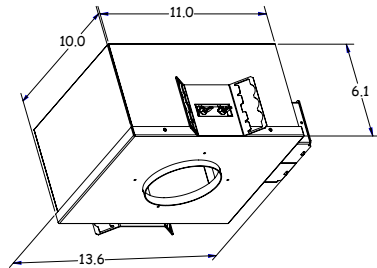

WCA20-DP

IC / JA8 Housing

PHOTOMETRIC DATA

See IES Files

ACCESSORIES

Anti-Glare

Honeycomb Louvre

Built into the fixture
The honeycomb louvre can be provided on all fixed optics except for diffuse and elliptical optics

WGA03

Retaining Spring Clip

Use for ceilings 3/64" min. to 1 3/8" max. thick

Various

WNAP10A0

Anti-Fall Kit