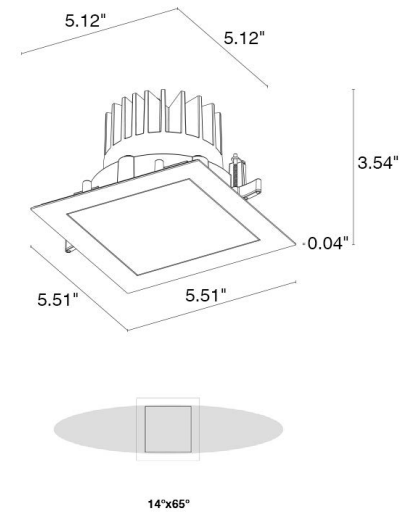

ALTOPIANO 3.3

Altopiano is a family of compact, recessed outdoor downlights available in 3 sizes, round or square, perfectly suitable for hospitality and residential sectors, as well as steam rooms, NOT saunas. Available in static white, as well as RGBW mixing and Dim to Warm. Altopiano 3.3 is the 5.5" square, RGBW version. PWM controller by others.

TECHNICAL DATA

Wattage / Input	20W (24VDC)
Power Supply	Remote, not included. See page 2.
Construction	Body: Thermally Conductive Technopolymer Trim: Stainless Steel Lens: Diffuse or Extra-clear Glass Cable Length: 1.64' standard
Ceiling Thickness	Works with ceilings 1/8" to 3/4" thick. For ceilings 3/64" to 1 3/8" thick, use spring clips
CCT	RGBW
CRI	—
Delivered Lumens	804 lm: (R) 124 lm, (G) 303 lm, (B) 41 lm, (W) 336 lm (3000K, 24°)
Efficacy	40.2 lm/W (3000K, 24°)
Optics	6 Standard (see below)
Finishes	5 Standard, Custom RAL on request (4 Stage Marine Grade Finish)
Fixture Dimensions	5.51" x 5.51" x 3.54" h
Cut-out Size	5.12" x 5.12"
Fixture Weight	1.76 lbs
LED Source	3 High Intensity Power LED
Lumen Maintenance	60,000 hrs L90, B10 (Ta 25°C)
Operating Temp.	-4°F to +113°F
IP Rating	IP66
IK Rating	IK07

Fixture Dimensions

ORDERING INFORMATION

Example: AP3300000170KF. Accessories / Power Supplies ordered separately.

AP3300	00		7		
Model #	Control System	Accessories	CCT	Optics	Finish
AP3300	00 - PWM (Controller by others)	00 - None 01 - Honeycomb <i>Honeycomb Louvre not available on 0D (Diffuse) or 0W (14"x65")</i>	7 - RGBW	0S - 16° 0M - 24° 0L - 39° 0K - 50° 0W - 14° x 65° 0D - Diffuse	H - Anthracite T - Cor-ten F - Gray E - White 7 - Primer C - Custom RAL <i>(consult factory for "C")</i>