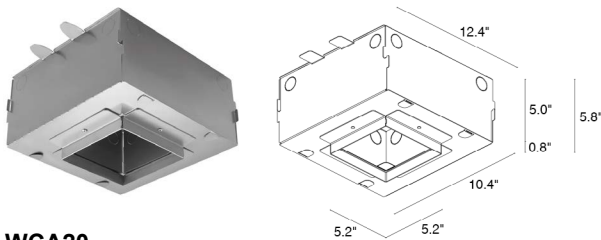

SUGGESTED POWER SUPPLIES

24VDC

Part Number	Description	Input/Output	# of Fixtures
PPLT00586	Non-Dim	120-277VAC to 24VDC, 40W, Class 2	1-1
PPLT00158	Non-Dim	120VAC to 24VDC, 100W, Class 2	1-4

For other power supply options consult factory.

ACCESSORIES

Installation

WCA20

Outer Casing

For solid ceilings (concrete)

Consult factory for regular ceilings