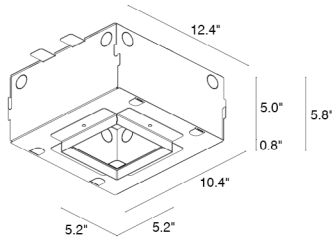

SUGGESTED POWER SUPPLIES

24VDC

Part Number	Description	Input/Output	# of Fixtures
PPLT00567	Non-Dim	120-277VAC to 24VDC, 36W, Class 2	1-1
PPLT00586	Non-Dim	120-277VAC to 24VDC, 40W, Class 2	1-1
PPLT00158	Non-Dim	120VAC to 24VDC, 100W, Class 2	1-4

For other power supply options consult factory.

ACCESSORIES

Installation

WCA20

Outer Casing

For solid ceilings (concrete)

Consult factory for regular ceilings

ACCESSORIES

Anti-Glare

Honeycomb Louvre

Built into the fixture

The honeycomb louvre can be provided on all fixed optics except for diffuse and elliptical optics

WGA03

Retaining Spring Clip

Use for ceilings 1/8"

min. to 3/8" max. thick

Various

WNAP10A0

Anti-Fall Kit

PHOTOMETRIC DATA

See IES Files

Job Name/Date:

Fixture Type Designation: