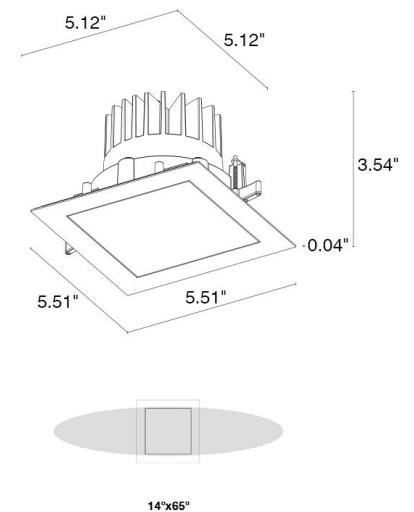

Altopiano is a family of compact, recessed outdoor downlights available in 3 sizes, round or square, perfectly suitable for hospitality and residential sectors, as well as steam rooms, NOT saunas. Available in static white, as well as RGBW mixing and Dim to Warm. Altopiano 3.3 is the 5.5" square, RGBW version. PWM controller by others.

TECHNICAL DATA

Wattage / Input	20W (24VDC)
Power Supply	Remote, not included. See page 2.
Construction	Body: Thermally Conductive Technopolymer Trim: Stainless Steel Lens: Diffuse or Extra-clear Glass Cable Length: 1.64' standard
Ceiling Thickness	Works with ceilings 1/8" to 1" thick. For ceilings 3/64" to 5/64" thick, use spring clips
CCT	RGBW
CRI	—
Delivered Lumens	804 lm: (R) 124 lm, (G) 303 lm, (B) 41 lm, (W) 336 lm (3000K, 24°)
Efficacy	40.2 lm/W (3000K, 24°)
Optics	6 Standard (see below)
Finishes	5 Standard, Custom RAL on request
Fixture Dimensions	5.51" x 5.51" x 3.54" h
Cut-out Size	5.12" x 5.12"
Fixture Weight	1.76 lbs
LED Source	3 High Intensity Power LED
Lumen Maintenance	60,000 hrs L90, B10 (Ta 25°C)
Color Consistency	—
Operating Temp.	-4°F to +113°F
IP Rating	IP66
IK Rating	IK07

Fixture Dimensions

ORDERING INFORMATION

Example: AP3300000170KF. Accessories / Power Supplies ordered separately.

AP3300	00		7		
Model #	Control System	Accessories	CCT	Optics	Finish
AP3300	00 - PWM (Controller by others)	00 - None 01 - Honeycomb <i>Honeycomb Louvre not available on 0D (Diffuse) or 0W (14°x65°)</i>	7 - RGBW	0S - 16° 0M - 24° 0L - 39° 0K - 50° 0W - 14° x 65° 0D - Diffuse	H - Anthracite T - Cor-ten F - Gray E - White 7 - Primer C - Custom RAL <i>(consult factory for "C")</i>