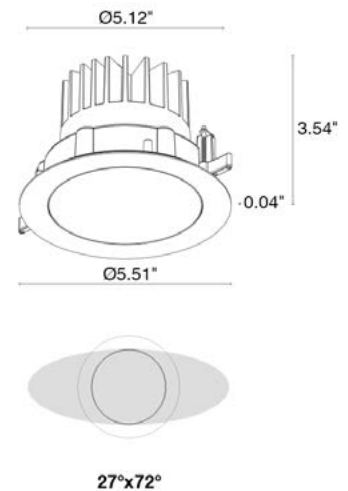

## TECHNICAL DATA

<b>Wattage / Input</b>	15W (400mA)
<b>Power Supply</b>	Remote, not included. See page 2.
<b>Construction</b>	Body: Thermally Conductive Technopolymer Trim: Stainless Steel Lens: Diffuse or Extra-clear Glass Cable Length: 1.64' standard
<b>Ceiling Thickness</b>	Works with ceilings 1/8" to 1" thick. For ceilings 3/64" to 5/64" thick, use spring clips
<b>CCT</b>	Dim to Warm (1800K-3000K)
<b>CRI</b>	>90
<b>Delivered Lumens</b>	1068 lm (3000K, 31°)
<b>Efficacy</b>	71.2 lm/W (3000K, 31°)
<b>Optics</b>	6 Standard (see below)
<b>Finishes</b>	5 Standard, Custom RAL on request
<b>Fixture Dimensions</b>	Ø5.51" x 3.54" h
<b>Cut-out Size</b>	Ø5.12"
<b>Fixture Weight</b>	1.76 lbs
<b>LED Source</b>	1 COB LED
<b>Lumen Maintenance</b>	55,000 hrs L90, B10 (Ta 25°C)
<b>Color Consistency</b>	3-Step MacAdam
<b>Operating Temp.</b>	-4°F to +113°F
<b>IP Rating</b>	IP66
<b>IK Rating</b>	IK08

Fixture Dimensions