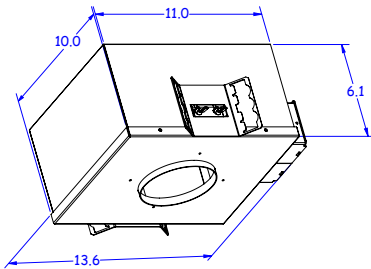

SUGGESTED POWER SUPPLIES

400mA

Part Number	Description	Input/Output	# of Fixtures
PPLT00465-P	0-10V Dimming to 1.0%	120-277VAC to 400mA, 20W, Class 2, DAMP	1-1
PPLT00467-P	0-10V Dimming to 1.0%	120-277VAC to 400mA, 50W, Class 2, DAMP	1-1
PPLT00538-P	0-10V Dimming to 0.1%	120-277VAC to 400mA, 100W, Class 2	1-4

For other power supply options consult factory.

ACCESSORIES

Installation

WCA17-DP

IC / JA8 Housing

WGA03

Retaining Spring Clip
Use for ceilings 1/8" min. to 3/8" max. thick

ACCESSORIES

Anti-Glare

Honeycomb Louvre

Built into the fixture
The honeycomb louvre can be provided on all fixed optics except for diffuse and elliptical optics

Anti-glare Shield

Built into the fixture
The anti-glare shield can be provided on all fixed optics except for diffuse and elliptical optics

Various

WNAP10A0
Anti-Fall Kit

PHOTOMETRIC DATA

See IES Files

Job Name/Date:

Fixture Type Designation: