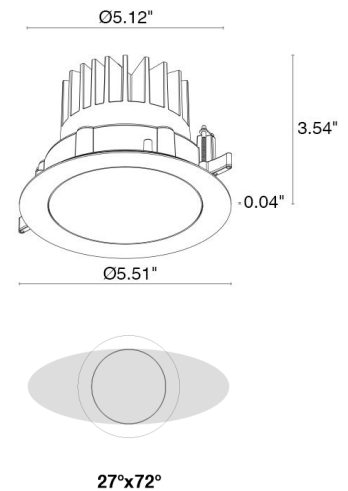

ALTOPIANO 3.6

Altopiano is a family of compact, recessed outdoor downlights available in 3 sizes, round or square, suitable for hospitality and residential sectors, as well as steam rooms, NOT saunas. Available in static white, RGBW mixing or Dim to Warm. Altopiano 3.6 is the 5.5" round, Dim to Warm version.

TECHNICAL DATA

Wattage / Input	15W (400mA)
Power Supply	Remote, not included. See page 2.
Construction	Body: Thermally Conductive Technopolymer Trim: Stainless Steel Lens: Diffuse or Extra-clear Glass Cable Length: 1.64' standard
Ceiling Thickness	Works with ceilings 1/8" to 1" thick. For ceilings 3/64" to 5/64" thick, use spring clips
CCT	Dim to Warm (1800K-3000K)
CRI	>90
Delivered Lumens	1068 lm (3000K, 31°)
Efficacy	71.2 lm/W (3000K, 31°)
Optics	6 Standard (see below)
Finishes	5 Standard, Custom RAL on request
Fixture Dimensions	Ø5.51" x 3.54" h
Cut-out Size	Ø5.12"
Fixture Weight	1.76 lbs
LED Source	1 COB LED
Lumen Maintenance	55,000 hrs L90, B10 (Ta 25°C)
Color Consistency	3-Step MacAdam
Operating Temp.	-4°F to +113°F
IP Rating	IP66
IK Rating	IK08

Fixture Dimensions

ORDERING INFORMATION

Example: AP36101001WOLF or AP36101001WOLF-ST. Accessories / Power Supplies ordered separately.

AP3610	1D		W			-	
Model #	Power	Accessories	CCT	Optics	Finish		
AP3610	10 - Remote <i>Drivers on page 2</i>	00 - None 01 - Honeycomb 02 - Anti-Glare Shield <i>NOTE: Honeycomb Louvre and Anti-Glare Shield not available on 0D (Diffuse) or 0W (27°x72°)</i>	W - Dim to Warm <i>(1800K-3000K)</i>	0S - 25° 0M - 31° 0L - 40° 0K - 61° 0W - 27° x 72° 0D - Diffuse	H - Anthracite T - Cor-ten F - Gray E - White 7 - Primer C - Custom RAL <i>(consult factory for "C")</i>		ST <i>NOTE: Add suffix if fixture is going to used in a steam room or sauna</i>