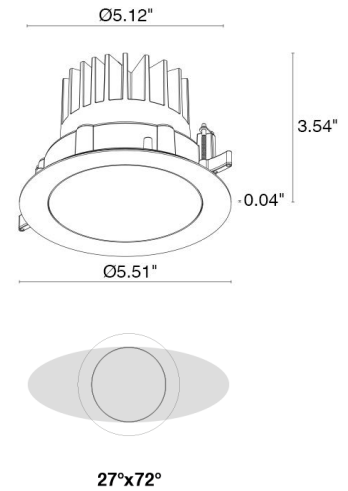

## TECHNICAL DATA

<b>Wattage / Input</b>	15W (400mA)
<b>Power Supply</b>	Remote, not included. See page 2.
<b>Construction</b>	Body: Thermally Conductive Technopolymer Trim: Stainless Steel Lens: Diffuse or Extra-clear Glass Cable Length: 1.64' standard
<b>Ceiling Thickness</b>	Works with ceilings 1/8" to 1" thick. For ceilings 3/64" to 5/64" thick, use spring clips
<b>CCT</b>	Dim to Warm (1800K-3000K)
<b>CRI</b>	>90
<b>Delivered Lumens</b>	1068 lm (3000K, 31°)
<b>Efficacy</b>	71.2 lm/W (3000K, 31°)
<b>Optics</b>	6 Standard (see below)
<b>Finishes</b>	5 Standard, Custom RAL on request
<b>Fixture Dimensions</b>	Ø5.51" x 3.54" h
<b>Cut-out Size</b>	Ø5.12"
<b>Fixture Weight</b>	1.76 lbs
<b>LED Source</b>	1 COB LED
<b>Lumen Maintenance</b>	55,000 hrs L90, B10 (Ta 25°C)
<b>Color Consistency</b>	3-Step MacAdam
<b>Operating Temp.</b>	-4°F to +113°F
<b>IP Rating</b>	IP66
<b>IK Rating</b>	IK08

Fixture Dimensions