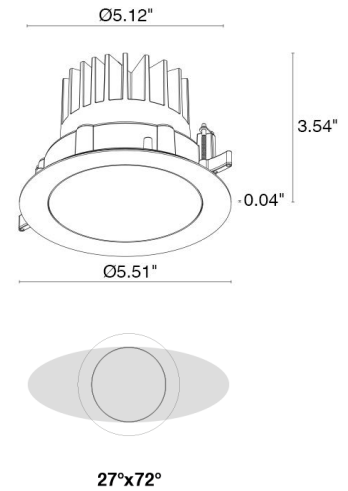

ALTOPIANO 3.6

Altopiano is a family of compact, recessed outdoor downlights available in 3 sizes, round or square, suitable for hospitality and residential sectors, as well as steam rooms and natatoriums, NOT saunas. Available in static white, RGBW mixing or Dim to Warm. Altopiano 3.6 is the 5.5" round, Dim to Warm version.

TECHNICAL DATA

Wattage / Input	15W (350mA - Steam Rooms / 500mA - General Use)
Power Supply	Remote, not included. See page 2.
Construction	Body: Thermally Conductive Technopolymer Trim: Stainless Steel Lens: Diffuse or Extra-clear Glass Cable Length: 1.64' standard
Ceiling Thickness	Works with ceilings 1/8" to 1" thick For ceilings 3/64" to 5/64" thick, use spring clips
CCT	Dim to Warm (1800K-3000K)
CRI	>90
Delivered Lumens	1068 lm (3000K, 31°, 500mA)
Efficacy	71.2 lm/W (3000K, 31°)
Optics	6 Standard (see below)
Finishes	5 Standard, Custom RAL on request
Fixture Dimensions	Ø5.51" x 3.54" h
Cut-out Size	Ø5.12"
Fixture Weight	1.76 lbs
LED Source	1 COB LED
Lumen Maintenance	55,000 hrs L90, B10 (Ta 25°C)
Color Consistency	3-Step MacAdam
Operating Temp.	-4°F to +113°F
IP Rating	IP66
IK Rating	IK08

Fixture Dimensions

ORDERING INFORMATION

Example: AP36101001WOLF or AP36101001WOLF-ST. Accessories / Power Supplies ordered separately.

AP3610	1D		W			-	
Model #	Power	Accessories	CCT	Optics	Finish		
AP3610	10 - Remote <i>Drivers on page 2</i>	00 - None 01 - Honeycomb 02 - Anti-Glare Shield <i>NOTE: Honeycomb Louvre and Anti-Glare Shield not available on 0D (Diffuse) or 0W (27°x72°)</i>	W - Dim to Warm <i>(1800K-3000K)</i>	0S - 25° 0M - 31° 0L - 40° 0K - 61° 0W - 27° x 72° 0D - Diffuse	H - Anthracite T - Cor-ten F - Gray E - White 7 - Primer C - Custom RAL <i>(consult factory for "C")</i>		ST <i>NOTE: Add suffix if fixture is going to used in a steam room. NOT for use in saunas.</i>