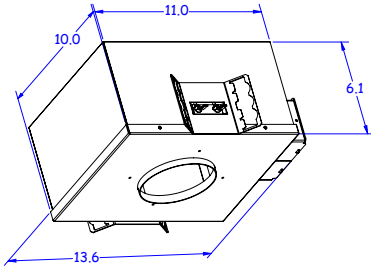

ACCESSORIES

Installation

WCA17-DP

IC / JA8 Housing

WGA03

Retaining Spring Clip

Use for ceilings 1/8" min. to 3/8" max. thick

Anti-Glare

Honeycomb Louvre

Built into the fixture

The honeycomb louvre can be provided on all fixed optics except for diffuse and elliptical optics

Anti-glare Shield

Built into the fixture

The anti-glare shield can be provided on all fixed optics except for diffuse and elliptical optics

Various

WNAP10A0

Anti-Fall Kit

PHOTOMETRIC DATA

See IES Files

Job Name/Date:

Fixture Type Designation: