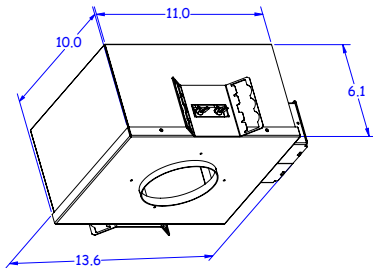

SUGGESTED POWER SUPPLIES

400mA

Part Number	Description	Input/Output	# of Fixtures
PPLT00465-P	0-10V Dimming to 1.0%	120-277VAC to 400mA, 20W, Class 2, DAMP	1-1
PPLT00467-P	0-10V Dimming to 1.0%	120-277VAC to 400mA, 50W, Class 2, DAMP	1-1
PPLT00538-P	0-10V Dimming to 0.1%	120-277VAC to 400mA, 100W, Class 2	1-4

For other power supply options consult factory.

ACCESSORIES

Installation

WCA20-DP

IC / JA8 Housing

ACCESSORIES

Anti-Glare

WGA03

Retaining Spring Clip
Use for ceilings 1/8" min. to 3/8" max. thick

Honeycomb Louvre

Built into the fixture
The honeycomb louvre can be provided on all fixed optics except for diffuse and elliptical optics

Anti-glare Shield

Built into the fixture
The anti-glare shield can be provided on all fixed optics except for diffuse and elliptical optics

Various

WNAP10A0
Anti-Fall Kit

PHOTOMETRIC DATA

See IES Files

Job Name/Date:

Fixture Type Designation: