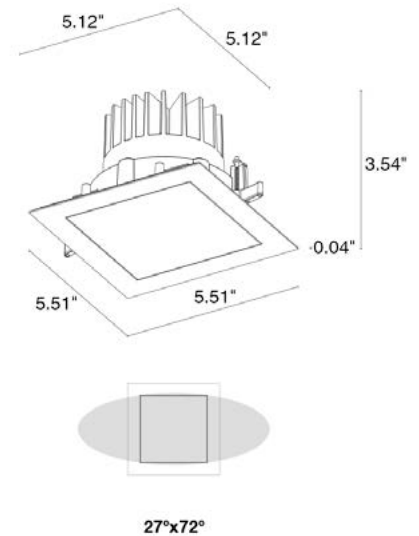

ALTOPIANO 3.7

Altopiano is a family of compact, recessed outdoor downlights available in 3 sizes, round or square, suitable for hospitality and residential sectors, as well as steam rooms, NOT saunas. Available in static white, RGBW mixing or Dim to Warm. Altopiano 3.7 is the 5.5" square, Dim to Warm version.

TECHNICAL DATA

Wattage / Input	15W (400mA)
Power Supply	Remote, not included. See page 2.
Construction	Body: Thermally Conductive Technopolymer Trim: Stainless Steel Lens: Diffuse or Extra-clear Glass Cable Length: 1.64' standard
Ceiling Thickness	Works with ceilings 1/8" to 1" thick. For ceilings 3/64" to 5/64" thick, use spring clips
CCT	Dim to Warm (1800K-3000K)
CRI	>90
Delivered Lumens	1068 lm (3000K, 31°)
Efficacy	71.2 lm/W (3000K, 31°)
Optics	6 Standard (see below)
Finishes	5 Standard, Custom RAL on request
Fixture Dimensions	5.51" x 5.51" x 3.54" h
Cut-out Size	5.12" x 5.12"
Fixture Weight	1.54 lbs
LED Source	1 COB LED
Lumen Maintenance	55,000 hrs L90, B10 (Ta 25°C)
Color Consistency	3-Step MacAdam
Operating Temp.	-4°F to +113°F
IP Rating	IP66
IK Rating	IK07

Fixture Dimensions

ORDERING INFORMATION

Example: AP37101001W0KF. Accessories / Power Supplies ordered separately.

AP3710	10		W		
Model #	Control System	Accessories	CCT	Optics	Finish
AP3710	10 - Remote <i>Drivers on page 2</i>	00 - None 01 - Honeycomb 02 - Anti-Glare Shield <i>Honeycomb Louvre and Anti-Glare Shield not available on 0D (Diffuse) or 0W (27°x72°)</i>	W - Dim to Warm <i>(1800K-3000K)</i>	0S - 25° 0M - 31° 0L - 40° 0K - 61° 0W - 27° x 72° 0D - Diffuse	H - Anthracite T - Cor-ten F - Gray E - White 7 - Primer C - Custom RAL <i>(consult factory for "C")</i>