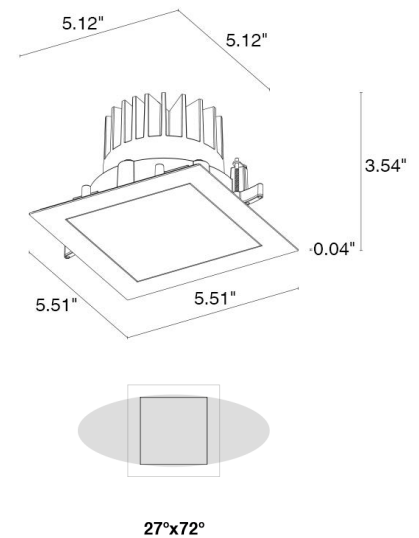

ALTOPIANO 3.7

Altopiano is a family of compact, recessed outdoor downlights available in 3 sizes, round or square, suitable for hospitality and residential sectors, as well as steam rooms, NOT saunas. Available in static white, RGBW mixing or Dim to Warm. Altopiano 3.7 is the 5.5" square, Dim to Warm version.

TECHNICAL DATA

Wattage / Input	15W (400mA)
Power Supply	Remote, not included. See page 2.
Construction	Body: Thermally Conductive Technopolymer Trim: Stainless Steel Lens: Diffuse or Extra-clear Glass Cable Length: 1.64' standard
Ceiling Thickness	Works with ceilings 1/8" to 1" thick. For ceilings 3/64" to 5/64" thick, use spring clips
CCT	Dim to Warm (1800K-3000K)
CRI	>90
Delivered Lumens	1068 lm (3000K, 31°)
Efficacy	71.2 lm/W (3000K, 31°)
Optics	6 Standard (see below)
Finishes	5 Standard, Custom RAL on request
Fixture Dimensions	5.51" x 5.51" x 3.54" h
Cut-out Size	5.12" x 5.12"
Fixture Weight	1.54 lbs
LED Source	1 COB LED
Lumen Maintenance	55,000 hrs L90, B10 (Ta 25°C)
Color Consistency	3-Step MacAdam
Operating Temp.	-4°F to +113°F
IP Rating	IP66
IK Rating	IK07

Fixture Dimensions

ORDERING INFORMATION

Example: AP37101001W0KF or AP37101001W0KF-ST. Accessories / Power Supplies ordered separately.

AP3710	10		W			
Model #	Power	Accessories	CCT	Optics	Finish	
AP3710	10 - Remote <i>Drivers on page 2</i>	00 - None 01 - Honeycomb 02 - Anti-Glare Shield NOTE: Honeycomb Louvre and Anti-Glare Shield not available on 0D (Diffuse) or 0W (27°x72°)	W - Dim to Warm (1800K-3000K)	0S - 25° 0M - 31° 0L - 40° 0K - 61° 0W - 27° x 72° 0D - Diffuse	H - Anthracite T - Cor-ten F - Gray E - White 7 - Primer C - Custom RAL (consult factory for "C")	ST NOTE: Add suffix if fixture is going to used in a steam room or sauna