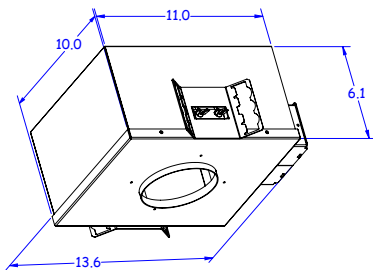

SUGGESTED POWER SUPPLIES

400mA

Part Number	Description	Input/Output	# of Fixtures
PPLT00465-P	0-10V Dimming to 1.0%	120-277VAC to 400mA, 20W, Class 2, DAMP	1-1
PPLT00467-P	0-10V Dimming to 1.0%	120-277VAC to 400mA, 50W, Class 2, DAMP	1-1
PPLT00538-P	0-10V Dimming to 0.1%	120-277VAC to 400mA, 100W, Class 2	1-4

For other power supply options consult factory.

ACCESSORIES

Installation

WCA20-DP

IC / JA8 Housing

ACCESSORIES

Anti-Glare

WGA03

Retaining Spring Clip
Use for ceilings 1/8" min. to 3/8" max. thick

Honeycomb Louvre

Built into the fixture
The honeycomb louvre can be provided on all fixed optics except for diffuse and elliptical optics

Anti-glare Shield

Built into the fixture
The anti-glare shield can be provided on all fixed optics except for diffuse and elliptical optics

Various

WNAP10A0
Anti-Fall Kit

PHOTOMETRIC DATA

See IES Files

Job Name/Date:

Fixture Type Designation: