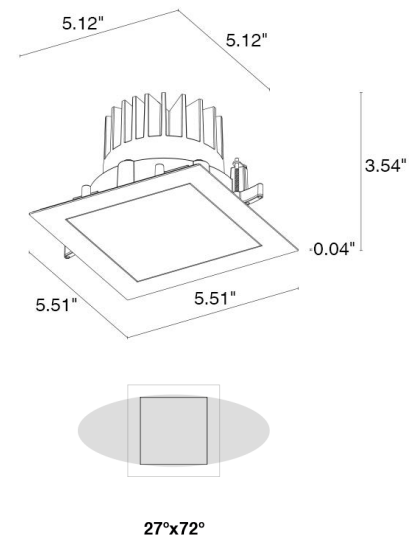

ALTOPIANO 3.7

Altopiano is a family of compact, recessed outdoor downlights available in 3 sizes, round or square, suitable for hospitality and residential sectors, as well as steam rooms and natatoriums, NOT saunas. Available in static white, RGBW mixing or Dim to Warm. Altopiano 3.7 is the 5.5" square, Dim to Warm version.

TECHNICAL DATA

Wattage / Input	15W (400mA)
Power Supply	Remote, not included. See page 2.
Construction	Body: Thermally Conductive Technopolymer Trim: Stainless Steel Lens: Diffuse or Extra-clear Glass Cable Length: 1.64' standard
Ceiling Thickness	Works with ceilings 1/8" to 1" thick. For ceilings 3/64" to 5/64" thick, use spring clips
CCT	Dim to Warm (1800K-3000K)
CRI	>90
Delivered Lumens	1068 lm (3000K, 31°)
Efficacy	71.2 lm/W (3000K, 31°)
Optics	6 Standard (see below)
Finishes	5 Standard, Custom RAL on request
Fixture Dimensions	5.51" x 5.51" x 3.54" h
Cut-out Size	5.12" x 5.12"
Fixture Weight	1.54 lbs
LED Source	1 COB LED
Lumen Maintenance	55,000 hrs L90, B10 (Ta 25°C)
Color Consistency	3-Step MacAdam
Operating Temp.	-4°F to +113°F
IP Rating	IP66
IK Rating	IK07

Fixture Dimensions

ORDERING INFORMATION

Example: AP37101001W0KF or AP37101001W0KF-ST. Accessories / Power Supplies ordered separately.

AP3710	10		W			
Model #	Power	Accessories	CCT	Optics	Finish	
AP3710	10 - Remote <i>Drivers on page 2</i>	00 - None 01 - Honeycomb 02 - Anti-Glare Shield NOTE: Honeycomb Louvre and Anti-Glare Shield not available on 0D (Diffuse) or 0W (27°x72°)	W - Dim to Warm (1800K-3000K)	0S - 25° 0M - 31° 0L - 40° 0K - 61° 0W - 27° x 72° 0D - Diffuse	H - Anthracite T - Cor-ten F - Gray E - White 7 - Primer C - Custom RAL (consult factory for "C")	ST NOTE: Add suffix if fixture is going to used in a steam room. NOT for use in saunas.