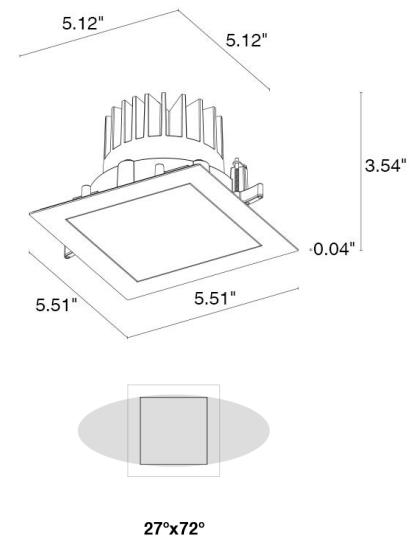

TECHNICAL DATA

Wattage / Input	15W (350mA - Steam Rooms / 500mA - General Use)
Power Supply	Remote, not included. See page 2.
Construction	Body: Thermally Conductive Technopolymer Trim: Stainless Steel Lens: Diffuse or Extra-clear Glass Cable Length: 1.64' standard
Ceiling Thickness	Works with ceilings 1/8" to 1" thick. For ceilings 3/64" to 5/64" thick, use spring clips
CCT	Dim to Warm (1800K-3000K)
CRI	>90
Delivered Lumens	1068 lm (3000K, 31°, 500mA)
Efficacy	71.2 lm/W (3000K, 31°)
Optics	6 Standard (see below)
Finishes	5 Standard, Custom RAL on request
Fixture Dimensions	5.51" x 5.51" x 3.54" h
Cut-out Size	5.12" x 5.12"
Fixture Weight	1.54 lbs
LED Source	1 COB LED
Lumen Maintenance	55,000 hrs L90, B10 (Ta 25°C)
Color Consistency	3-Step MacAdam
Operating Temp.	-4°F to +113°F
IP Rating	IP66
IK Rating	IK07

Fixture Dimensions

ORDERING INFORMATION

Example: AP37101001W0KF or AP37101001W0KF-ST. Accessories / Power Supplies ordered separately.

AP3710	10		W			
Model #	Power	Accessories	CCT	Optics	Finish	
AP3710	10 - Remote <i>Drivers on page 2</i>	00 - None 01 - Honeycomb 02 - Anti-Glare Shield NOTE: Honeycomb Louvre and Anti-Glare Shield not available on 0D (Diffuse) or 0W (27°x72°)	W - Dim to Warm (1800K-3000K)	0S - 25° 0M - 31° 0L - 40° 0K - 61° 0W - 27° x 72° 0D - Diffuse	H - Anthracite T - Cor-ten F - Gray E - White 7 - Primer C - Custom RAL (consult factory for "C")	ST NOTE: Add suffix if fixture is going to used in a steam room. NOT for use in saunas.