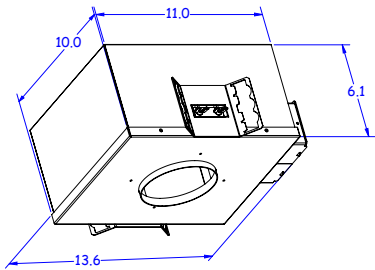

ACCESSORIES

Installation

WCA20-DP
IC / JA8 Housing

Anti-Glare

Various

PHOTOMETRIC DATA

See IES Files

Job Name/Date:

Fixture Type Designation: