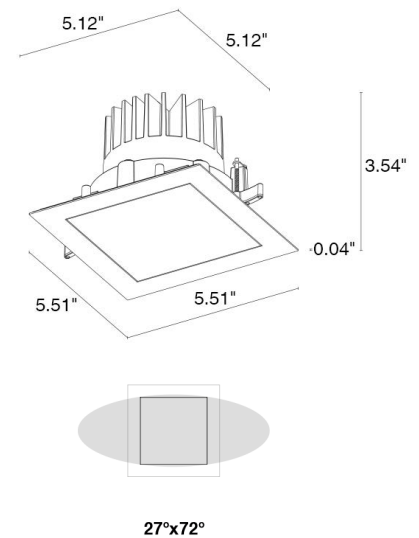

ALTOPIANO 3.7

Altopiano is a family of compact, recessed outdoor downlights available in 3 sizes, round or square, suitable for hospitality and residential sectors, as well as steam rooms and natatoriums (up to 5ppm of chlorine), NOT saunas. Available in static white, RGBW mixing or Dim to Warm. Altopiano 3.7 is the 5.5" square, Dim to Warm version.

TECHNICAL DATA

Wattage / Input	15W (350mA - Steam Rooms / 500mA - General Use)
Power Supply	Remote, not included. See page 2.
Construction	Body: Thermally Conductive Technopolymer Trim: Stainless Steel Lens: Diffuse or Extra-clear Glass Cable Length: 1.64' standard
Ceiling Thickness	Works with ceilings 1/8" to 3/4" thick For ceilings 3/64" to 1 3/8" thick, use spring clips
CCT	Dim to Warm (1800K-3000K)
CRI	>90
Delivered Lumens	1068 lm (3000K, 31°, 500mA)
Efficacy	71.2 lm/W (3000K, 31°)
Optics	6 Standard (see below)
Finishes	5 Standard, Custom RAL on request (4 Stage Marine Grade Finish)
Fixture Dimensions	5.51" x 5.51" x 3.54" h
Cut-out Size	5.12" x 5.12"
Fixture Weight	1.54 lbs
LED Source	1 COB LED
Lumen Maintenance	55,000 hrs L90, B10 (Ta 25°C)
Color Consistency	3-Step MacAdam
Operating Temp.	-4°F to +113°F
IP Rating	IP66
IK Rating	IK07

Fixture Dimensions

ORDERING INFORMATION

Example: AP37101001W0KF or AP37101001W0KF-ST. Accessories / Power Supplies ordered separately.

AP3710	10		W			
Model #	Power	Accessories	CCT	Optics	Finish	
AP3710	10 - Remote <i>Drivers on page 2</i>	00 - None 01 - Honeycomb 02 - Anti-Glare Shield <i>NOTE: Honeycomb Louvre and Anti-Glare Shield not available on 0D (Diffuse) or 0W (27°x72°)</i>	W - Dim to Warm <i>(1800K-3000K)</i>	0S - 25° 0M - 31° 0L - 40° 0K - 61° 0W - 27° x 72° 0D - Diffuse	H - Anthracite T - Cor-ten F - Gray E - White 7 - Primer C - Custom RAL <i>(consult factory for "C")</i>	.ST .NAT <i>NOTE: Add suffix if fixture is going to be used in steam room or natatorium (up to 5ppm chlorine). NOT for use in saunas.</i>