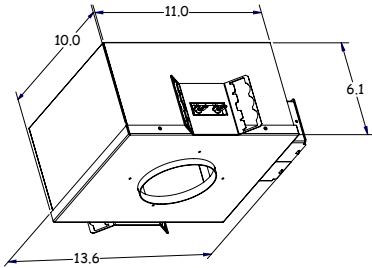

ACCESSORIES Installation

WCA20-DP
IC / JA8 Housing