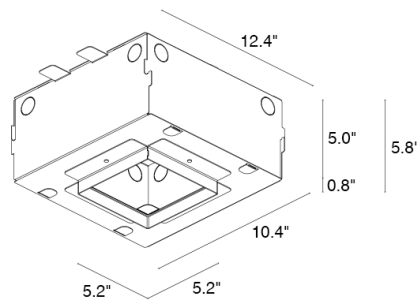

For other power supply options consult factory.

Job Name/Date:

Fixture Type Designation:

ACCESSORIES Installation

WCA20-DP
IC / JA8 Housing

WCA20
Housing for Concrete Ceilings

WGA03
Retaining Spring Clip
Use for ceilings 3/64" min.
to 1 3/8" max. thick