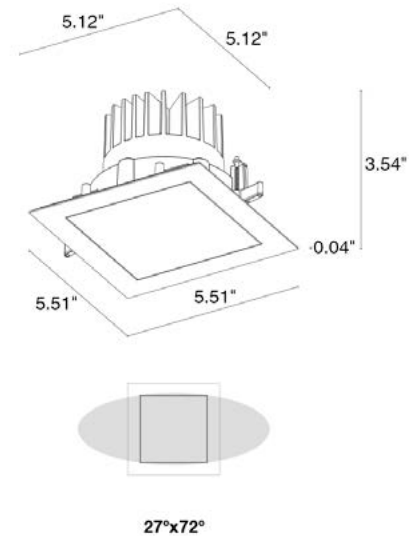

## TECHNICAL DATA

<b>Wattage / Input</b>	15W (400mA)
<b>Power Supply</b>	Remote, not included. See page 2.
<b>Construction</b>	Body: Thermally Conductive Technopolymer Trim: Stainless Steel Lens: Diffuse or Extra-clear Glass Cable Length: 1.64' standard
<b>Ceiling Thickness</b>	Works with ceilings 1/8" to 1" thick. For ceilings 3/64" to 5/64" thick, use spring clips
<b>CCT</b>	Dim to Warm (1800K-3000K)
<b>CRI</b>	>90
<b>Delivered Lumens</b>	1068 lm (3000K, 31°)
<b>Efficacy</b>	71.2 lm/W (3000K, 31°)
<b>Optics</b>	6 Standard (see below)
<b>Finishes</b>	5 Standard, Custom RAL on request
<b>Fixture Dimensions</b>	5.51" x 5.51" x 3.54" h
<b>Cut-out Size</b>	5.12" x 5.12"
<b>Fixture Weight</b>	1.54 lbs
<b>LED Source</b>	1 COB LED
<b>Lumen Maintenance</b>	55,000 hrs L90, B10 (Ta 25°C)
<b>Color Consistency</b>	3-Step MacAdam
<b>Operating Temp.</b>	-4°F to +113°F
<b>IP Rating</b>	IP66
<b>IK Rating</b>	IK07

Fixture Dimensions