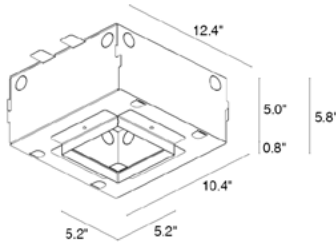

SUGGESTED POWER SUPPLIES

400mA

Part Number	Description	Input/Output	# of Fixtures
PPLT00465-P	0-10V Dimming to 1.0%	120-277VAC to 400mA, 20W, Class 2, DAMP	1-1
PPLT00467-P	0-10V Dimming to 1.0%	120-277VAC to 400mA, 50W, Class 2, DAMP	1-1
PPLT00538-P	0-10V Dimming to 0.1%	120-277VAC to 400mA, 100W, Class 2	1-4

For other power supply options consult factory.

ACCESSORIES

Installation

WCA20

Outer Casing
For solid ceilings (concrete)
Consult factory for regular ceilings

WGA03

Retaining Spring Clip
Use for ceilings 1/8" min. to 3/8" max. thick

ACCESSORIES

Anti-Glare

Honeycomb Louvre

Built into the fixture
The honeycomb louvre can be provided on all fixed optics except for diffuse and elliptical optics

Anti-glare Shield

Built into the fixture
The anti-glare shield can be provided on all fixed optics except for diffuse and elliptical optics

Various

WNAP10A0
Anti-Fall Kit

PHOTOMETRIC DATA

See IES Files

Job Name/Date:

Fixture Type Designation: