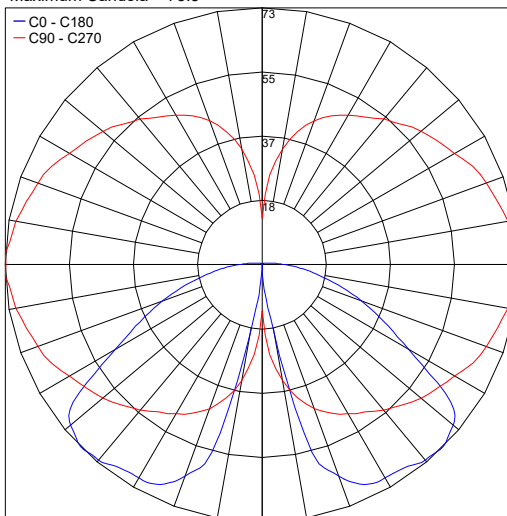

## ORDERING INFORMATION

Example: LNLA20040AHB7ZL.US.

LNLA20			H	B7Z		US
Model No.	Height	Optics	CCT		Finish	
LNLA20	018 - 7.1" (18 cm) 040 - 15.8" (40 cm) 060 - 23.6" (60 cm)	A - Single Asymmetric 4 - Double Asymmetric	H - 3000K	B7Z	L - Graphite V - Oxide H - Gray	US

## PHOTOMETRIC DATA

Note: All photometric data is 3000K

Maximum Candela = 73.3

Maximum Candela = 73.3

Job Name/Date:

Fixture Type Designation: