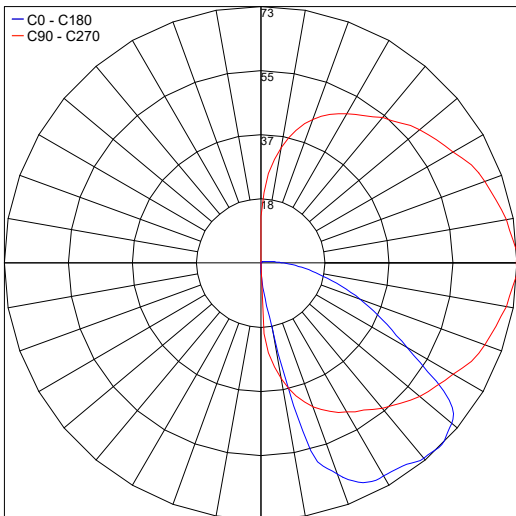

## ORDERING INFORMATION

Example: LNLA20040AHB7ZL.US.

LNLA20			H	B7Z		US
Model No.	Height	Optics	CCT		Finish	
LNLA20	018 - 7.1" (18 cm) 040 - 15.8" (40 cm) 060 - 23.6" (60 cm)	A - Single Asymmetric 4 - Double Asymmetric	H - 3000K	B7Z	L - Graphite V - Oxide H - Gray	US

## PHOTOMETRIC DATA

Note: All photometric data is 3000K

Maximum Candela = 73.3

Maximum Candela = 73.3

Job Name/Date:

Fixture Type Designation: