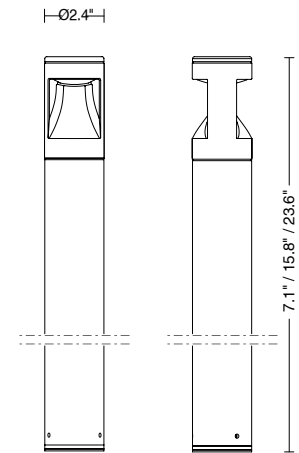

Lako is an IP65-rated, asymmetrical luminaire that is available as a bollard or wall-mounted cylindrical fixture with a single or double diffused light beam. The Lako bollard is available in 3 different heights, 3000K as standard, and a graphite or oxide powder paint finish. Dark Sky compliant for output below 80°.

## TECHNICAL DATA

<b>Wattage</b>	6W
<b>Power Supply</b>	Remote 400mA, not included. See page 2.
<b>Construction</b>	Body: Die-Cast Extruded Aluminum Lens: Opal polycarbonate
<b>CCT</b>	3000K
<b>BUG Rating</b>	B0-U1-G0
<b>CRI</b>	>90
<b>Delivered Lumens</b>	108 lm per beam Dark Sky compliant, output below 80°
<b>Efficacy</b>	18 lm/W per beam
<b>Optics</b>	Asymmetric
<b>Finishes</b>	Graphite, Oxide
<b>Fixture Dimensions</b>	Ø2.4" x 7.1" / 15.8" / 23.6"
<b>Lumen Maintenance</b>	L70 >50,000hrs (Ta 40°C)
<b>Color Consistency</b>	3-Step MacAdam
<b>IP Rating</b>	IP65
<b>Impact Resistance</b>	IK08

Fixture Dimensions

## ORDERING INFORMATION

Example: LNLA20040AHB7ZL.US.

LNLA20			H	B7Z		US
Model No.	Height	Optics	CCT		Finish	
LNLA20	018 - 7.1" (18 cm) 040 - 15.8" (40 cm) 060 - 23.6" (60 cm)	A - Single Asymmetric 4 - Double Asymmetric	H - 3000K	B7Z	L - Graphite V - Oxide H - Gray	US