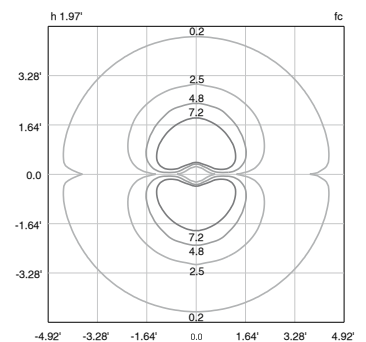

An asymmetrical light with single or double emission, a bollard available in three different heights 7.1", 15.8" or 23.6" and perfect for the functional lighting of walkways or driveways of parks and gardens. The lens is opal, the design is modern, functional and minimalist and can always be perfectly integrated into the design context, thanks to the very high adaptability of the graphite powder paint finish.

	SINGLE ASYMMETRIC	DOUBLE ASYMMETRIC
Source lamp	LED 6W	LED 6W
Total wattage	6W	6W
Voltage	400mA, 50-60 Hz	400mA, 50-60 Hz
Control	On/Off	On/Off
Light color	3000K	3000K
Delivered lumens *Lumens at source	108 lm (600 lm*)	216 lm (600 lm*)
Luminous efficacy	18 lm/W	36 lm/W
McADAM steps	3	3
Beam	Asymmetric	Double asymmetric
CRI	> 90	> 90
Life time	L70 > 50.000 h Ta 40°C	L70 > 50.000 h Ta 40°C
IP rating	IP65	IP65
IK rating	IK08	IK08