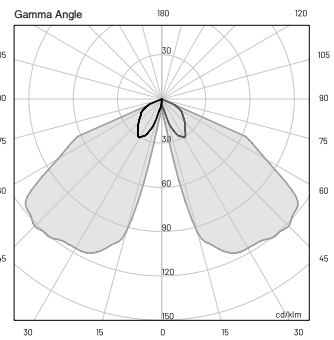

An asymmetrical light with single or double emission, a bollard available in three different heights 7.1", 15.8" or 23.6" and perfect for the functional lighting of walkways or driveways of parks and gardens. The lens is opal, the design is modern, functional and minimalist and can always be perfectly integrated into the design context, thanks to the very high adaptability of the graphite powder paint finish.

	SINGLE ASYMMETRIC	DOUBLE ASYMMETRIC
Source lamp	LED 6W	LED 6W
Total wattage	6W	6W
Voltage	400mA, 50-60 Hz	400mA, 50-60 Hz
Control	On/Off	On/Off
Light color	3000K	3000K
Delivered lumens *Lumens at source	108 lm (600 lm*)	216 lm (600 lm*)
Luminous efficacy	18 lm/W	36 lm/W
McADAM steps	3	3
Beam	Asymmetric	Double asymmetric
CRI	> 90	> 90
Life time	L70 > 50.000 h Ta 40°C	L70 > 50.000 h Ta 40°C
IP rating	IP65	IP65
IK rating	IK08	IK08