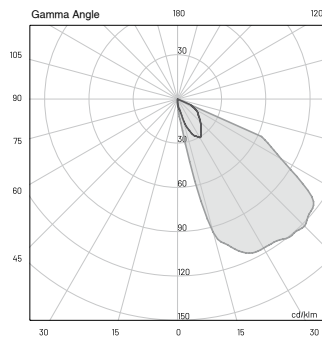

An asymmetrical light with single or double emission, a bollard available in three different heights 7.1", 15.8" or 23.6" and perfect for the functional lighting of walkways or driveways of parks and gardens. The lens is opal, the design is modern, functional and minimalist and can always be perfectly integrated into the design context, thanks to the very high adaptability of the graphite powder paint finish.

Technological but simple, minimal in its 3D: Lako's cylindrical body is resistant and made of die-cast extruded aluminum.

LAKO | WALL LAMP AVAILABLE

lako

6W

SINGLE ASYMMETRIC • DOUBLE ASYMMETRIC

TECHNICAL SPECIFICATIONS

	SINGLE ASYMMETRIC	DOUBLE ASYMMETRIC
Source lamp	LED 6W	LED 6W
Total wattage	6W	6W
Voltage	400mA, 50-60 Hz	400mA, 50-60 Hz
Control	On/Off	On/Off
Light color	3000K	3000K
Delivered lumens *Lumens at source	108 lm (600 lm*)	216 lm (600 lm*)
Luminous efficacy	18 lm/W	36 lm/W
McADAM steps	3	3
Beam	Asymmetric	Double asymmetric
CRI	> 90	> 90
Life time	L70 > 50.000 h Ta 40°C	L70 > 50.000 h Ta 40°C
IP rating	IP65	IP65
IK rating	IK08	IK08