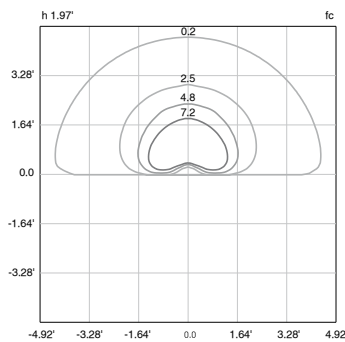

An asymmetrical light with single or double emission, a bollard available in three different heights 7.1", 15.8" or 23.6" and perfect for the functional lighting of walkways or driveways of parks and gardens. The lens is opal, the design is modern, functional and minimalist and can always be perfectly integrated into the design context, thanks to the very high adaptability of the graphite powder paint finish.

	SINGLE ASYMMETRIC	DOUBLE ASYMMETRIC
Source lamp	LED 6W	LED 6W
Total wattage	6W	6W
Voltage	400mA, 50-60 Hz	400mA, 50-60 Hz
Control	On/Off	On/Off
Light color	3000K	3000K
Delivered lumens *Lumens at source	108 lm (600 lm*)	216 lm (600 lm*)
Luminous efficacy	18 lm/W	36 lm/W
McADAM steps	3	3
Beam	Asymmetric	Double asymmetric
CRI	> 90	> 90
Life time	L70 > 50.000 h Ta 40°C	L70 > 50.000 h Ta 40°C
IP rating	IP65	IP65
IK rating	IK08	IK08