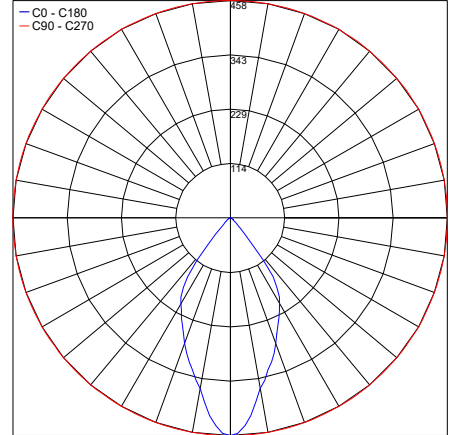

PHOTOMETRIC FILENAME : LYRAS 80 WALL 30K SINGLE WIDE 54° - LY50PARWHB10X.IES

Maximum Candela = 3080.3