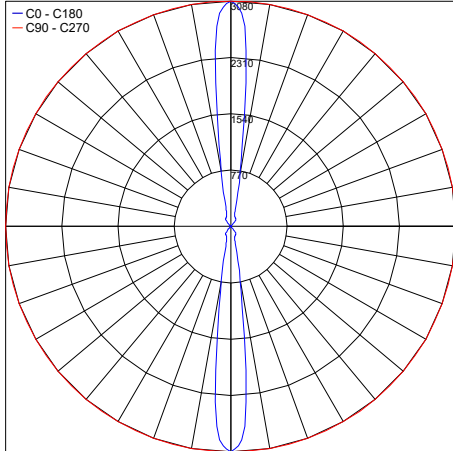

PHOTOMETRIC FILENAME : LYRAS 80 WALL DOUBLE SPOT - LY50PAR1_B10.IES

Maximum Candela = 711.9