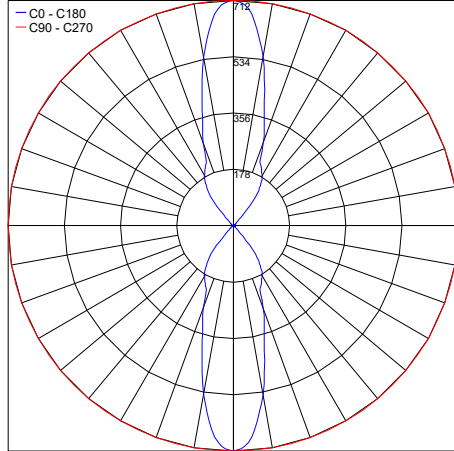

PHOTOMETRIC FILENAME : LYRAS 80 WALL DOUBLE MEDIUM - LY50PAR2_B10.IES

Maximum Candela = 457.6