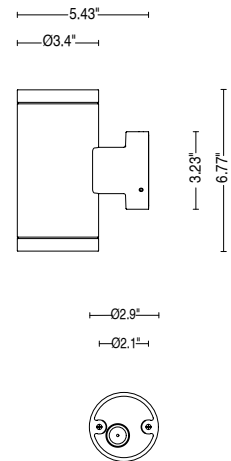

LYRAS 80 - WALL

LYRAS 80 WALL is a single or double beam, wall-mounted, Ø3.4" cylinder luminaire that can be suitable for outdoor installation thanks to its IP66 rating. It is available with spot, medium or wide flood optics, and 2 standard finishes.

TECHNICAL DATA

Wattage	6.4W Single (4.5W LED) 12W Double (9W LED)
Power Supply	Integral 120-277VAC
Dimming	On/Off - Dimmable on Request
Construction	Body: Die-Cast Aluminum Lens: Extra-clear Tempered Glass 0.31" (8 mm)
CCT	3000K, 4000K
BUG Rating	B1-U0-G0 (Lyras 80 Single 14°, 32°, 54°) B1-U3-G0 (Lyras 80 Double 14°, 32°, 54°)
CRI	>90
Delivered Lumens	400 lm per beam (14°, 3000K) 384 lm per beam (32°, 3000K) 384 lm per beam (54°, 3000K)
Efficacy	62.5 lm/W per beam (14°, 3000K) 61 lm/W per beam (32°, 3000K) 61 lm/W per beam (54°, 3000K)
Optics	14° (Spot), 32° (Medium), 54° (Wide Flood)
Finishes	Graphite, Gray
Fixture Dimensions	Ø3.4" x 6.8"
Lumen Maintenance	L70 >50,000hrs (Ta 40°C)
Color Consistency	3-Step MacAdam
IP Rating	IP66
Impact Resistance	IK08

Fixture Dimensions

ORDERING INFORMATION

Example: LNL50PARSHBAZH.US.

LNL50PAR			BAZ		US
Model No.	Optics	CCT	BAZ	Finish	
LNL50PAR	S - 14° Spot M - 32° Medium W - 54° Wide Flood 1 - Double 14° Spot 2 - Double 32° Medium 3 - Double 54° Wide 6 - Double Spot 14° / Wide 54°	H - 3000K N - 4000K		L - Graphite H - Gray	US

Job Name/Date:

Fixture Type Designation:

PHOTOMETRIC DATA

Note: All photometric data is 3000K

Maximum Candela = 3080.3

PHOTOMETRIC FILENAME : LYRAS 80 WALL 30K SINGLE SPOT 14° - LY50PARSHB10X.IES

Maximum Candela = 711.9