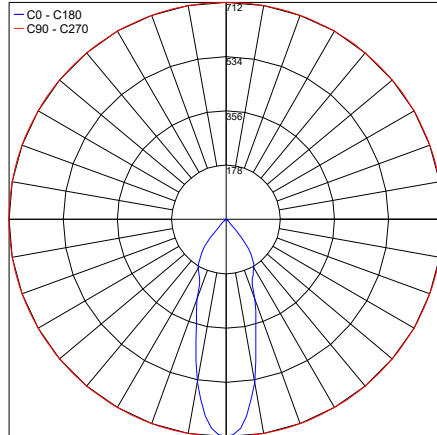

TECHNICAL DATA

Wattage	6.4W Single (4.5W LED) 12W Double (9W LED)
Power Supply	Integral 120-277VAC
Dimming	On/Off - Dimmable on Request
Construction	Body: Die-Cast Aluminum Lens: Extra-clear Tempered Glass 0.31" (8 mm)
CCT	3000K, 4000K
BUG Rating	B1-U0-G0 (Lyras 80 Single 14°, 32°, 54°) B1-U3-G0 (Lyras 80 Double 14°, 32°, 54°)
CRI	>90
Delivered Lumens	400 lm per beam (14°, 3000K) 384 lm per beam (32°, 3000K) 384 lm per beam (54°, 3000K)
Efficacy	62.5 lm/W per beam (14°, 3000K) 61 lm/W per beam (32°, 3000K) 61 lm/W per beam (54°, 3000K)
Optics	14° (Spot), 32° (Medium), 54° (Wide Flood)
Finishes	Graphite, Gray
Fixture Dimensions	Ø3.4" x 6.8"
Lumen Maintenance	L70 >50,000hrs (Ta 40°C)
Color Consistency	3-Step MacAdam
IP Rating	IP66
Impact Resistance	IK08

Fixture Dimensions

ORDERING INFORMATION

Example: LNL50PARSHBAZH.US.

LNL50PAR			BAZ		US
Model No.	Optics	CCT	BAZ	Finish	
LNL50PAR	S - 14° Spot M - 32° Medium W - 54° Wide Flood 1 - Double 14° Spot 2 - Double 32° Medium 3 - Double 54° Wide 6 - Double Spot 14° / Wide 54°	H - 3000K N - 4000K		L - Graphite H - Gray	US

Job Name/Date:

Fixture Type Designation:

PHOTOMETRIC DATA

Note: All photometric data is 3000K

Maximum Candela = 3080.3

PHOTOMETRIC FILENAME : LYRAS 80 WALL 30K SINGLE SPOT 14° - LY50PARSHB10X.IES

Maximum Candela = 711.9

PHOTOMETRIC FILENAME : LYRAS 80 WALL 30K SINGLE MEDIUM 32° - LY50PARMHB10X.IES

Maximum Candela = 457.6

PHOTOMETRIC FILENAME : LYRAS 80 WALL 30K SINGLE WIDE 54° - LY50PARWHB10X.IES

Maximum Candela = 3080.3