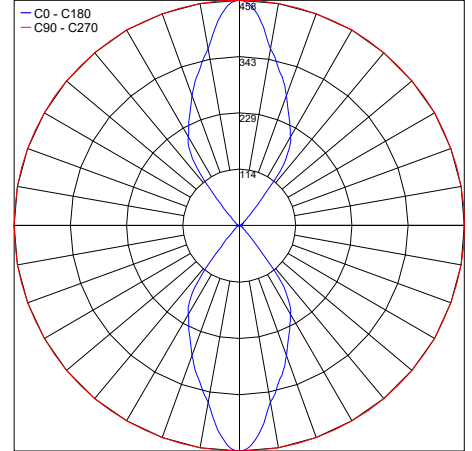

PHOTOMETRIC FILENAME : LYRAS 80 WALL DOUBLE WIDE - LY50PAR3_B10.IES

Job Name/Date:

Fixture Type Designation: