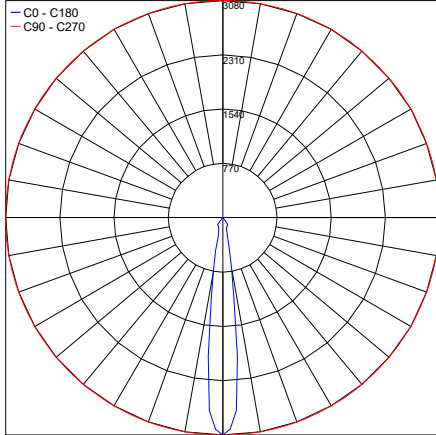

TECHNICAL DATA

Wattage	6.4W Single (4.5W LED) 12W Double (9W LED)
Power Supply	Integral 120-277VAC
Dimming	On/Off - Dimmable on Request
Construction	Body: Die-Cast Aluminum Lens: Extra-clear Tempered Glass 0.31" (8 mm)
CCT	3000K, 4000K
BUG Rating	B1-U0-G0 (Lyras 80 Single 14°, 32°, 54°) B1-U3-G0 (Lyras 80 Double 14°, 32°, 54°)
CRI	>90
Delivered Lumens	400 lm per beam (14°, 3000K) 384 lm per beam (32°, 3000K) 384 lm per beam (54°, 3000K)
Efficacy	62.5 lm/W per beam (14°, 3000K) 61 lm/W per beam (32°, 3000K) 61 lm/W per beam (54°, 3000K)
Optics	14° (Spot), 32° (Medium), 54° (Wide Flood)
Finishes	Graphite, Gray
Fixture Dimensions	Ø3.4" x 6.8"
Lumen Maintenance	L70 >50,000hrs (Ta 40°C)
Color Consistency	3-Step MacAdam
IP Rating	IP66
Impact Resistance	IK08

Fixture Dimensions

ORDERING INFORMATION

Example: LNL50PARSHBAZH.US.

LNL50PAR			BAZ		US
Model No.	Optics	CCT	BAZ	Finish	
LNL50PAR	S - 14° Spot M - 32° Medium W - 54° Wide Flood 1 - Double 14° Spot 2 - Double 32° Medium 3 - Double 54° Wide 6 - Double Spot 14° / Wide 54°	H - 3000K N - 4000K		L - Graphite H - Gray	US

Job Name/Date:

Fixture Type Designation:

PHOTOMETRIC DATA

Note: All photometric data is 3000K

Maximum Candela = 3080.3

PHOTOMETRIC FILENAME : LYRAS 80 WALL 30K SINGLE SPOT 14° - LY50PARSHB10X.IES

Maximum Candela = 711.9