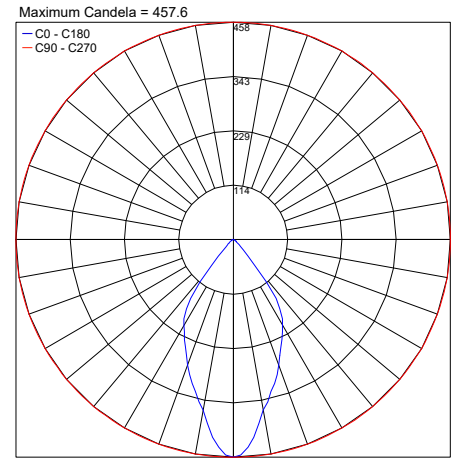

TECHNICAL DATA

Wattage	6.4W Single 12W Double
Power Supply	Integral 120-277VAC
Dimming	On/Off - Dimmable on Request
Construction	Body: Die-Cast Aluminum Lens: Extra-clear Tempered Glass 0.31" (8 mm)
CCT	2700K, 3000K, 4000K
BUG Rating	B1-U0-G0 (Lyras 80 Single 14°, 32°, 54°) B1-U3-G0 (Lyras 80 Double 14°, 32°, 54°)
CRI	>90
Delivered Lumens	400 lm per beam (14°, 3000K) 384 lm per beam (32°, 3000K) 384 lm per beam (54°, 3000K)
Efficacy	62.5 lm/W per beam (14°, 3000K) 61 lm/W per beam (32°, 3000K) 61 lm/W per beam (54°, 3000K)
Optics	14° (Spot), 32° (Medium), 54° (Wide Flood)
Finishes	Graphite, Gray
Fixture Dimensions	Ø3.4" x 6.8"
Lumen Maintenance	L80, B15 >60,000hrs (Ta 40°C)
Color Consistency	3-Step MacAdam
IP Rating	IP66
Impact Resistance	IK08

Fixture Dimensions

ORDERING INFORMATION

Example: LNL50PARSHBAZH.US.

LNL50PAR			BAZ		US
Model No.	Optics	CCT	BAZ	Finish	US
LNL50PAR	S - 14° Spot M - 32° Medium W - 54° Wide Flood 1 - Double 14° Spot 2 - Double 32° Medium 3 - Double 54° Wide 6 - Double Spot 14° / Wide 54°	Y - 2700K H - 3000K N - 4000K		L - Graphite H - Gray	US

Job Name/Date:

Fixture Type Designation:

PHOTOMETRIC DATA

Note: All photometric data is 3000K

PHOTOMETRIC FILENAME : LYRAS 80 WALL 30K SINGLE SPOT 14° - LY50PARSHB10X.IES

PHOTOMETRIC FILENAME : LYRAS 80 WALL 30K SINGLE MEDIUM 32° - LY50PARMH10X.IES

PHOTOMETRIC FILENAME : LYRAS 80 WALL 30K SINGLE WIDE 54° - LY50PARWHB10X.IES

PHOTOMETRIC FILENAME : LYRAS 80 WALL DOUBLE SPOT - LY50PAR1_B10.IES

PHOTOMETRIC FILENAME : LYRAS 80 WALL DOUBLE MEDIUM - LY50PAR2_B10.IES