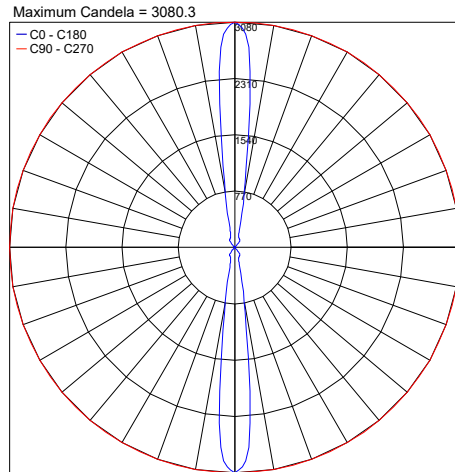

TECHNICAL DATA

Wattage	6.4W Single 12W Double
Power Supply	Integral 120-277VAC
Dimming	On/Off - Dimmable on Request
Construction	Body: Die-Cast Aluminum Lens: Extra-clear Tempered Glass 0.31" (8 mm)
CCT	2700K, 3000K, 4000K
BUG Rating	B1-U0-G0 (Lyras 80 Single 14°, 32°, 54°) B1-U3-G0 (Lyras 80 Double 14°, 32°, 54°)
CRI	>90
Delivered Lumens	400 lm per beam (14°, 3000K) 384 lm per beam (32°, 3000K) 384 lm per beam (54°, 3000K)
Efficacy	62.5 lm/W per beam (14°, 3000K) 61 lm/W per beam (32°, 3000K) 61 lm/W per beam (54°, 3000K)
Optics	14° (Spot), 32° (Medium), 54° (Wide Flood)
Finishes	Graphite, Gray
Fixture Dimensions	Ø3.4" x 6.8"
Lumen Maintenance	L80, B15 >60,000hrs (Ta 40°C)
Color Consistency	3-Step MacAdam
IP Rating	IP66
Impact Resistance	IK08

Fixture Dimensions

ORDERING INFORMATION

Example: LNL50PARSHBAZH.US.

LNL50PAR			BAZ		US
Model No.	Optics	CCT	BAZ	Finish	US
LNL50PAR	S - 14° Spot M - 32° Medium W - 54° Wide Flood 1 - Double 14° Spot 2 - Double 32° Medium 3 - Double 54° Wide 6 - Double Spot 14° / Wide 54°	Y - 2700K H - 3000K N - 4000K		L - Graphite H - Gray	US

Job Name/Date:

Fixture Type Designation:

PHOTOMETRIC DATA

Note: All photometric data is 3000K

PHOTOMETRIC FILENAME : LYRAS 80 WALL 30K SINGLE SPOT 14° - LY50PARSHB10X.IES

PHOTOMETRIC FILENAME : LYRAS 80 WALL 30K SINGLE MEDIUM 32° - LY50PARMH10X.IES

PHOTOMETRIC FILENAME : LYRAS 80 WALL 30K SINGLE WIDE 54° - LY50PARWHB10X.IES

PHOTOMETRIC FILENAME : LYRAS 80 WALL DOUBLE SPOT - LY50PAR1_B10.IES

PHOTOMETRIC FILENAME : LYRAS 80 WALL DOUBLE MEDIUM - LY50PAR2_B10.IES