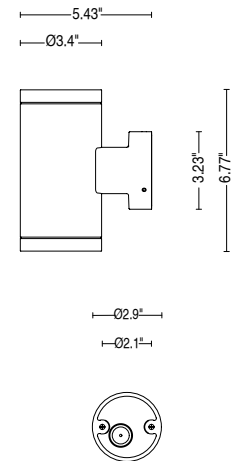

LYRAS 80 - WALL

LYRAS 80 WALL is a single or double beam, wall-mounted, Ø3.4" cylinder luminaire that can be suitable for outdoor installation thanks to its IP66 rating. It is available with spot, medium or wide flood optics, and 2 standard finishes.

TECHNICAL DATA

Wattage	6.4W Single 12W Double
Power Supply	Integral 120-277VAC
Dimming	On/Off - Dimmable on Request
Construction	Body: Die-Cast Aluminum Lens: Extra-clear Tempered Glass 0.31" (8 mm)
CCT	2700K, 3000K, 4000K
BUG Rating	B1-U0-G0 (Lyras 80 Single 14°, 32°, 54°) B1-U3-G0 (Lyras 80 Double 14°, 32°, 54°)
CRI	>90
Delivered Lumens	400 lm per beam (14°, 3000K) 384 lm per beam (32°, 3000K) 384 lm per beam (54°, 3000K)
Efficacy	62.5 lm/W per beam (14°, 3000K) 61 lm/W per beam (32°, 3000K) 61 lm/W per beam (54°, 3000K)
Optics	14° (Spot), 32° (Medium), 54° (Wide Flood)
Finishes	Graphite, Gray
Fixture Dimensions	Ø3.4" x 6.8"
Lumen Maintenance	L80, B15 >60,000hrs (Ta 40°C)
Color Consistency	3-Step MacAdam
IP Rating	IP66
Impact Resistance	IK08

Fixture Dimensions

ORDERING INFORMATION

Example: LNL50PARSHBAZH.US.

LNL50PAR			BAZ		US
Model No.	Optics	CCT	BAZ	Finish	US
LNL50PAR	S - 14° Spot M - 32° Medium W - 54° Wide Flood 1 - Double 14° Spot 2 - Double 32° Medium 3 - Double 54° Wide 6 - Double Spot 14° / Wide 54°	Y - 2700K H - 3000K N - 4000K		L - Graphite H - Gray	US

PHOTOMETRIC FILENAME : LYRAS 80 WALL DOUBLE WIDE - LY50PAR3_B10.IES

Job Name/Date:

Fixture Type Designation: