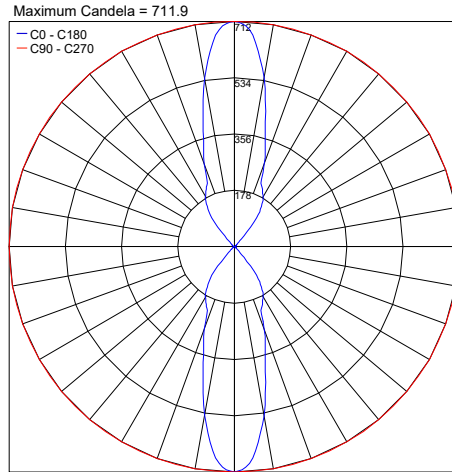

TECHNICAL DATA

Wattage	6.4W Single 12W Double
Power Supply	Integral 120-277VAC
Dimming	On/Off - Dimmable on Request
Construction	Body: Die-Cast Aluminum Lens: Extra-clear Tempered Glass 0.31" (8 mm)
CCT	2700K, 3000K, 4000K
BUG Rating	B1-U0-G0 (Lyras 80 Single 14°, 32°, 54°) B1-U3-G0 (Lyras 80 Double 14°, 32°, 54°)
CRI	>90
Delivered Lumens	400 lm per beam (14°, 3000K) 384 lm per beam (32°, 3000K) 384 lm per beam (54°, 3000K)
Efficacy	62.5 lm/W per beam (14°, 3000K) 61 lm/W per beam (32°, 3000K) 61 lm/W per beam (54°, 3000K)
Optics	14° (Spot), 32° (Medium), 54° (Wide Flood)
Finishes	Graphite, Gray
Fixture Dimensions	Ø3.4" x 6.8"
Lumen Maintenance	L80, B15 >60,000hrs (Ta 40°C)
Color Consistency	3-Step MacAdam
IP Rating	IP66
Impact Resistance	IK08

Fixture Dimensions

ORDERING INFORMATION

Example: LNL50PARSHBAZH.US.

LNL50PAR			BAZ		US
Model No.	Optics	CCT	BAZ	Finish	US
LNL50PAR	S - 14° Spot M - 32° Medium W - 54° Wide Flood 1 - Double 14° Spot 2 - Double 32° Medium 3 - Double 54° Wide 6 - Double Spot 14° / Wide 54°	Y - 2700K H - 3000K N - 4000K		L - Graphite H - Gray	US

Job Name/Date:

Fixture Type Designation:

PHOTOMETRIC DATA

Note: All photometric data is 3000K

PHOTOMETRIC FILENAME : LYRAS 80 WALL 30K SINGLE SPOT 14° - LY50PARSHB10X.IES

PHOTOMETRIC FILENAME : LYRAS 80 WALL 30K SINGLE MEDIUM 32° - LY50PARMH10X.IES

PHOTOMETRIC FILENAME : LYRAS 80 WALL 30K SINGLE WIDE 54° - LY50PARWHB10X.IES

PHOTOMETRIC FILENAME : LYRAS 80 WALL DOUBLE SPOT - LY50PAR1_B10.IES

PHOTOMETRIC FILENAME : LYRAS 80 WALL DOUBLE MEDIUM - LY50PAR2_B10.IES