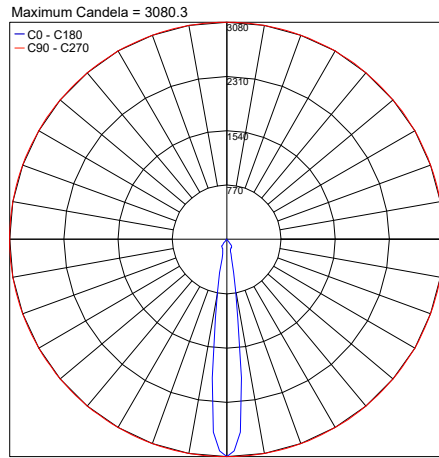

TECHNICAL DATA

Wattage	6.4W Single 12W Double
Power Supply	Integral 120-277VAC
Dimming	On/Off - Dimmable on Request
Construction	Body: Die-Cast Aluminum Lens: Extra-clear Tempered Glass 0.31" (8 mm)
CCT	2700K, 3000K, 4000K
BUG Rating	B1-U0-G0 (Lyras 80 Single 14°, 32°, 54°) B1-U3-G0 (Lyras 80 Double 14°, 32°, 54°)
CRI	>90
Delivered Lumens	400 lm per beam (14°, 3000K) 384 lm per beam (32°, 3000K) 384 lm per beam (54°, 3000K)
Efficacy	62.5 lm/W per beam (14°, 3000K) 61 lm/W per beam (32°, 3000K) 61 lm/W per beam (54°, 3000K)
Optics	14° (Spot), 32° (Medium), 54° (Wide Flood)
Finishes	Graphite, Gray
Fixture Dimensions	Ø3.4" x 6.8"
Lumen Maintenance	L80, B15 >60,000hrs (Ta 40°C)
Color Consistency	3-Step MacAdam
IP Rating	IP66
Impact Resistance	IK08

Fixture Dimensions

ORDERING INFORMATION

Example: LNL50PARSHBAZH.US.

LNL50PAR			BAZ		US
Model No.	Optics	CCT	BAZ	Finish	US
LNL50PAR	S - 14° Spot M - 32° Medium W - 54° Wide Flood 1 - Double 14° Spot 2 - Double 32° Medium 3 - Double 54° Wide 6 - Double Spot 14° / Wide 54°	Y - 2700K H - 3000K N - 4000K		L - Graphite H - Gray	US

Job Name/Date:

Fixture Type Designation:

PHOTOMETRIC DATA

Note: All photometric data is 3000K

PHOTOMETRIC FILENAME : LYRAS 80 WALL 30K SINGLE SPOT 14° - LY50PARSHB10X.IES

PHOTOMETRIC FILENAME : LYRAS 80 WALL 30K SINGLE MEDIUM 32° - LY50PARMH10X.IES