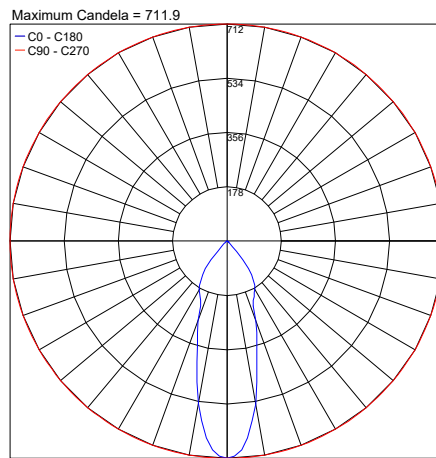

TECHNICAL DATA

Wattage	6.4W Single 12W Double
Power Supply	Integral 120-277VAC
Dimming	On/Off - Dimmable on Request
Construction	Body: Die-Cast Aluminum Lens: Extra-clear Tempered Glass 0.31" (8 mm)
CCT	2700K, 3000K, 4000K
BUG Rating	B1-U0-G0 (Lyras 80 Single 14°, 32°, 54°) B1-U3-G0 (Lyras 80 Double 14°, 32°, 54°)
CRI	>90
Delivered Lumens	400 lm per beam (14°, 3000K) 384 lm per beam (32°, 3000K) 384 lm per beam (54°, 3000K)
Efficacy	62.5 lm/W per beam (14°, 3000K) 61 lm/W per beam (32°, 3000K) 61 lm/W per beam (54°, 3000K)
Optics	14° (Spot), 32° (Medium), 54° (Wide Flood)
Finishes	Graphite, Gray
Fixture Dimensions	Ø3.4" x 6.8"
Lumen Maintenance	L80, B15 >60,000hrs (Ta 40°C)
Color Consistency	3-Step MacAdam
IP Rating	IP66
Impact Resistance	IK08

Fixture Dimensions

ORDERING INFORMATION

Example: LNL50PARSHBAZH.US.

LNL50PAR			BAZ		US
Model No.	Optics	CCT	BAZ	Finish	US
LNL50PAR	S - 14° Spot M - 32° Medium W - 54° Wide Flood 1 - Double 14° Spot 2 - Double 32° Medium 3 - Double 54° Wide 6 - Double Spot 14° / Wide 54°	Y - 2700K H - 3000K N - 4000K		L - Graphite H - Gray	US

Job Name/Date:

Fixture Type Designation:

PHOTOMETRIC DATA

Note: All photometric data is 3000K

PHOTOMETRIC FILENAME : LYRAS 80 WALL 30K SINGLE SPOT 14° - LY50PARSHB10X.IES

PHOTOMETRIC FILENAME : LYRAS 80 WALL 30K SINGLE MEDIUM 32° - LY50PARMH10X.IES

PHOTOMETRIC FILENAME : LYRAS 80 WALL 30K SINGLE WIDE 54° - LY50PARWHB10X.IES

PHOTOMETRIC FILENAME : LYRAS 80 WALL DOUBLE SPOT - LY50PAR1_B10.IES

PHOTOMETRIC FILENAME : LYRAS 80 WALL DOUBLE MEDIUM - LY50PAR2_B10.IES