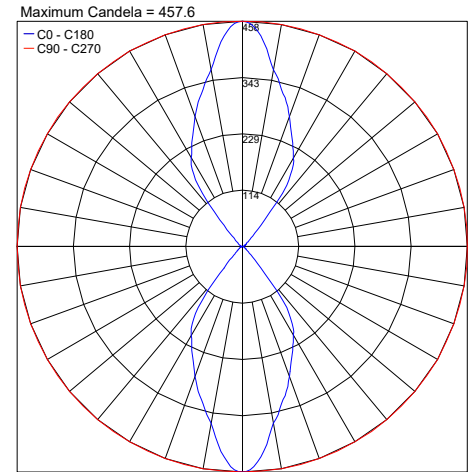

TECHNICAL DATA

Wattage	6.4W Single 12W Double
Power Supply	Integral 120-277VAC
Dimming	On/Off - Dimmable on Request
Construction	Body: Die-Cast Aluminum Lens: Extra-clear Tempered Glass 0.31" (8 mm)
CCT	2700K, 3000K, 4000K
BUG Rating	B1-U0-G0 (Lyras 80 Single 14°, 32°, 54°) B1-U3-G0 (Lyras 80 Double 14°, 32°, 54°)
CRI	>90
Delivered Lumens	400 lm per beam (14°, 3000K) 384 lm per beam (32°, 3000K) 384 lm per beam (54°, 3000K)
Efficacy	62.5 lm/W per beam (14°, 3000K) 61 lm/W per beam (32°, 3000K) 61 lm/W per beam (54°, 3000K)
Optics	14° (Spot), 32° (Medium), 54° (Wide Flood)
Finishes	Graphite, Gray
Fixture Dimensions	Ø3.4" x 6.8"
Lumen Maintenance	L80, B15 >60,000hrs (Ta 40°C)
Color Consistency	3-Step MacAdam
IP Rating	IP66
Impact Resistance	IK08

Fixture Dimensions

ORDERING INFORMATION

Example: LNL50PARSHBAZH.US.

LNL50PAR			BAZ		US
Model No.	Optics	CCT	BAZ	Finish	US
LNL50PAR	S - 14° Spot M - 32° Medium W - 54° Wide Flood 1 - Double 14° Spot 2 - Double 32° Medium 3 - Double 54° Wide 6 - Double Spot 14° / Wide 54°	Y - 2700K H - 3000K N - 4000K		L - Graphite H - Gray	US

Job Name/Date:

Fixture Type Designation:

PHOTOMETRIC DATA

Note: All photometric data is 3000K

PHOTOMETRIC FILENAME : LYRAS 80 WALL 30K SINGLE SPOT 14° - LY50PARSHB10X.IES

PHOTOMETRIC FILENAME : LYRAS 80 WALL 30K SINGLE MEDIUM 32° - LY50PARMH10X.IES

PHOTOMETRIC FILENAME : LYRAS 80 WALL 30K SINGLE WIDE 54° - LY50PARWHB10X.IES

PHOTOMETRIC FILENAME : LYRAS 80 WALL DOUBLE SPOT - LY50PAR1_B10.IES

PHOTOMETRIC FILENAME : LYRAS 80 WALL DOUBLE MEDIUM - LY50PAR2_B10.IES