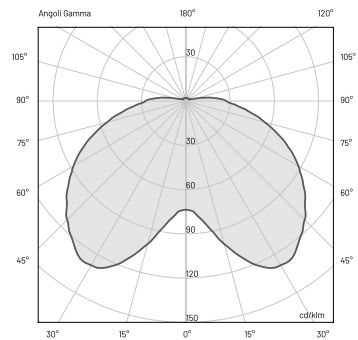

MORPHIS_3 | PENDANT
MORPHIS_1 | BOLLARD
MORPHIS_1 | POLE
MORPHIS_2 | POLE
MORPHIS_3 | POLE

morphis_3

DIFFUSE

29W

TECHNICAL SPECIFICATIONS

	DIFFUSE
Source lamp	LED 29W
Total wattage	30W
Voltage	700mA, 50-60 Hz
Control	On/Off • dimmable on request
Light color	3000K • 4000K • other colors on request
Delivered lumens *Source lumens	1700 lm (3400 lm*) @ 3000K 1800 lm (3600 lm*) @ 4000K
Luminous efficacy	48 lm/W @ 3000K 52 lm/W @ 4000K
McADAM steps	3
Beam	Diffuse
CRI	> 90
Life time	L70 > 50.000 h Ta 40°C
IP rating	IP65
IK rating	IK08