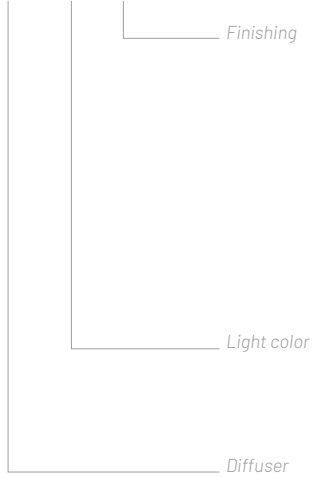

ORDER CODE

MO 3 _ PAR D _ BBZ _

G	Black	●
S	Black/copper	●
P	Black/green	●
R	Black/silver	●
L	Graphite	●
V	Oxide	●
N	4000K	
H	3000K	
0	Extra clear	
3	Opal	

Example MO 3 0 PAR D N B BZ L