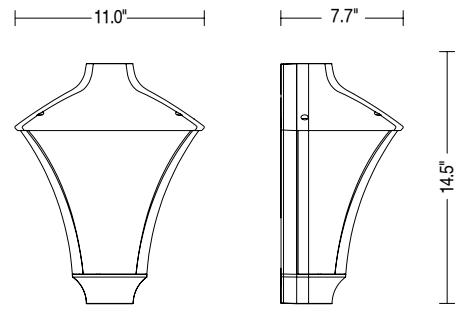

MORPHIS_3 | PENDANT
MORPHIS_1 | BOLLARD
MORPHIS_1 | POLE
MORPHIS_2 | POLE
MORPHIS_3 | POLE

morphis_1

DIFFUSE

15W

TECHNICAL SPECIFICATIONS

	DIFFUSE (EXTRA CLEAR)	DIFFUSE (OPAL)
Source lamp	LED 15W	LED 15W
Total wattage	18W	18W
Voltage	Remote 500mA, 50-60 Hz	Remote 500mA, 50-60 Hz
Control	On/Off • dimmable on request	On/Off • dimmable on request
Light color	3000K • 4000K • other colors on request	3000K • 4000K • other colors on request
Delivered lumens *Source lumens	750 lm (1700 lm*) @ 3000K 800 lm (1800 lm*) @ 4000K	600 lm (1700 lm*) @ 3000K 630 lm (1800 lm*) @ 4000K
Luminous efficacy	42 lm/W @ 3000K 45 lm/W @ 4000K	34 lm/W @ 3000K 35 lm/W @ 4000K
McADAM steps	3	3
Beam	Diffuse	Diffuse
CRI	> 90	> 90
Life time	L70 > 50.000 h Ta 40°C	L70 > 50.000 h Ta 40°C
IP rating	IP65	IP65
IK rating	IK08	IK08