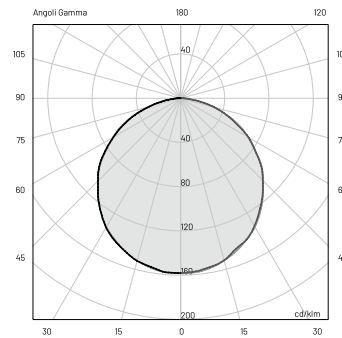

MORPHIS_4 | CEILING LAMP >
MORPHIS_4 | PENDANT
MORPHIS_4 | POLE

morphis_4

DIFFUSE

29W

TECHNICAL SPECIFICATIONS

	DIFFUSE
Source lamp	LED 29W
Total wattage	33W
Voltage	700mA, 50-60 Hz
Control	On/Off • dimmable on request
Light color	3000K • 4000K • other colors on request
Delivered lumens *Source lumens	1550 lm (3400 lm*) @ 3000K 1650 lm (3600 lm*) @ 4000K
Luminous efficacy	44 lm/W @ 3000K 47 lm/W @ 4000K
McADAM steps	3
Beam	Diffuse
CRI	> 90
Life time	L70 > 50.000 h Ta 40°C
IP rating	IP65
IK rating	IK08