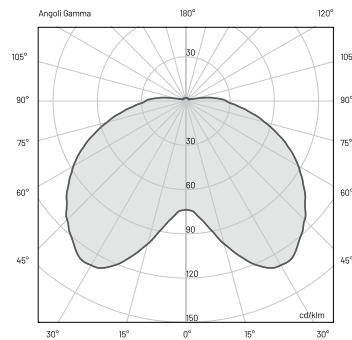

MORPHIS_3 | PENDANT
MORPHIS_1 | BOLLARD
MORPHIS_1 | POLE
MORPHIS_2 | POLE
MORPHIS_3 | POLE

morphis_2

DIFFUSE

29W

TECHNICAL SPECIFICATIONS

	DIFFUSE
Source lamp	LED 29W
Total wattage	30W
Voltage	700mA, 50-60 Hz
Control	On/Off • dimmable on request
Light color	3000K • 4000K • other colors on request
Delivered lumens *Source lumens	1700 lm (3400 lm*) @ 3000K 1800 lm (3600 lm*) @ 4000K
Luminous efficacy	48 lm/W @ 3000K 52 lm/W @ 4000K
McADAM steps	3
Beam	Diffuse
CRI	> 90
Life time	L70 > 50.000 h Ta 40°C
IP rating	IP65
IK rating	IK08