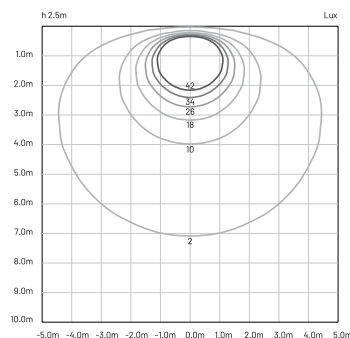

MORPHIS_4 | CEILING LAMP >
MORPHIS_4 | PENDANT
MORPHIS_4 | POLE

morphis_4

DIFFUSE

29W

TECHNICAL SPECIFICATIONS

	DIFFUSE
Source lamp	LED 29W
Total wattage	33W
Voltage	700mA, 50-60 Hz
Control	On/Off • dimmable on request
Light color	3000K • 4000K • other colors on request
Delivered lumens *Source lumens	1550 lm (3400 lm*) @ 3000K 1650 lm (3600 lm*) @ 4000K
Luminous efficacy	44 lm/W @ 3000K 47 lm/W @ 4000K
McADAM steps	3
Beam	Diffuse
CRI	> 90
Life time	L70 > 50.000 h Ta 40°C
IP rating	IP65
IK rating	IK08