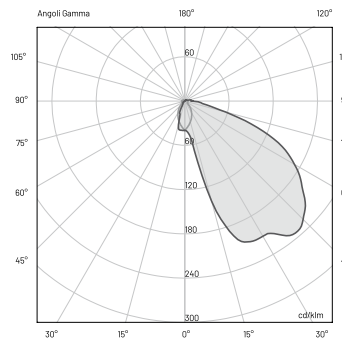

MORPHIS_3 | PENDANT
MORPHIS_1 | BOLLARD
MORPHIS_1 | POLE
MORPHIS_2 | POLE
MORPHIS_3 | POLE

morphis_1

DIFFUSE

15W

TECHNICAL SPECIFICATIONS

	DIFFUSE (EXTRA CLEAR)	DIFFUSE (OPAL)
Source lamp	LED 15W	LED 15W
Total wattage	18W	18W
Voltage	Remote 500mA, 50-60 Hz	Remote 500mA, 50-60 Hz
Control	On/Off • dimmable on request	On/Off • dimmable on request
Light color	3000K • 4000K • other colors on request	3000K • 4000K • other colors on request
Delivered lumens *Source lumens	750 lm (1700 lm*) @ 3000K 800 lm (1800 lm*) @ 4000K	600 lm (1700 lm*) @ 3000K 630 lm (1800 lm*) @ 4000K
Luminous efficacy	42 lm/W @ 3000K 45 lm/W @ 4000K	34 lm/W @ 3000K 35 lm/W @ 4000K
McADAM steps	3	3
Beam	Diffuse	Diffuse
CRI	> 90	> 90
Life time	L70 > 50.000 h Ta 40°C	L70 > 50.000 h Ta 40°C
IP rating	IP65	IP65
IK rating	IK08	IK08