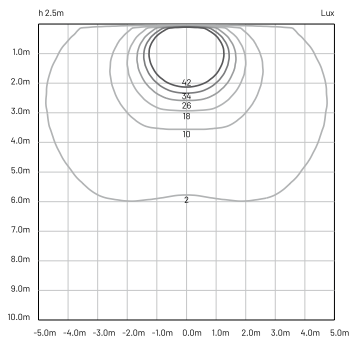

MORPHIS_3 | PENDANT
MORPHIS_1 | BOLLARD
MORPHIS_1 | POLE
MORPHIS_2 | POLE
MORPHIS_3 | POLE

morphis_2

DIFFUSE

29W

TECHNICAL SPECIFICATIONS

	DIFFUSE
Source lamp	LED 29W
Total wattage	30W
Voltage	700mA, 50-60 Hz
Control	On/Off • dimmable on request
Light color	3000K • 4000K • other colors on request
Delivered lumens *Source lumens	1700 lm (3400 lm*) @ 3000K 1800 lm (3600 lm*) @ 4000K
Luminous efficacy	48 lm/W @ 3000K 52 lm/W @ 4000K
McADAM steps	3
Beam	Diffuse
CRI	> 90
Life time	L70 > 50.000 h Ta 40°C
IP rating	IP65
IK rating	IK08