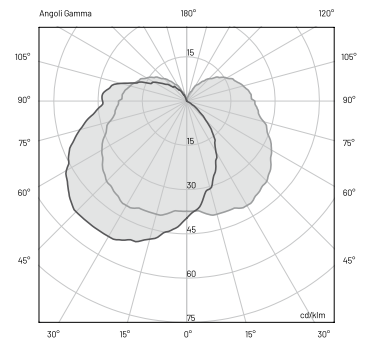

MORPHIS_3 | PENDANT
MORPHIS_1 | BOLLARD
MORPHIS_1 | POLE
MORPHIS_2 | POLE
MORPHIS_3 | POLE

morphis_1

DIFFUSE

15W

TECHNICAL SPECIFICATIONS

	DIFFUSE (EXTRA CLEAR)	DIFFUSE (OPAL)
Source lamp	LED 15W	LED 15W
Total wattage	18W	18W
Voltage	Remote 500mA, 50-60 Hz	Remote 500mA, 50-60 Hz
Control	On/Off • dimmable on request	On/Off • dimmable on request
Light color	3000K • 4000K • other colors on request	3000K • 4000K • other colors on request
Delivered lumens *Source lumens	750 lm (1700 lm*) @ 3000K 800 lm (1800 lm*) @ 4000K	600 lm (1700 lm*) @ 3000K 630 lm (1800 lm*) @ 4000K
Luminous efficacy	42 lm/W @ 3000K 45 lm/W @ 4000K	34 lm/W @ 3000K 35 lm/W @ 4000K
McADAM steps	3	3
Beam	Diffuse	Diffuse
CRI	> 90	> 90
Life time	L70 > 50.000 h Ta 40°C	L70 > 50.000 h Ta 40°C
IP rating	IP65	IP65
IK rating	IK08	IK08