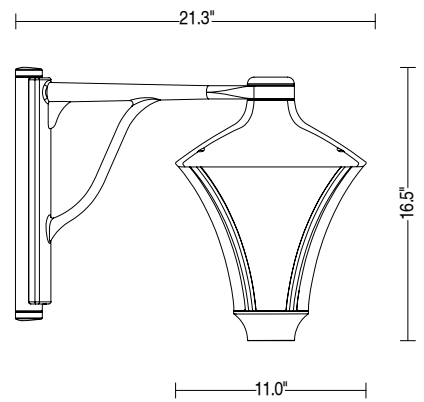

MATERIALS

Body	Die-cast aluminum EN47100
Diffuser	Extra clear polycarbonate
Finishing	Polyester powder paint