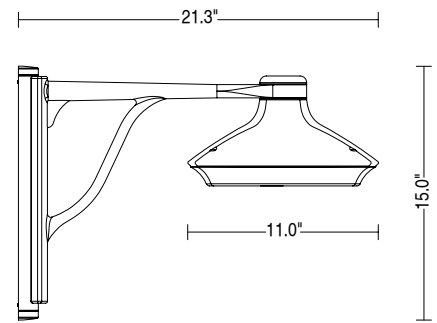

MATERIALS

Body	Die-cast aluminum EN47100
Diffuser	Opal polycarbonate
Finishing	Polyester powder paint