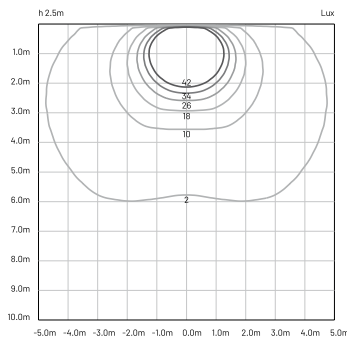

MORPHIS_3 | PENDANT
MORPHIS_1 | BOLLARD
MORPHIS_1 | POLE
MORPHIS_2 | POLE
MORPHIS_3 | POLE

morphis_3

DIFFUSE

29W

TECHNICAL SPECIFICATIONS

	DIFFUSE
Source lamp	LED 29W
Total wattage	30W
Voltage	700mA, 50-60 Hz
Control	On/Off • dimmable on request
Light color	3000K • 4000K • other colors on request
Delivered lumens *Source lumens	1700 lm (3400 lm*) @ 3000K 1800 lm (3600 lm*) @ 4000K
Luminous efficacy	48 lm/W @ 3000K 52 lm/W @ 4000K
McADAM steps	3
Beam	Diffuse
CRI	> 90
Life time	L70 > 50.000 h Ta 40°C
IP rating	IP65
IK rating	IK08