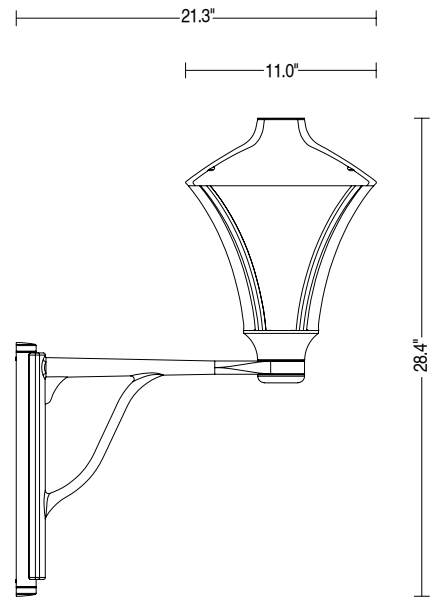

MORPHIS_3 | PENDANT
MORPHIS_1 | BOLLARD
MORPHIS_1 | POLE
MORPHIS_2 | POLE
MORPHIS_3 | POLE

morphis_2

DIFFUSE

29W

TECHNICAL SPECIFICATIONS

	DIFFUSE
Source lamp	LED 29W
Total wattage	30W
Voltage	700mA, 50-60 Hz
Control	On/Off • dimmable on request
Light color	3000K • 4000K • other colors on request
Delivered lumens *Source lumens	1700 lm (3400 lm*) @ 3000K 1800 lm (3600 lm*) @ 4000K
Luminous efficacy	48 lm/W @ 3000K 52 lm/W @ 4000K
McADAM steps	3
Beam	Diffuse
CRI	> 90
Life time	L70 > 50.000 h Ta 40°C
IP rating	IP65
IK rating	IK08