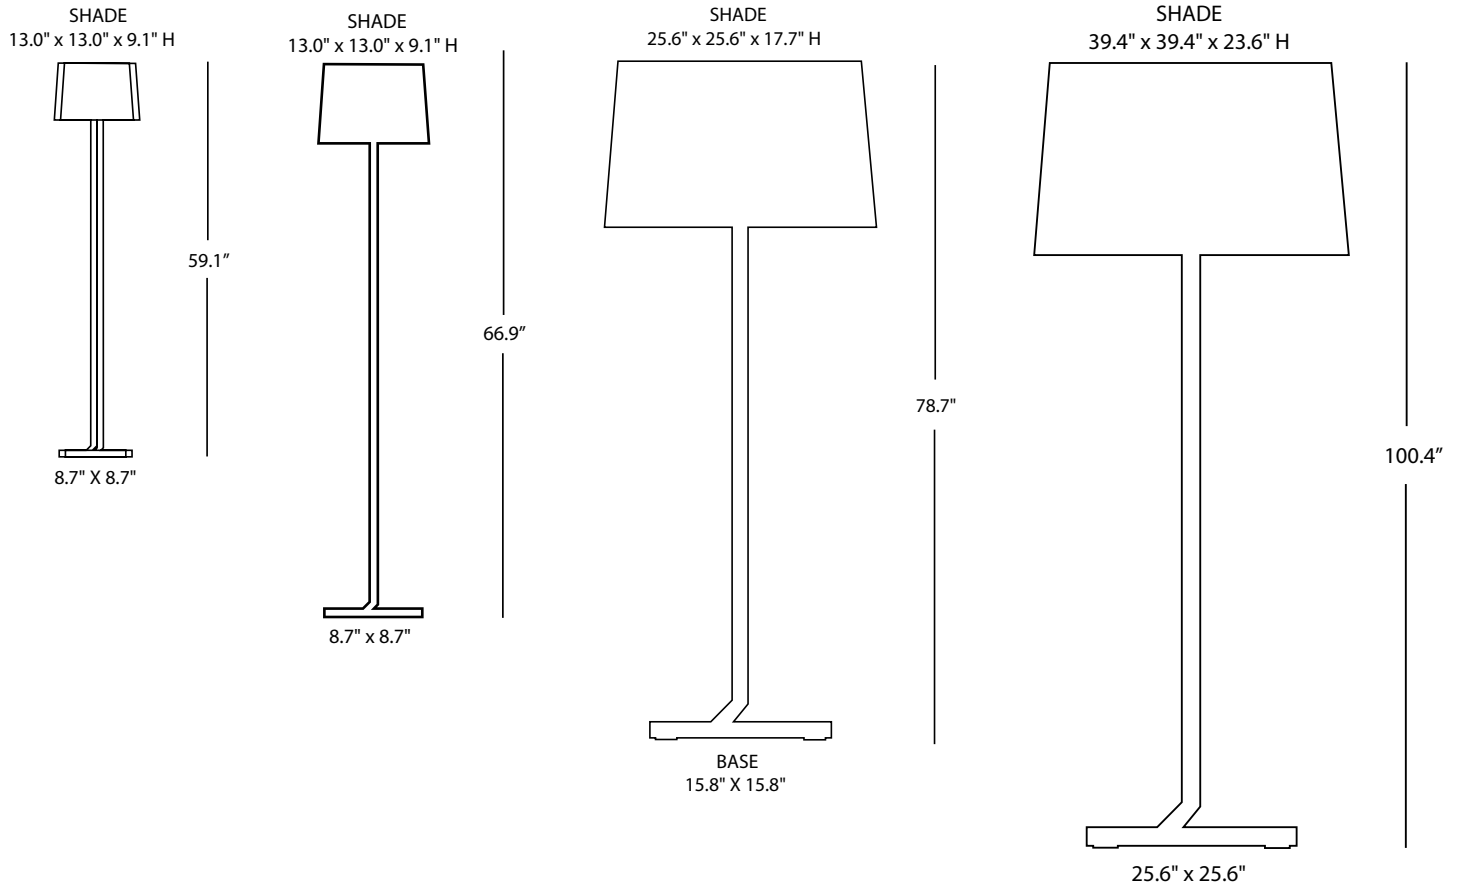

# MEMORY FLOOR

Memory is a line of square, table, floor, wall and suspended lamps, designed by Stephane LeBrun, with a sleek, modern look, available in a variety of finish combinations. Memory Floor comes in 4 sizes, Reading, Big, XL and XXL with 3 standard finishes. Lamp by others.

## TECHNICAL DATA

<b>Wattage</b>	Determined by lamp
<b>Power Supply</b>	Integral 120V
<b>Construction</b>	Body: Metal Shade: Fabric
<b>CCT</b>	Determined by lamp
<b>Optics</b>	Determined by lamp
<b>LED Source</b>	E26 105W HALO (Reading, XL version) E26 23W FLUO OR LED (Reading, XL version) 2 X E26 105W HALO (XXL version) 2 X E26 60W FLUO OR LED (XXL version)
<b>Finishes</b>	3 Standard, Custom RAL on request
<b>Fixture Dimensions</b>	59.1" h x 13.0" (Memory Reading) 66.9" h x 13.0" (Memory Big) 78.7" h x 25.6" (Memory XL) 100.4" h x 39.4" (Memory XXL)
<b>Fixture Weight</b>	10.14 lbs (Memory Reading) 10.14 lbs (Memory Big) 33.07 lbs (Memory XL) 121.25 lbs (Memory XXL)
<b>IP Rating</b>	IP20

## ORDERING INFORMATION

Example: AX032005207

## FIXTURE DIMENSIONS

Job Name/Date:

Fixture Type Designation: