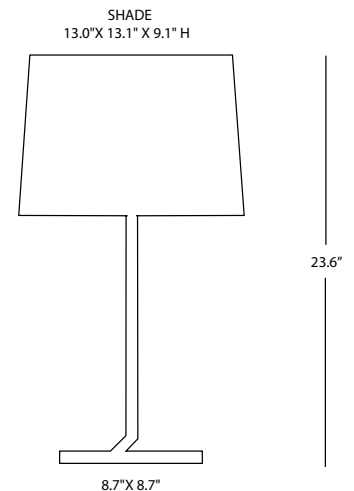

# MEMORY TABLE

Memory is a line of square, table, floor, wall and suspended lamps, designed by Stephane LeBrun, with a sleek, modern look, available in a variety of finish combinations. Memory Table comes in 3 sizes, Small, Medium, and XXS (which is used with a candle). The Small and Medium come in 3 standard finishes, while the XXS has 1 standard finishes. Lamp by others.

## TECHNICAL DATA

<b>Wattage</b>	Determined by lamp
<b>Power Supply</b>	Integral 120V
<b>Construction</b>	Body: Metal Shade: Fabric
<b>CCT</b>	Determined by lamp
<b>Optics</b>	Determined by lamp
<b>LED Source</b>	E12 28W HALO (Small - bulb by others) E12 11W FLUO or LED (Small - bulb by others) E26 70W HALO (Medium - bulb by others) E26 23W FLUO or LED (Medium - bulb by others)
<b>Finishes</b>	3 Standard, Custom RAL on request (Small & Med) 1 Standard, Custom RAL on request (XXS)
<b>Fixture Dimensions</b>	23.6" h x 13.0" (Memory Medium) 15.75" h x 6.69" (Memory Small) 15.75" h x 4.13" (Memory XXS Candle)
<b>Fixture Weight</b>	3.97 lbs (Small) 9.26 lbs (Medium)
<b>IP Rating</b>	IP20

### Fixture Dimensions

## ORDERING INFORMATION

Example: AX021005207

<b>Model No.</b>
AX021005202 (Small - Black/Gold)
AX021005205 (Small - Black/Silver)
AX021005207 (Small - Black/Fuchsia)
AX022005202 (Medium - Black/Gold)
AX022005205 (Medium - Black/Silver)
AX022005207 (Medium - Black/Fuchsia)
AX041008210 - XXS Candle Version (Black / Gold)