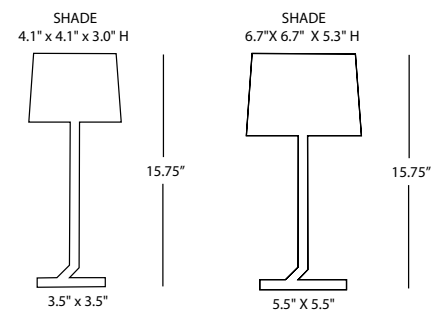

# MEMORY TABLE

Memory is a line of square, table, floor, wall and suspended lamps, designed by Stephane LeBrun, with a sleek, modern look, available in a variety of finish combinations. Memory Table comes in 3 sizes, Small, Medium, and XXS (which is used with a candle). The Small and Medium come in 3 standard finishes, while the XXS has 1 standard finishes. Lamp by others.

## TECHNICAL DATA

<b>Wattage</b>	Determined by lamp
<b>Power Supply</b>	Integral 120V
<b>Construction</b>	Body: Metal Shade: Fabric
<b>CCT</b>	Determined by lamp
<b>Optics</b>	Determined by lamp
<b>LED Source</b>	E12 28W HALO (Small - bulb by others) E12 11W FLUO or LED (Small - bulb by others) E26 70W HALO (Medium - bulb by others) E26 23W FLUO or LED (Medium - bulb by others)
<b>Finishes</b>	3 Standard, Custom RAL on request (Small & Med) 1 Standard, Custom RAL on request (XXS)
<b>Fixture Dimensions</b>	23.6" h x 13.0" (Memory Medium) 15.75" h x 6.69" (Memory Small) 15.75" h x 4.13" (Memory XXS Candle)
<b>Fixture Weight</b>	3.97 lbs (Small) 9.26 lbs (Medium)
<b>IP Rating</b>	IP20

### Fixture Dimensions