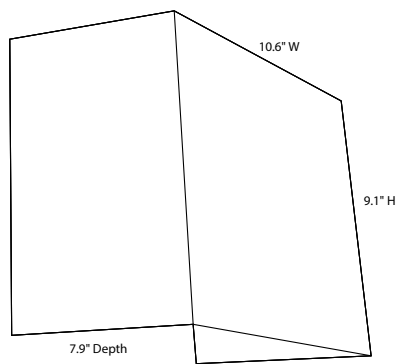

TECHNICAL DATA

Wattage	Determined by lamp
Power Supply	Integral 120V (Dimmable)
Construction	Body: Metal Shade: Fabric
CCT	Determined by lamp
Optics	Determined by lamp
LED Source	E12 28W HALO (Wall One or Two) E12 11W FLUO OR LED (Wall One or Two) E26 70W HALO (Wall Medium) E26 23W FLUO OR LED (Wall Medium)
Finishes	3 Standard, Custom RAL on request
Fixture Dimensions	6.7" x 5.3" h x 7.9" deep (Wall One) 6.7" x 5.3" h x 8.3" deep (Wall Two) 10.6" x 9.1" x 7.9 deep (Wall Medium)
Fixture Weight	2.20 lbs (Wall One) 3.97 lbs (Wall Double) 1.10 lbs (Wall Medium)
IP Rating	IP20

DOUBLE

Fixture Dimensions
See page 2

FIXTURE DIMENSIONS

Job Name/Date:

Fixture Type Designation: