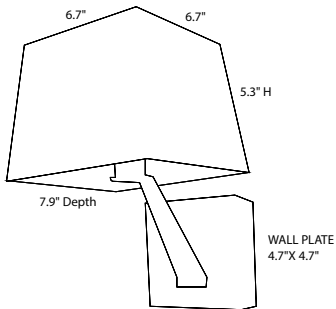

TECHNICAL DATA

Wattage	Determined by lamp
Power Supply	Integral 120V (Dimmable)
Construction	Body: Metal Shade: Fabric
CCT	Determined by lamp
Optics	Determined by lamp
LED Source	E12 28W HALO (Wall One or Two) E12 11W FLUO OR LED (Wall One or Two) E26 70W HALO (Wall Medium) E26 23W FLUO OR LED (Wall Medium)
Finishes	3 Standard, Custom RAL on request
Fixture Dimensions	6.7" x 5.3" h x 7.9" deep (Wall One) 6.7" x 5.3" h x 8.3" deep (Wall Two) 10.6" x 9.1" x 7.9 deep (Wall Medium)
Fixture Weight	2.20 lbs (Wall One) 3.97 lbs (Wall Double) 1.10 lbs (Wall Medium)
IP Rating	IP20

AX043008207 (Double - Black / Fuschia)

AX034008202 (Medium - Black / Gold)

AX034008205 (Medium - Black / Silver)

AX034008207 (Medium - Black / Fuschia)

Job Name/Date:

Fixture Type Designation:

SINGLE

ETL PENDING

DOUBLE

Fixture Dimensions
See page 2

FIXTURE DIMENSIONS

Job Name/Date:

Fixture Type Designation: