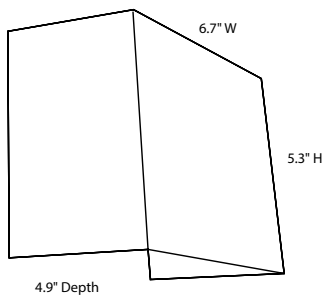

TECHNICAL DATA

Wattage	Determined by lamp
Power Supply	Integral 120V (Dimmable)
Construction	Body: Metal Shade: Fabric
CCT	Determined by lamp
Optics	Determined by lamp
LED Source	E12 28W HALO (Wall One or Two) E12 11W FLUO OR LED (Wall One or Two) E26 70W HALO (Wall Medium) E26 23W FLUO OR LED (Wall Medium)
Finishes	3 Standard, Custom RAL on request
Fixture Dimensions	6.7" x 5.3" h x 7.9" deep (Wall One) 6.7" x 5.3" h x 8.3" deep (Wall Two) 10.6" x 9.1" x 7.9 deep (Wall Medium)
Fixture Weight	2.20 lbs (Wall One) 3.97 lbs (Wall Double) 1.10 lbs (Wall Medium)
IP Rating	IP20

DOUBLE

Fixture Dimensions
See page 2

FIXTURE DIMENSIONS

Job Name/Date:

Fixture Type Designation: