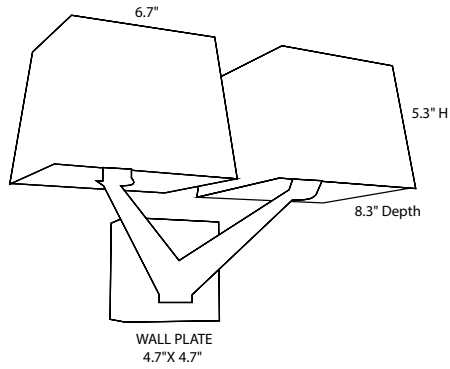

TECHNICAL DATA

Wattage	Determined by lamp
Power Supply	Integral 120V (Dimmable)
Construction	Body: Metal Shade: Fabric
CCT	Determined by lamp
Optics	Determined by lamp
LED Source	E12 28W HALO (Wall One or Two) E12 11W FLUO OR LED (Wall One or Two) E26 70W HALO (Wall Medium) E26 23W FLUO OR LED (Wall Medium)
Finishes	3 Standard, Custom RAL on request
Fixture Dimensions	6.7" x 5.3" h x 7.9" deep (Wall One) 6.7" x 5.3" h x 8.3" deep (Wall Two) 10.6" x 9.1" x 7.9 deep (Wall Medium)
Fixture Weight	2.20 lbs (Wall One) 3.97 lbs (Wall Double) 1.10 lbs (Wall Medium)
IP Rating	IP20

DOUBLE

Fixture Dimensions
See page 2

FIXTURE DIMENSIONS

Job Name/Date:

Fixture Type Designation: