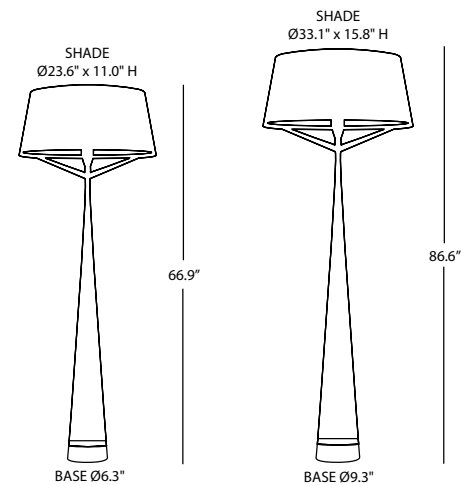

ORDERING INFORMATION

Example: AX046016203

Model No.

AX046005202 (Big - Black/Gold Shade with Black/Dark Chrome)

AX046005205 (Big - Black/Silver Shade with Black/Dark Chrome)

AX046016203 (Big - Bronze/Gold Shade with Wood Aged Oak/Dark Chrome)

AX018 (XXL - Available in Black/Gold, Black/Silver, Bronze/Gold - Consult Factory)

Job Name/Date:

Fixture Type Designation: