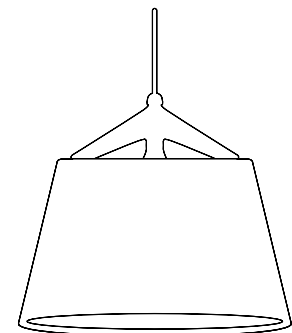

# S71 SUSPENDED

S71 is a line of table, floor, wall and suspended lamps with a round shade, and a modern look that is available in a variety of finishes. S71 Suspended comes in 2 versions, (Medium or Big) with 2 standard finishes. Designed by Stephane Lebrun. Lamp by others.

## TECHNICAL DATA

<b>Wattage</b>	Determined by lamp
<b>Power Supply</b>	Integral 120V (Dimmable)
<b>Construction</b>	Body: Metal Shade: Fabric
<b>CCT</b>	Determined by lamp
<b>Optics</b>	Determined by lamp
<b>LED Source</b>	E26 72W HALO (Medium) E26 23W FLUO OR LED (Medium) E26 105W HALO (Big) E26 23W FLUO OR LED (Big)
<b>Finishes</b>	2 Standard, Custom RAL on request
<b>Fixture Dimensions</b>	Ø16.5" x 8.3" (Medium) Ø23.6" x 11.0" (Big)
<b>Fixture Weight</b>	5.51 lbs (Medium) 6.61 lbs (Big)
<b>IP Rating</b>	IP20

## Fixture Dimensions

SHADE  
Ø16.5" x 8.27" H

SHADE  
Ø23.6" x 11.0" H