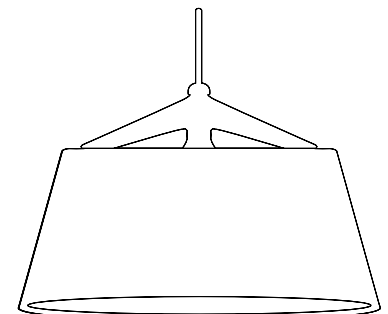

# S71 SUSPENDED

S71 is a line of table, floor, wall and suspended lamps with a round shade, and a modern look that is available in a variety of finishes. S71 Suspended comes in 2 versions, (Medium or Big) with 2 standard finishes. Designed by Stephane Lebrun. Lamp by others.

## TECHNICAL DATA

<b>Wattage</b>	Determined by lamp
<b>Power Supply</b>	Integral 120V (Dimmable)
<b>Construction</b>	Body: Metal Shade: Fabric
<b>CCT</b>	Determined by lamp
<b>Optics</b>	Determined by lamp
<b>LED Source</b>	E26 72W HALO (Medium) E26 23W FLUO OR LED (Medium) E26 105W HALO (Big) E26 23W FLUO OR LED (Big)
<b>Finishes</b>	2 Standard, Custom RAL on request
<b>Fixture Dimensions</b>	Ø16.5" x 8.3" (Medium) Ø23.6" x 11.0" (Big)
<b>Fixture Weight</b>	5.51 lbs (Medium) 6.61 lbs (Big)
<b>IP Rating</b>	IP20

## Fixture Dimensions

SHADE  
Ø16.5" x 8.27" H

SHADE  
Ø23.6" x 11.0" H