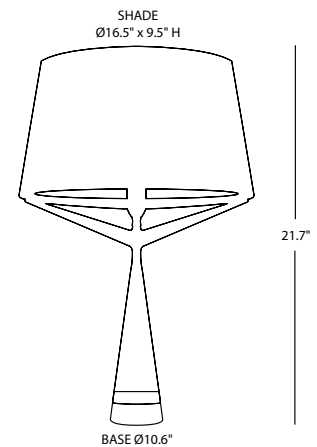

S71 TABLE

S71 is a line of table, floor, wall and suspended lamps with a round shade, and a modern look that is available in a variety of finishes. S71 Table comes in 2 sizes, Small and Medium, with 3 standard finishes. Designed by Stephane Lebrun. Lamp by others.

TECHNICAL DATA

Wattage	Determined by lamp
Power Supply	Integral 120V
Construction	Body: Metal Shade: Fabric
CCT	Determined by lamp
Optics	Determined by lamp
LED Source	E12 LED (Small version) 2 X E26 23W FLUO OR LED (Medium version)
Finishes	3 Standard, Custom RAL on request
Fixture Dimensions	15.8" h / shade Ø7.9" x 5.5" H (Small) 21.7" h / shade Ø16.5" x 9.5" H (Medium)
IP Rating	IP20

ETL PENDING

MEDIUM and SMALL

Fixture Dimensions

ORDERING INFORMATION

Example:

Model No.

AX044 - Small (Black/Gold, Black/Silver, Bronze/Gold with Wood - Consult Factory)

AX045005202 (Medium - Black/Gold Shade with Black/Dark Chrome Structure)