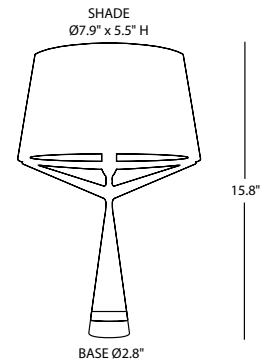

TECHNICAL DATA

Wattage	Determined by lamp
Power Supply	Integral 120V
Construction	Body: Metal Shade: Fabric
CCT	Determined by lamp
Optics	Determined by lamp
LED Source	E12 LED (Small version) 2 X E26 23W FLUO OR LED (Medium version)
Finishes	3 Standard, Custom RAL on request
Fixture Dimensions	15.8" h / shade Ø7.9" x 5.5" H (Small) 21.7" h / shade Ø16.5" x 9.5" H (Medium)
IP Rating	IP20

ETL PENDING

MEDIUM and SMALL

Fixture Dimensions

ORDERING INFORMATION

Example:

Model No.

AX044 - Small (Black/Gold, Black/Silver, Bronze/Gold with Wood - Consult Factory)

AX045005202 (Medium - Black/Gold Shade with Black/Dark Chrome Structure)