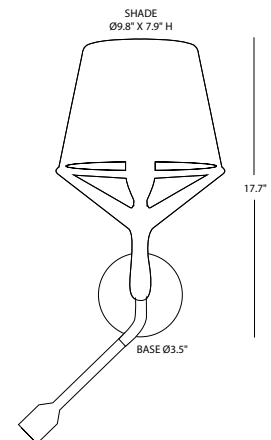

# S71 WALL

S71 is a line of table, floor, wall and suspended lamps with a round shade, and a modern look that is available in a variety of finishes. S71 Wall comes in 2 versions, Wall (regular) and Wall Liseuse (reading lamp) with 7 standard finish combinations. Designed by Stephane Lebrun. Lamp by others.

## TECHNICAL DATA

<b>Wattage</b>	Determined by lamp
<b>Power Supply</b>	Integral 120V
<b>Construction</b>	Body: Metal Shade: Fabric
<b>CCT</b>	Determined by lamp
<b>Optics</b>	Determined by lamp
<b>LED Source</b>	E12 28W HALO E12 MAX 11W FLUO OR LED
<b>Finishes</b>	7 Standard, Custom RAL on request
<b>Fixture Dimensions</b>	17.7" h / shade Ø7.9" x 5.5" H (Wall) 17.7" h / shade Ø9.8" x 7.9" H (Wall Liseuse)
<b>IP Rating</b>	IP20

## Fixture Dimensions