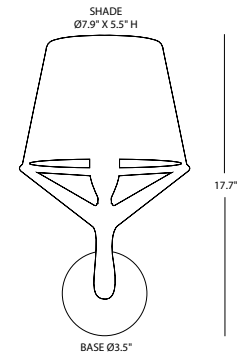

## TECHNICAL DATA

<b>Wattage</b>	Determined by lamp
<b>Power Supply</b>	Integral 120V
<b>Construction</b>	Body: Metal Shade: Fabric
<b>CCT</b>	Determined by lamp
<b>Optics</b>	Determined by lamp
<b>LED Source</b>	E12 28W HALO E12 MAX 11W FLUO OR LED
<b>Finishes</b>	7 Standard, Custom RAL on request
<b>Fixture Dimensions</b>	17.7" h / shade Ø7.9" x 5.5" H (Wall) 17.7" h / shade Ø9.8" x 7.9" H (Wall Liseuse)
<b>IP Rating</b>	IP20

## Fixture Dimensions