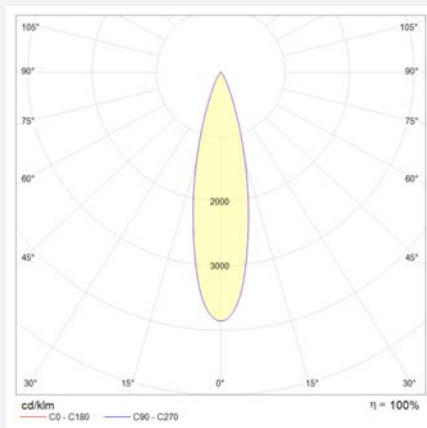

photometry

for light color 3000K | standard lens 25° | CRI typ. 97, R9 > 90, R12 > 90 | color variation ≤ 3 SDCM