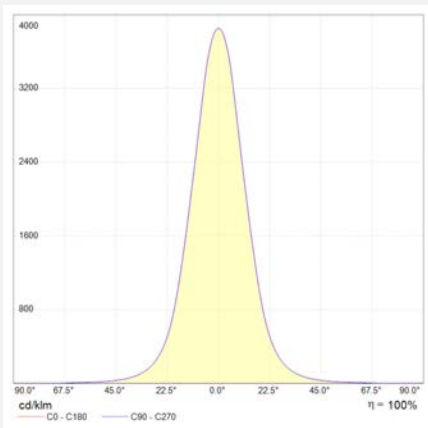

photometry

for light color 3000K | standard lens 25° | CRI typ. 97, R9 > 90, R12 > 90 | color variation ≤ 3 SDCM