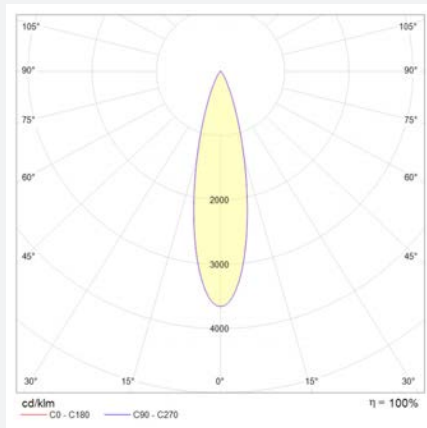

photometry

for light color 3000K | standard lens 25° | CRI typ. 97, R9 > 90, R12 > 90 | color variation ≤ 3 SDCM