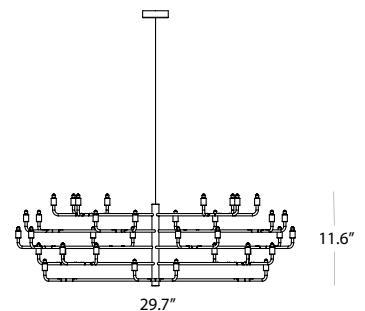

Grand Siècle reinvents the codes of the classical chandelier, gracefully spreading a soft ambient light. It is available in 2 sizes, Big or Small, and 7 standard finishes. Lamp by others.

TECHNICAL DATA

Wattage	Determined by lamp
Power Supply	Integral 120V (Dimmable)
Construction	Body: Cable Length: 16.4'
CCT	Determined by lamp
Optics	Determined by lamp
LED Source	40 X G9 LEDs (BIG - lamp by others) 24 X G9 LEDs (SMALL - lamp by others)
Finishes	Black, White, Copper, Bronze, Chrome, Gold 24K, Gold Matte, Custom RAL
Fixture Dimensions	29.7" x 11.6" (Small) 47.2" x 15.6" (Big)
Fixture Weight	10.58 lbs (Small) 19.40 lbs (Big)
IP Rating	IP20

ETL PENDING

Fixture Dimensions

ORDERING INFORMATION

Example: AX290007000.US

<input type="text"/>	.US
Model No.	
AX280007000 (Big - Black)	.US
AX280002000 (Big - White)	
AX280003000 (Big - Copper)	
AX280006000 (Big - Bronze)	
AX280001000 (Big - Dark Chrome)	
AX280004000 (Big - Gold 24K)	
AX280005000 (Big - Gold Matte)	
AX290007000 (Small - Black)	
AX290002000 (Small - White)	
AX290003000 (Small - Copper)	
AX290006000 (Small - Bronze)	
AX290001000 (Small - Dark Chrome)	
AX290004000 (Small - Gold 24K)	
AX290005000 (Small - Gold Matte)	