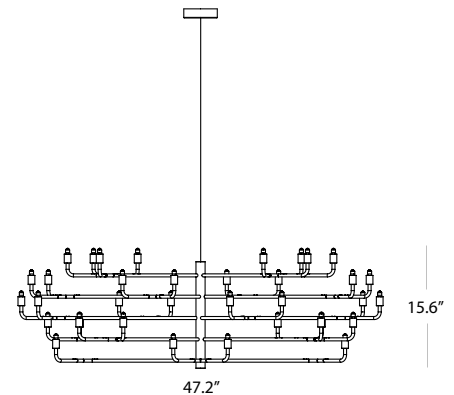

Wattage	Determined by lamp
Power Supply	Integral 120V (Dimmable)
Construction	Body: Cable Length: 16.4'
CCT	Determined by lamp
Optics	Determined by lamp
LED Source	40 X G9 LEDs (BIG - lamp by others) 24 X G9 LEDs (SMALL - lamp by others)
Finishes	Black, White, Copper, Bronze, Chrome, Gold 24K, Gold Matte, Custom RAL
Fixture Dimensions	29.7" x 11.6" (Small) 47.2" x 15.6" (Big)
Fixture Weight	10.58 lbs (Small) 19.40 lbs (Big)
IP Rating	IP20

ETL PENDING

Fixture Dimensions

ORDERING INFORMATION

Example: AX290007000.US

<input type="text"/>	.US
Model No.	
AX280007000 (Big - Black)	.US
AX280002000 (Big - White)	
AX280003000 (Big - Copper)	
AX280006000 (Big - Bronze)	
AX280001000 (Big - Dark Chrome)	
AX280004000 (Big - Gold 24K)	
AX280005000 (Big - Gold Matte)	
AX290007000 (Small - Black)	
AX290002000 (Small - White)	
AX290003000 (Small - Copper)	
AX290006000 (Small - Bronze)	
AX290001000 (Small - Dark Chrome)	
AX290004000 (Small - Gold 24K)	
AX290005000 (Small - Gold Matte)	