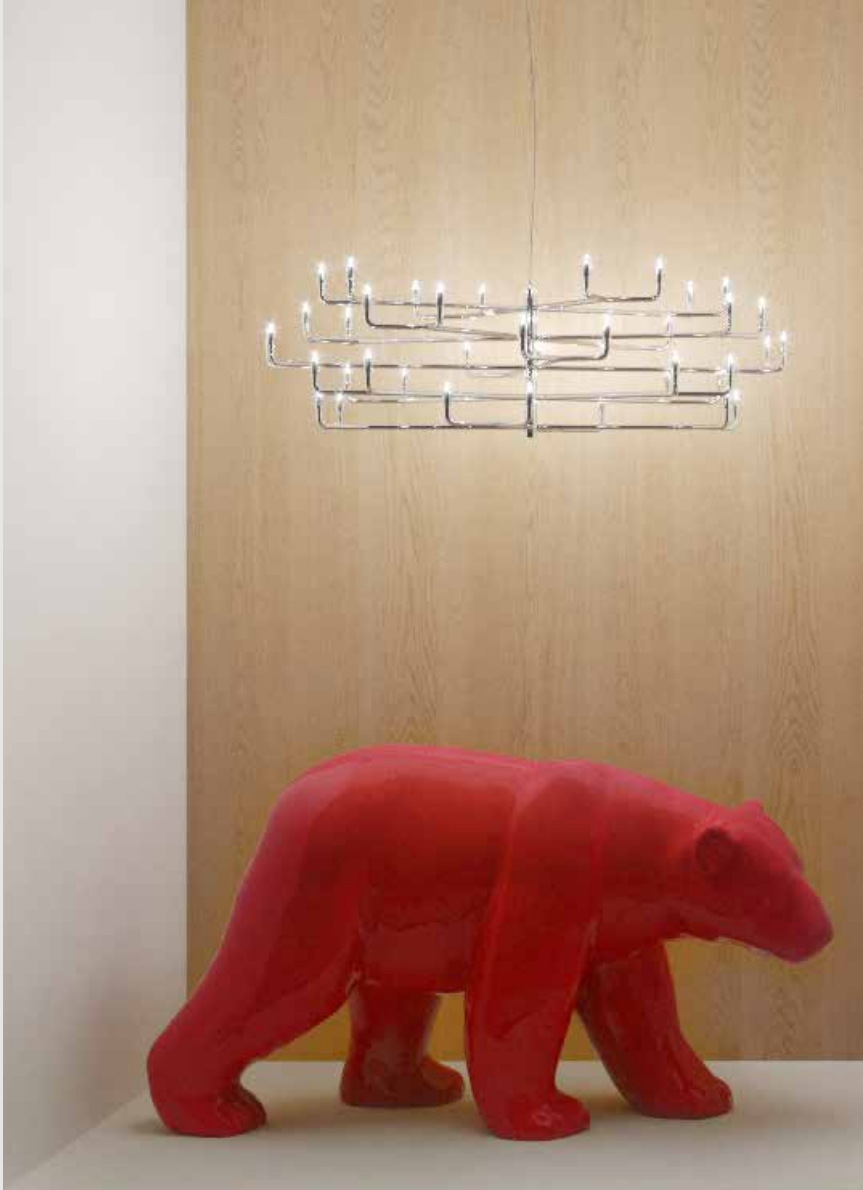

# Grand Siècle

Alberto Nason

Grand Siècle Suspension

designplan® 

79 Trenton Avenue  
Frenchtown, NJ 08825

[www.designplan.com](http://www.designplan.com)

Tel: (908) 996-7710  
Fax: (908) 996-7042

Grand Siècle reinvents the codes of the classical chandelier. Available in gold, copper, white and matt bronze, this playful pendant lamp is an objet d'art in and of itself that will gracefully catch the attention while spreading a soft ambient light.

# Grand Siècle

Grand Siècle Suspension

# Grand Siècle Skyline

Alberto Nason

Grand Siècle Skyline Suspension