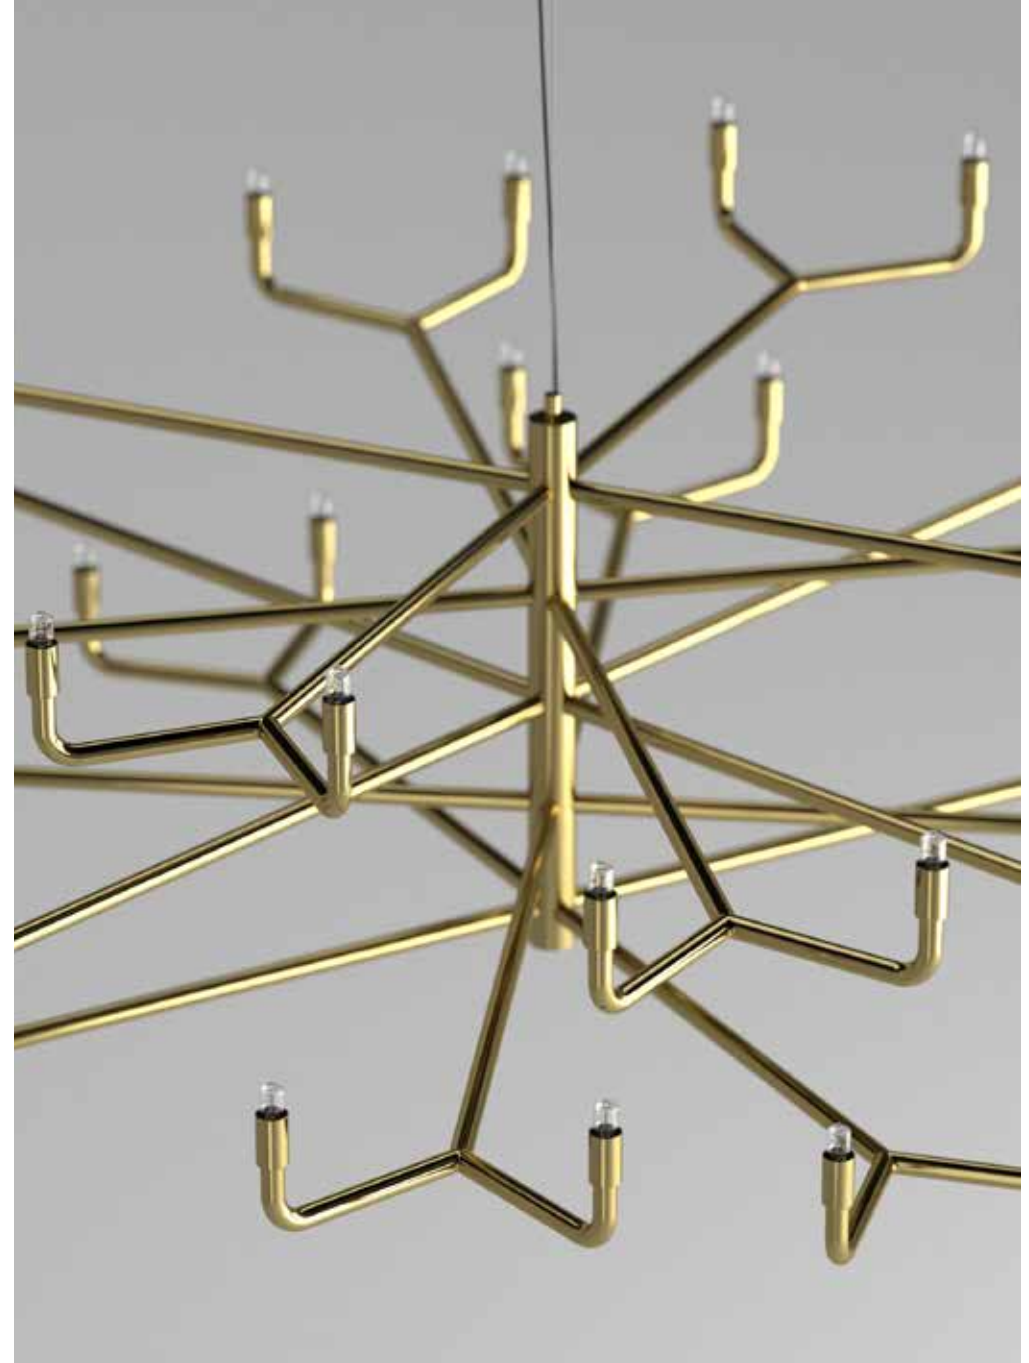

# Grand Siècle

Alberto Nason

Grand Siècle Suspension

designplan® 

79 Trenton Avenue  
Frenchtown, NJ 08825

[www.designplan.com](http://www.designplan.com)

Tel: (908) 996-7710  
Fax: (908) 996-7042

Grand Siècle reinvents the codes of the classical chandelier. Available in gold, copper, white and matt bronze, this playful pendant lamp is an objet d'art in and of itself that will gracefully catch the attention while spreading a soft ambient light.

# Grand Siècle

Grand Siècle Suspension

# Grand Siècle Skyline

Alberto Nason

Grand Siècle Skyline Suspension