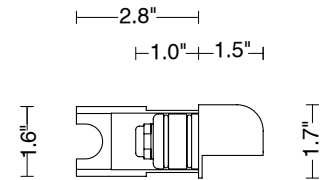

## TECHNICAL DATA

<b>Wattage</b>	2W
<b>Power Supply</b>	Remote 24VDC, not included. See page 2.
<b>Construction</b>	Body: Extruded Aluminum Lens: Extra Clear or Frosted Tempered Glass
<b>CCT</b>	3000K, 4000K
<b>BUG Rating</b>	B0-U3-G0
<b>CRI</b>	>90
<b>Delivered Lumens</b>	118 lm (3000K, Spot) 102 lm (3000K, Flood)
<b>Efficacy</b>	59 lm/W (3000K, Spot) 51 lm/W (3000K, Flood)
<b>Optics</b>	Spot 12°, Flood 35°
<b>Finishes</b>	Gray, Graphite
<b>Fixture Dimensions</b>	Ø1.7" x 2.8"
<b>Lumen Maintenance</b>	L70 >50,000hrs (Ta 40°C)
<b>Color Consistency</b>	3-Step MacAdam
<b>IP Rating</b>	IP66
<b>Impact Resistance</b>	IK06

Fixture Dimensions