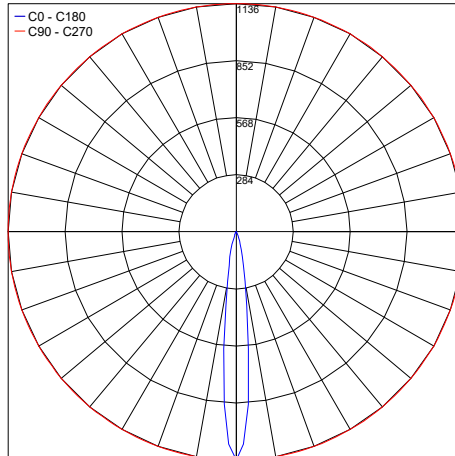

## PHOTOMETRIC DATA

Note: All photometric data is 3000K

Maximum Candela = 233.3

Maximum Candela = 1136.0

Maximum Candela = 1136.0

Job Name/Date:

Fixture Type Designation: