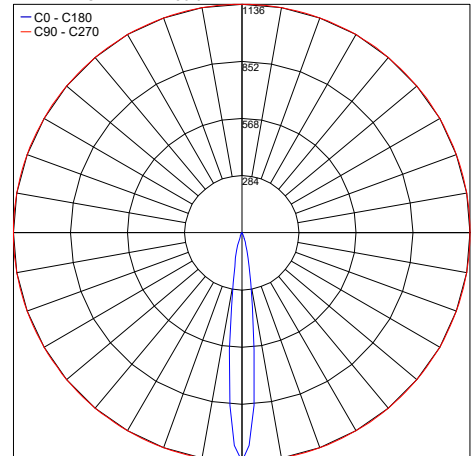

## PHOTOMETRIC DATA

Note: All photometric data is 3000K

Maximum Candela = 233.3

Maximum Candela = 1136.0

Maximum Candela = 1136.0

Job Name/Date:

Fixture Type Designation: