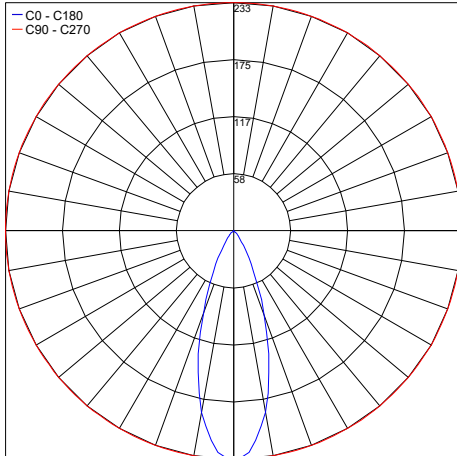

## PHOTOMETRIC DATA

Note: All photometric data is 3000K

Maximum Candela = 233.3

Maximum Candela = 1136.0

Maximum Candela = 1136.0

Job Name/Date:

Fixture Type Designation: