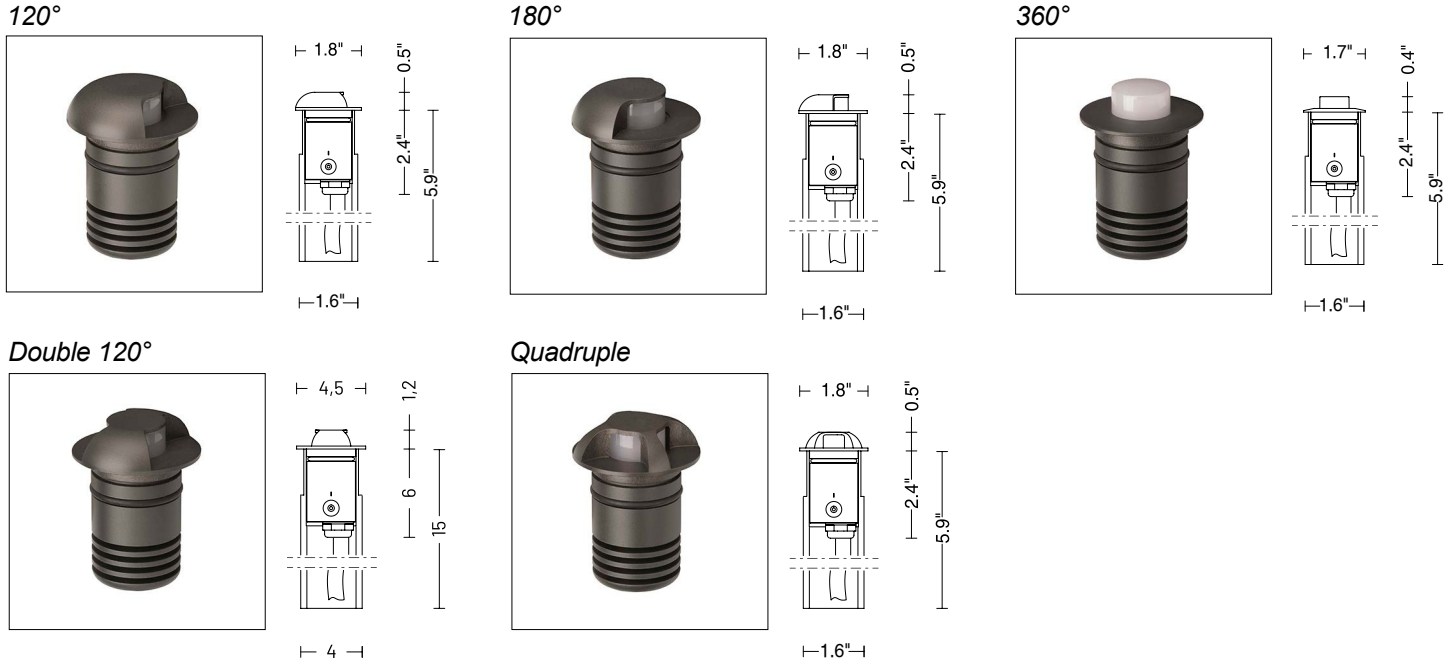

MIRA 45 is a recessed LED uplight suitable for outdoor installation on paths, walkways or access corridors of all kinds. It is available with seven different optics - spot, flood, diffuse, 360°, 180°, 120° single version, 120° with double light beam and quadruple - and 2 standard finishes, gray or graphite. Also available for wall installation.

TECHNICAL DATA

Wattage	2W
Power Supply	Remote 24VDC, not included. See page 2.
Construction	Body: Extruded Aluminum Lens: Extra Clear or Frosted Tempered Glass
CCT	3000K, 4000K
BUG Rating	B0-U1-G0 (120°, 180°, 360°, Quadruple, Spot) B0-U2-G0 (Double 120°) B0-U0-G0 (Diffuse, Flood)
CRI	>90
Delivered Lumens	118 lm (3000K, Spot) 102 lm (3000K, Flood) 17 lm (3000K, Diffuse)
Efficacy	59 lm/W (3000K, Spot) 51 lm/W (3000K, Flood) 8.5 lm/W (3000K, Diffuse)
Optics	8 Standard, See Below
Finishes	Gray, Graphite
Fixture Dimensions	Ø1.7" x 5.9"
Lumen Maintenance	L70 >50,000hrs (Ta 40°C)
Color Consistency	3-Step MacAdam
IP Rating	IP67
Impact Resistance	IK08

Fixture Dimensions

Spot - Flood - Diffuse - Medium

**See page 2
for other dimensions**

ORDERING INFORMATION

Example: LNMI20IPTFHB7Z.US. Accessories / Power Supplies ordered separately.

LNMI20IPT			B7Z		US
Model No.	Optics	CCT		Finish	
LNMI20IPT	S - Spot 12° F - Flood 35° D - Diffuse 80° X - 360° T - 180° V - 120° 7 - Double 120° 9 - Quadruple	H - 3000K N - 4000K	B7Z	H - Gray L - Graphite	US

For other power supply options consult factory.

ACCESSORIES - Installation

(included)

3.28' (1 m) length cable -05RN-F

Housing Box

Also available: Single Connection IP68

VARIATIONS

Job Name/Date: