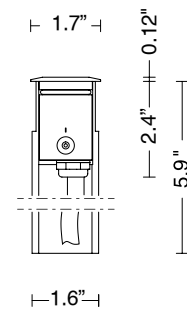

TECHNICAL DATA

Wattage	2W
Power Supply	Remote 24VDC, not included. See page 2.
Construction	Body: Extruded Aluminum Lens: Extra Clear or Frosted Tempered Glass
CCT	3000K, 4000K
BUG Rating	B0-U1-G0 (120°, 180°, 360°, Quadruple, Spot) B0-U2-G0 (Double 120°) B0-U0-G0 (Diffuse, Flood)
CRI	>90
Delivered Lumens	118 lm (3000K, Spot) 102 lm (3000K, Flood) 17 lm (3000K, Diffuse)
Efficacy	59 lm/W (3000K, Spot) 51 lm/W (3000K, Flood) 8.5 lm/W (3000K, Diffuse)
Optics	8 Standard, See Below
Finishes	Gray, Graphite
Fixture Dimensions	Ø1.7" x 5.9"
Lumen Maintenance	L70 >50,000hrs (Ta 40°C)
Color Consistency	3-Step MacAdam
IP Rating	IP67
Impact Resistance	IK08

Fixture Dimensions

Spot - Flood - Diffuse - Medium

**See page 2
for other dimensions**

ORDERING INFORMATION

Example: LNMI20IPTFHB7Z.US. Accessories / Power Supplies ordered separately.

LNMI20IPT			B7Z		US
Model No.	Optics	CCT		Finish	
LNMI20IPT	S - Spot 12° F - Flood 35° D - Diffuse 80° X - 360° T - 180° V - 120° 7 - Double 120° 9 - Quadruple	H - 3000K N - 4000K	B7Z	H - Gray L - Graphite	US

For other power supply options consult factory.

ACCESSORIES - Installation

(included)

3.28' (1 m) length cable -05RN-F

Housing Box

Also available: Single Connection IP68

VARIATIONS

Job Name/Date: