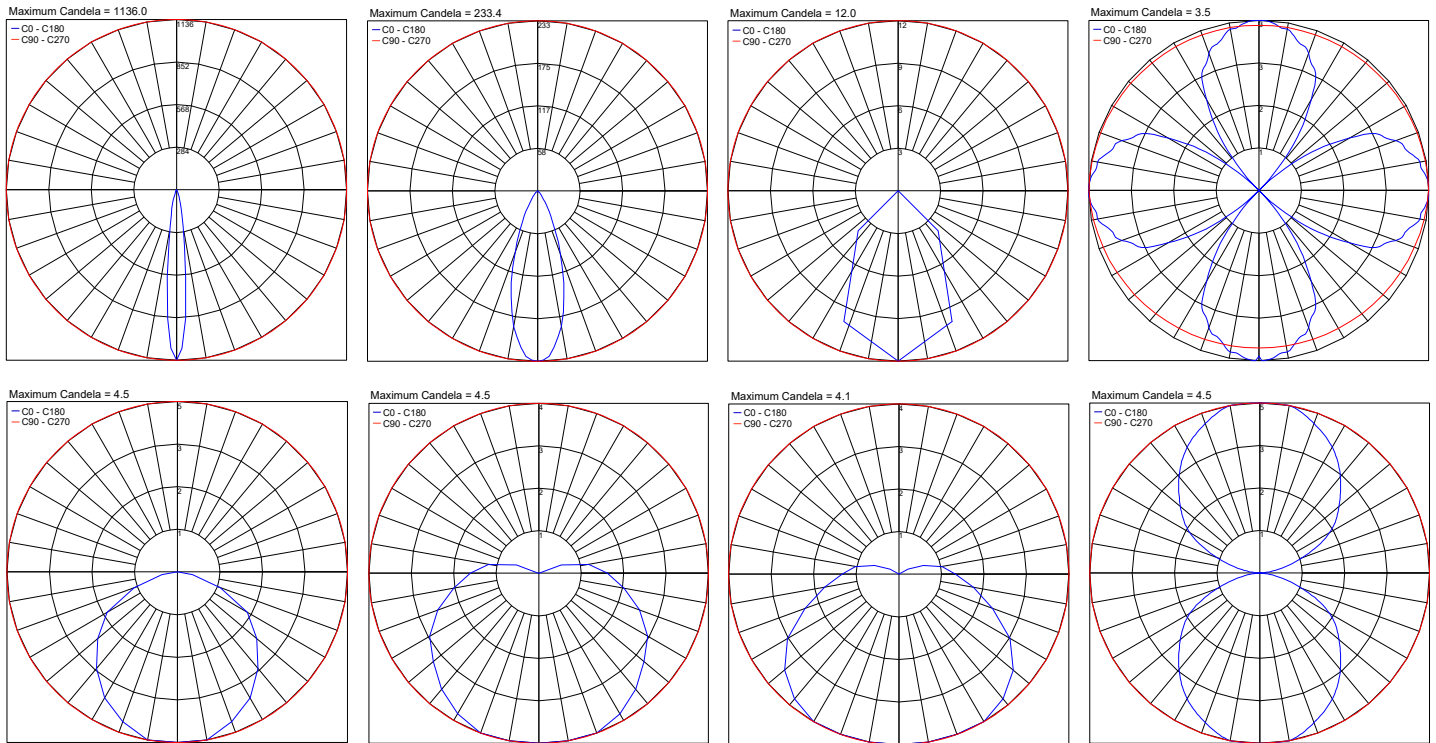

Fixture Dimensions

Spot - Flood - Diffuse - Medium

**See page 2
for other dimensions**

ORDERING INFORMATION

Example: LNMI20IPTFHB7Z.US. Accessories / Power Supplies ordered separately.

LNMI20IPT			B7Z		US
Model No.	Optics	CCT		Finish	
LNMI20IPT	S - Spot 12° F - Flood 35° D - Diffuse 80° X - 360° T - 180° V - 120° 7 - Double 120° 9 - Quadruple	H - 3000K N - 4000K	B7Z	H - Gray L - Graphite	US

Fixture Type Designation:

PHOTOMETRIC DATA

Note: All photometric data is 3000K

Job Name/Date:

Fixture Type Designation: