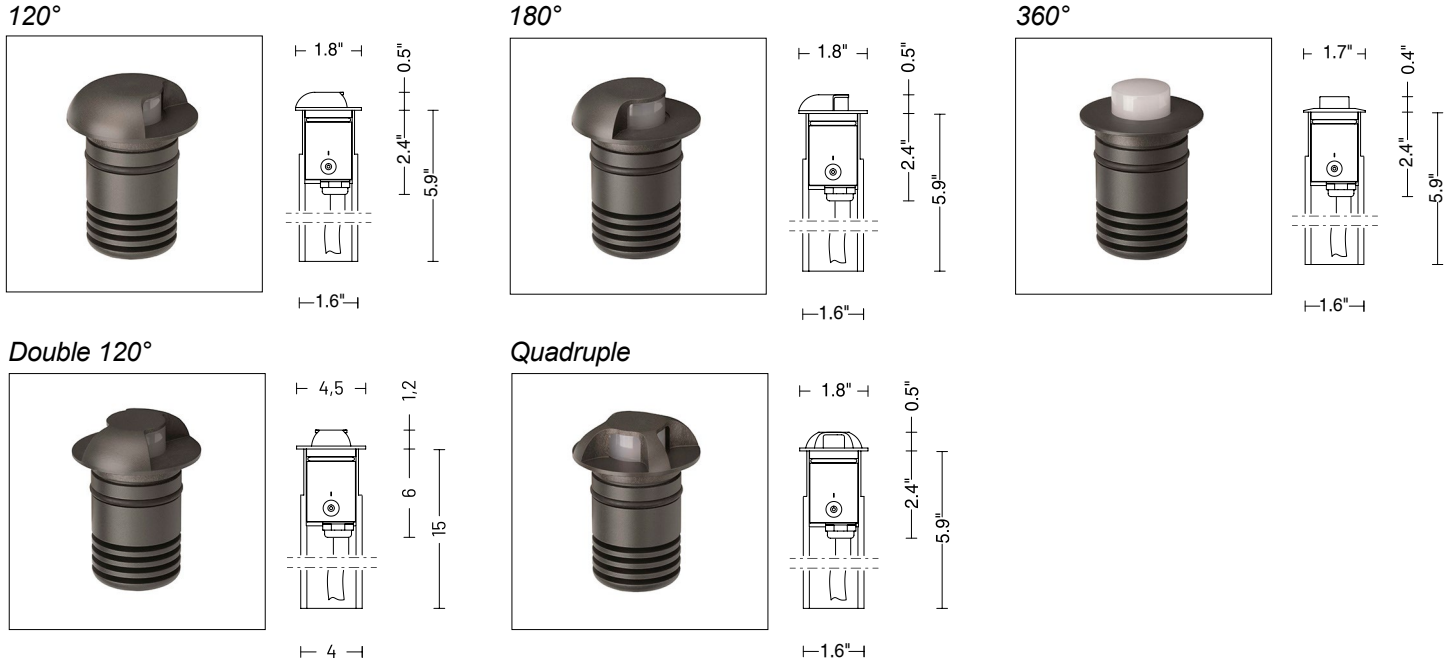

MIRA 45 is a recessed LED uplight suitable for outdoor installation on paths, walkways or access corridors of all kinds. It is available with seven different optics - spot, flood, diffuse, 360°, 180°, 120° single version, 120° with double light beam and quadruple - and 2 standard finishes, gray or graphite. Also available for wall installation.

TECHNICAL DATA

Wattage	2W
Power Supply	Remote 24VDC, not included. See page 2.
Construction	Body: Extruded Aluminum Lens: Extra Clear or Frosted Tempered Glass
CCT	3000K, 4000K
BUG Rating	B0-U1-G0 (Quadruple) B0-U2-G0 (Double 120°, 120°, 180°, 360°, D) B0-U3-G0 (Flood, Spot)
CRI	>90
Delivered Lumens	118 lm (3000K, Spot) 102 lm (3000K, Flood) 17 lm (3000K, Diffuse)
Efficacy	59 lm/W (3000K, Spot) 51 lm/W (3000K, Flood) 8.5 lm/W (3000K, Diffuse)
Optics	8 Standard, See Below
Finishes	Gray, Graphite
Fixture Dimensions	Ø1.7" x 5.9"
Lumen Maintenance	L70 >50,000hrs (Ta 40°C)
Color Consistency	3-Step MacAdam
IP Rating	IP67
Impact Resistance	IK08

Fixture Dimensions

Spot - Flood - Diffuse - Medium

**See page 2
for other dimensions**

ORDERING INFORMATION

Example: LNMI20IPTFHB7Z.US. Accessories / Power Supplies ordered separately.

LNMI20IPT			B7Z		US
Model No.	Optics	CCT		Finish	
LNMI20IPT	S - Spot 12° F - Flood 35° D - Diffuse 80° X - 360° T - 180° V - 120° 7 - Double 120° 9 - Quadruple	H - 3000K N - 4000K	B7Z	H - Gray L - Graphite	US

For other power supply options consult factory.

ACCESSORIES - Installation

(included)

3.28' (1 m) length cable -05RN-F

Housing Box

Also available: Single Connection IP68

VARIATIONS

Job Name/Date: