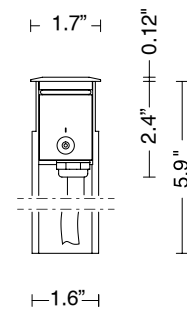

TECHNICAL DATA

Wattage	2W
Power Supply	Remote 24VDC, not included. See page 2.
Construction	Body: Extruded Aluminum Lens: Extra Clear or Frosted Tempered Glass
CCT	3000K, 4000K
BUG Rating	B0-U1-G0 (Quadruple) B0-U2-G0 (Double 120°, 120°, 180°, 360°, D) B0-U3-G0 (Flood, Spot)
CRI	>90
Delivered Lumens	118 lm (3000K, Spot) 102 lm (3000K, Flood) 17 lm (3000K, Diffuse)
Efficacy	59 lm/W (3000K, Spot) 51 lm/W (3000K, Flood) 8.5 lm/W (3000K, Diffuse)
Optics	8 Standard, See Below
Finishes	Gray, Graphite
Fixture Dimensions	Ø1.7" x 5.9"
Lumen Maintenance	L70 >50,000hrs (Ta 40°C)
Color Consistency	3-Step MacAdam
IP Rating	IP67
Impact Resistance	IK08

Fixture Dimensions

Spot - Flood - Diffuse - Medium

**See page 2
for other dimensions**

ORDERING INFORMATION

Example: LNMI20IPTFHB7Z.US. Accessories / Power Supplies ordered separately.

LNMI20IPT			B7Z		US
Model No.	Optics	CCT		Finish	
LNMI20IPT	S - Spot 12° F - Flood 35° D - Diffuse 80° X - 360° T - 180° V - 120° 7 - Double 120° 9 - Quadruple	H - 3000K N - 4000K	B7Z	H - Gray L - Graphite	US

For other power supply options consult factory.

ACCESSORIES - Installation

(included)

3.28' (1 m) length cable -05RN-F

Housing Box

Also available: Single Connection IP68

VARIATIONS

Job Name/Date: